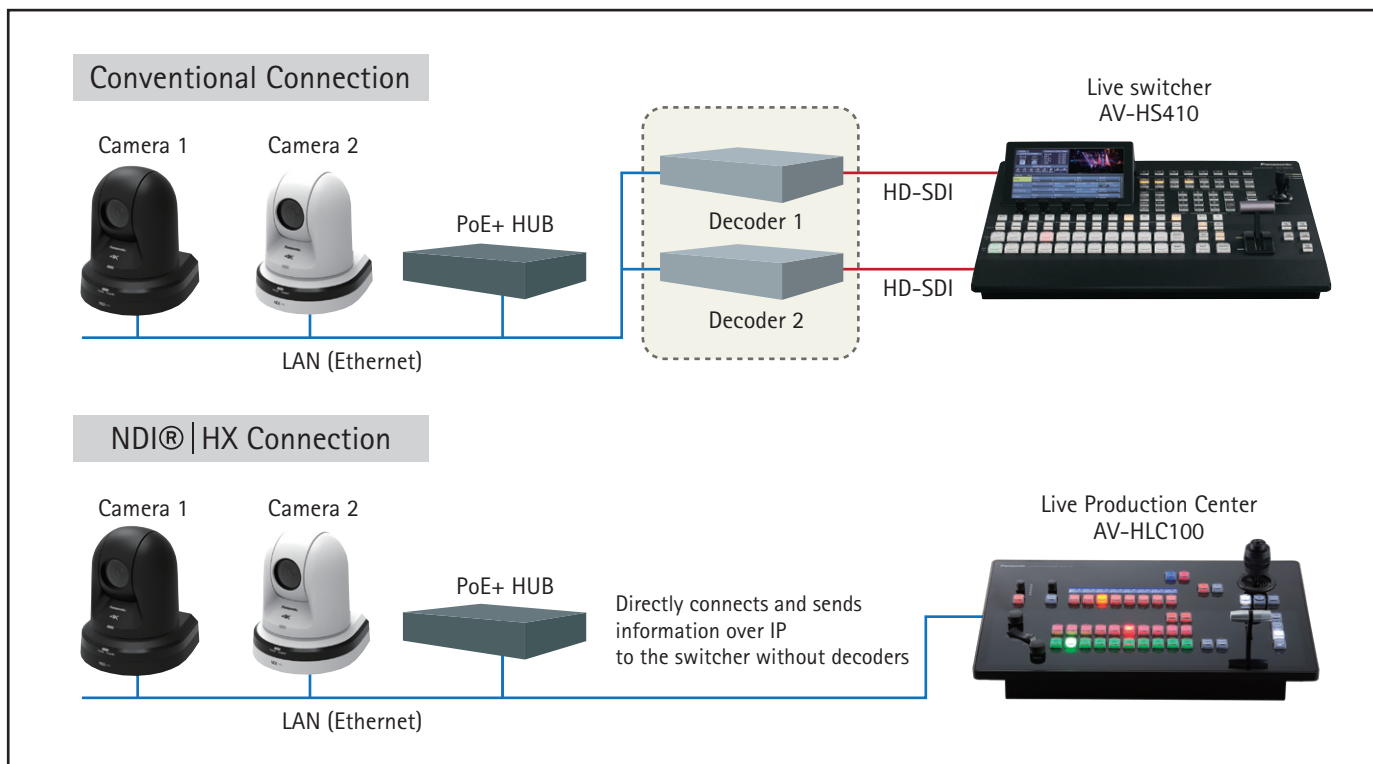

System Configuration