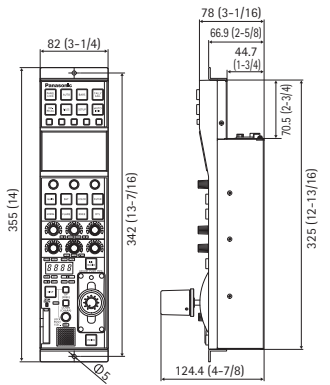

AK-HRP1015GJ