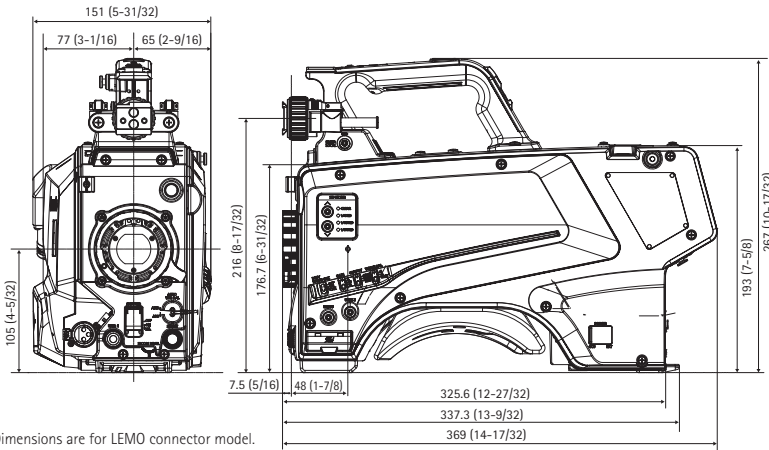

# Dimensions

As of April, 2021  
Unit: mm(inches)

## AK-HC3900GJ/AK-3900GSJ

\* Dimensions are for LEMO connector model.

## AK-HCU250PJ/EJ/PSJ/ESJ/PTJ

\* Dimensions are for LEMO connector model.