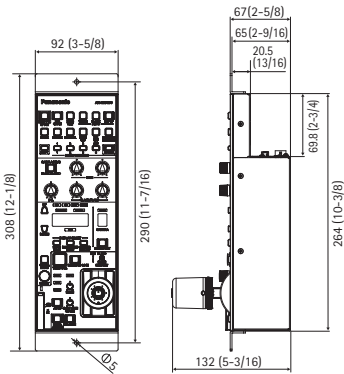

AK-HRP250GJ