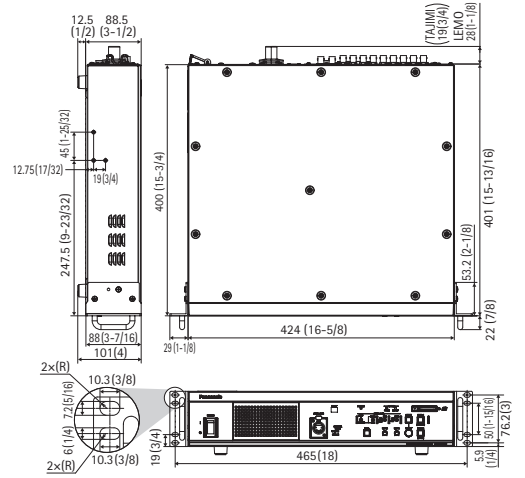

# Dimensions

As of April, 2021  
Unit: mm(inches)

## AK-HC3900GJ/AK-3900GSJ

\* Dimensions are for LEMO connector model.

## AK-HCU250PJ/EJ/PSJ/ESJ/PTJ

\* Dimensions are for LEMO connector model.