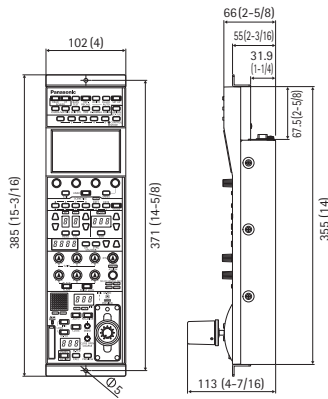

AK-HRP1000GJ