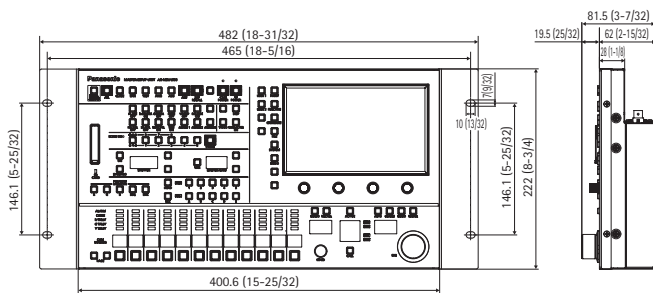

AK-MSU1000GJ