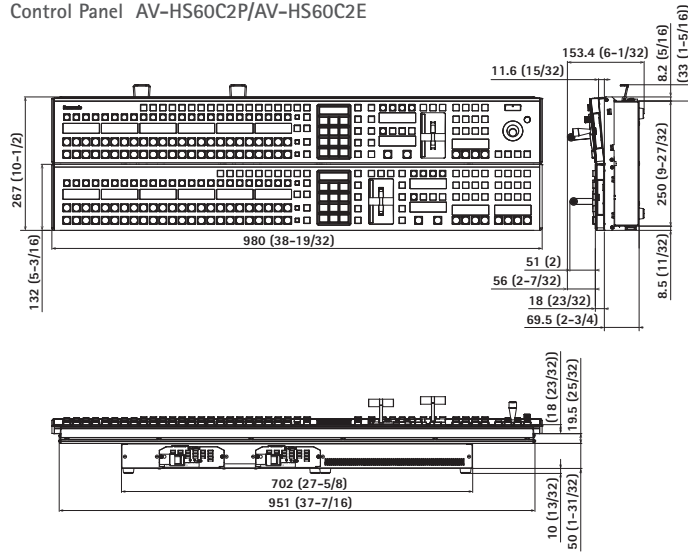

Control Panel AV-HS60C2P/AV-HS60C2E

Control Panel AV-HS60C4P/AV-HS60C4E

Menu Panel

Mainframe