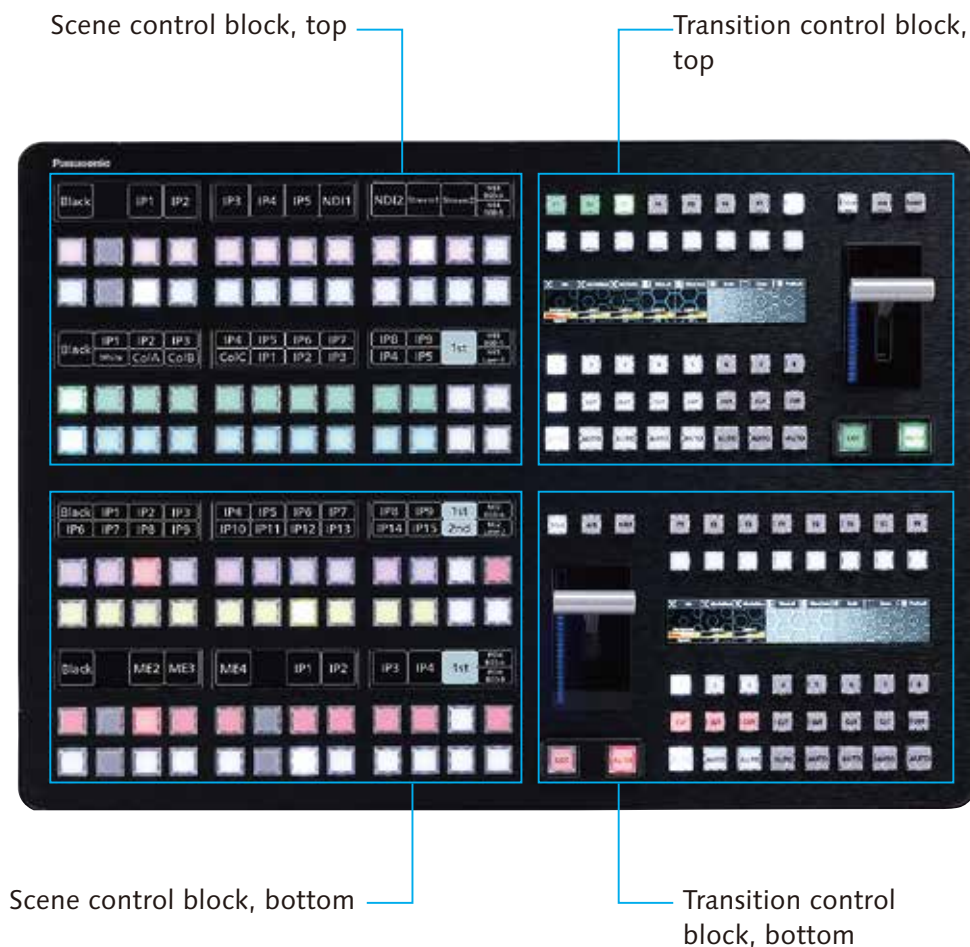

# AT-KC10C2 **NEW**

## Kairos Control (Control Panel) Compact Type

Two faders with 12XPT layout and compact panel suitable for on-location venues and OB vans use.

AT-KC10C2 requires KAIROS version 1.3.2 or higher.

### Rear Panel Terminals

Power 2: DC IN 12V and power switch

Power 1: DC IN 12V and power switch

LAN RJ-45 1GbE