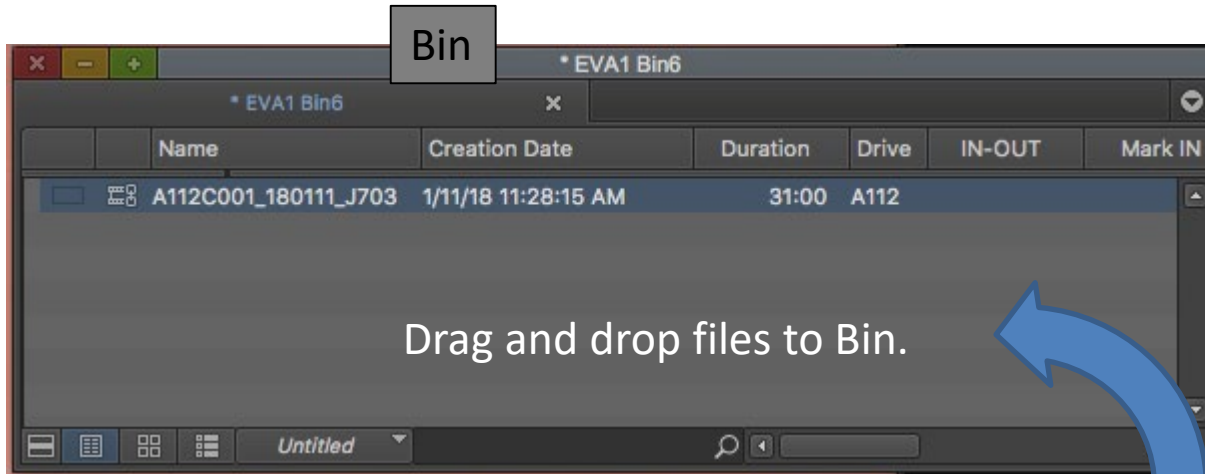

Guide for AG-CX350 clip import on (Mac) Media Composer Ver.8.9.4

1/2

Drag and drop files to Bin.

Clips are recognized automatically on Source Browser.

Source Browser Screen

Guide for AG-CX350 clip import on (Mac) Media Composer Ver.8.9.4