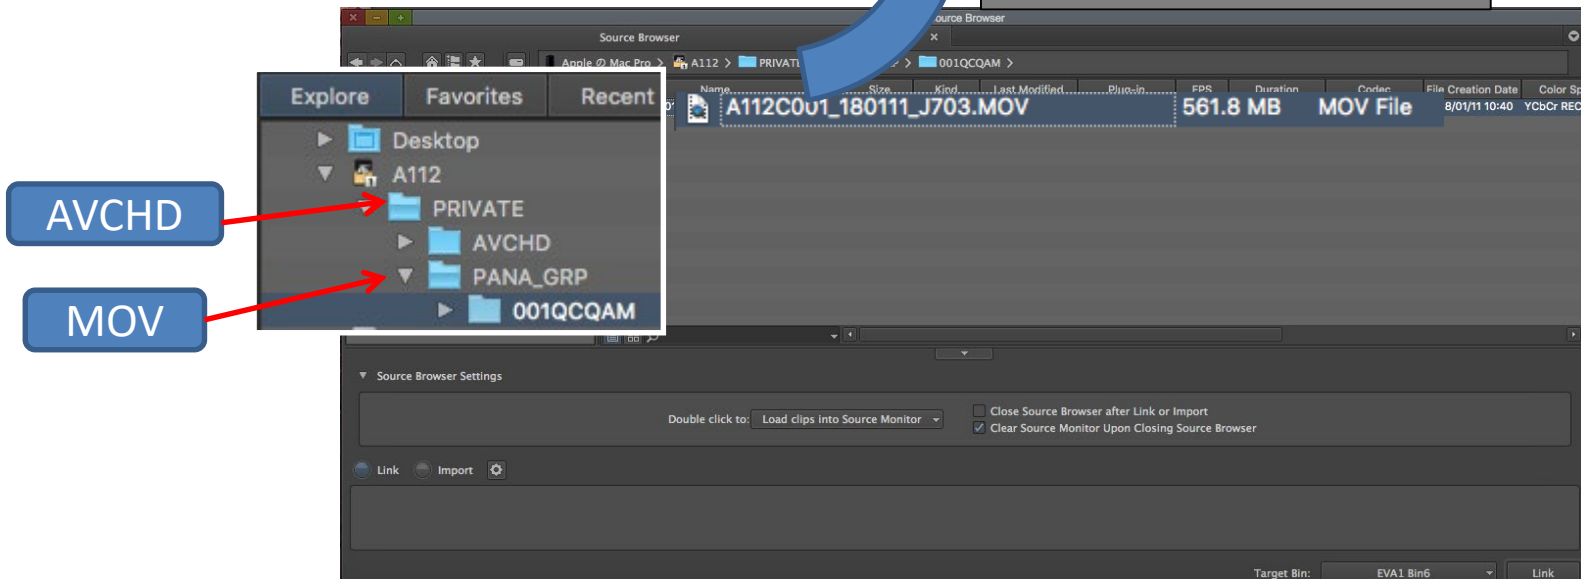

Guide for AG-CX350 clip import on (Mac) Media Composer Ver.8.9.4

1/2

Drag and drop files to Bin.

Clips are recognized automatically on Source Browser.

Source Browser Screen

Guide for AG-CX350 clip import on (Mac) Media Composer Ver.8.9.4