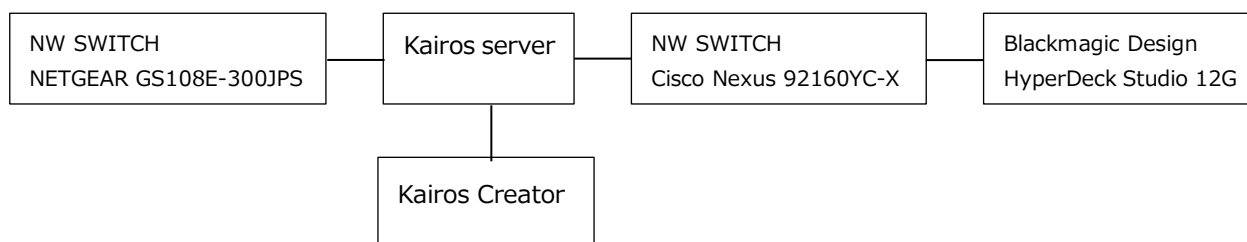

Kairos Support Information (動作確認結果)

1. Confirmed product (対象機器)

Vender name	Product name	Software version	Interface
Blackmagic Design	HyperDeck Studio 12G	Ver. 7.1.2	Blackmagic Protocol

2. Test environment (動作確認環境)

Used apparatus (使用機器)

Equipment Name	Model	S/W Version	Remarks
Kairos Core server	AIC Server	Ver. 6191	
Kairos Creator	Dell PC	Ver. 6191	

Network Switch	NETGEAR GS100E-300JPS	N/A	RJ45
Network Switch	MELLANOX SN2010	3.8.2306 2020-01-29	SFP

Test System Diagram (構成図)

Port Number: 9993