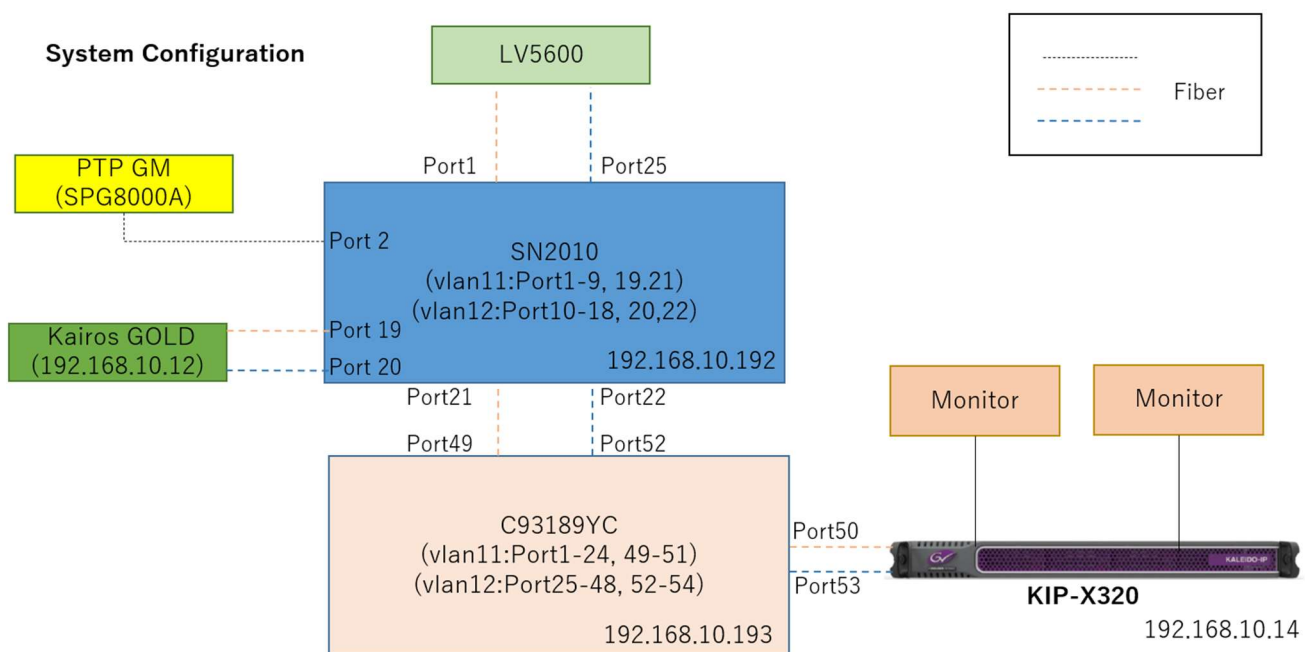

1. Confirmed product (対象機器)

Vender name	Product name	Product Number
GrassValley	KALEIDO-IP	KIP-X320

KAIROS CORE Version: 1.4.0

KALEIDO-IP-X320 : 12.1.0 build 1037

2. Test Environment(動作確認環境)

3. Test items & results(確認項目と結果)

No.	Item	Result
1	Left tally	OK
2	Right tally	OK
3	Text tally	OK
4	UMD	OK