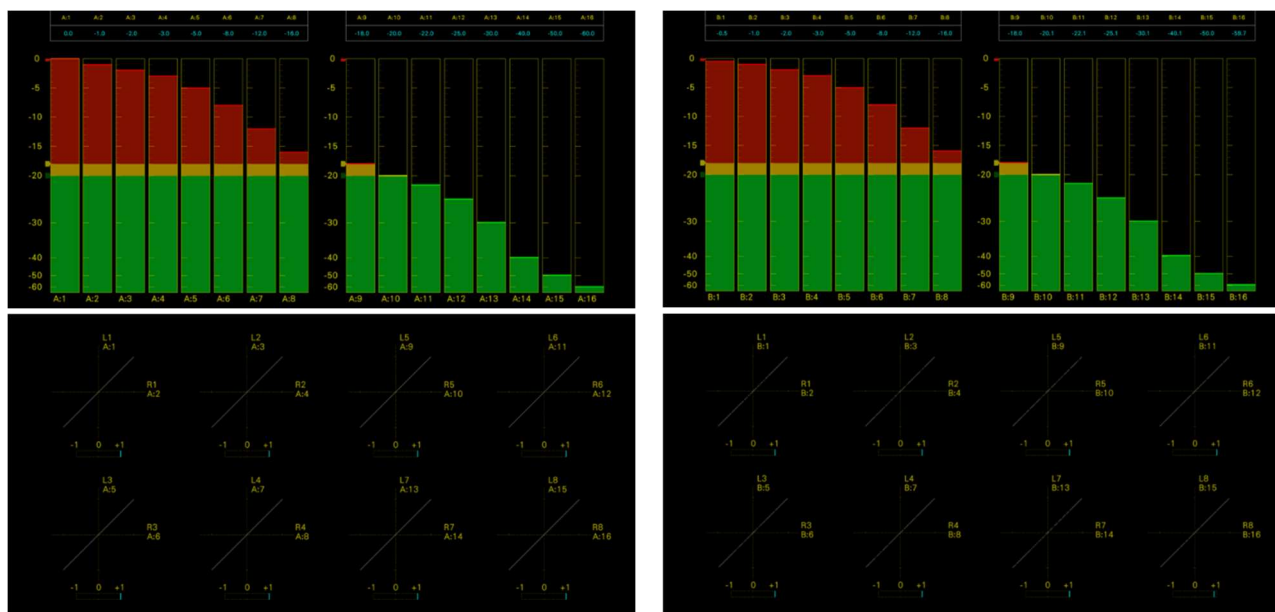

3.3 Video / Audio Tests

Test Item		Result	Note
Video			
Color Bar	Level	OK	Refer to [VECTOR] below
Ramp	Linearity	OK	Refer to [WAVEFORM] below
	Under 0% Black	OK	Refer to [WAVEFORM] below
	Over 100% White	OK	Refer to [WAVEFORM] below
Multiburst	Resolution	OK	Refer to [MULTIBURST] below
Audio			
1 kHz Tone	No audio channel swapping	OK	Refer to [AUDIO] below
	Level	OK	Refer to [ADUIO] below
	No click noise	OK	

[Video Test Pattern]

Color Bar / RAMP

Multiburst

[VECTOR]

Original SDI Input

Decoder SDI Output

[WAVEFORM]

Original SDI Input

Decoder SDI Output

[MULTIBURST]

Original SDI Input

Decoder SDI Output

[AUDIO]

Original SDI Input

Decoder SDI Output

The information on the pages shows test results under specific environment only. The related operations and test results might be changed and are not guaranteed.