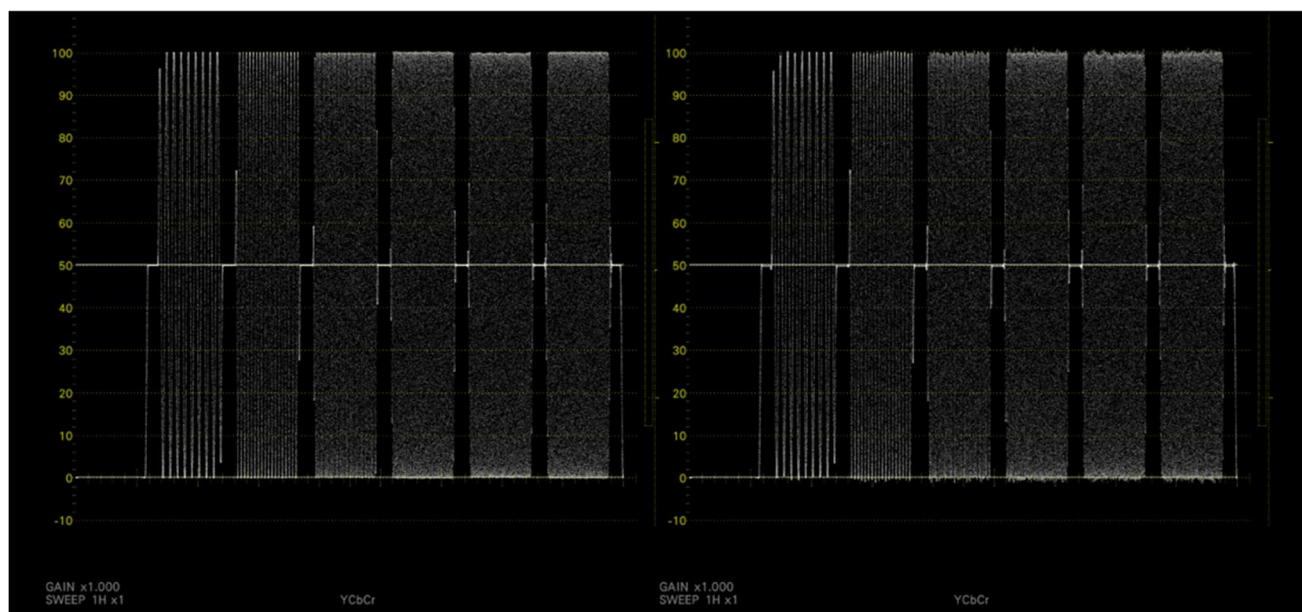

[MULTIBURST]

Original SDI Input

Decoder SDI Output