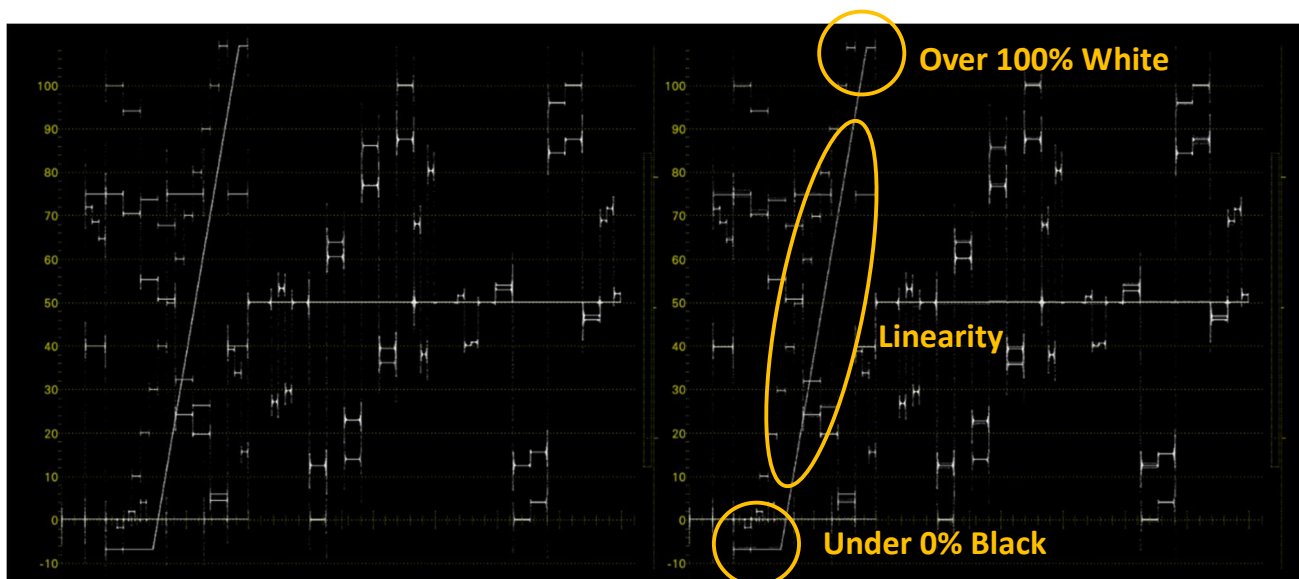

3.3 Video / Audio Tests

Test Item		Result	Note
Video			
Color Bar	Level	OK	Refer to [VECTOR] below
Ramp	Linearity	OK	Refer to [WAVEFORM] below
	Under 0% Black	OK	Refer to [WAVEFORM] below
	Over 100% White	OK	Refer to [WAVEFORM] below
Multiburst	Resolution	OK	Refer to [MULTIBURST] below
Audio			
1 kHz Tone	No audio channel swapping	OK	Refer to [AUDIO] below
	Level	OK	Refer to [ADUIO] below
	No click noise	OK	

[Video Test Pattern]

Color Bar / RAMP

Multiburst

[VECTOR]

Original SDI Input

Decoder SDI Output

[WAVEFORM]

Original SDI Input