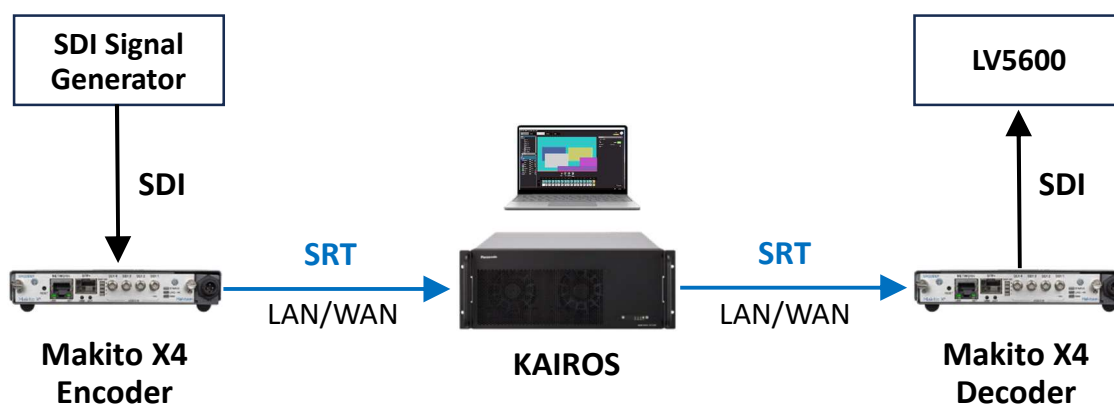

KAIROS Support Information (動作確認結果)

1. Confirmed product (対象機器)

Vender	Product	Software Version
Haivision	Makito X4 Video Encoder S-MX4E-SDI4-UHD	1.5.0-33
	Makito X4 Video Decoder S-MX4D-SDI4-UHD	1.4.0-104

2. Test environment (動作確認環境)

Equipment (使用機器)

Equipment Name	Model	S/W Version	Remarks
Kairos Core server	AT-KC200	Ver 1.5.0	
Kairos Creator	AT-SFC10	Ver 1.5.0	Windows 10

Waveform Monitor	Leader LV5600		

Test System Diagram (構成図)