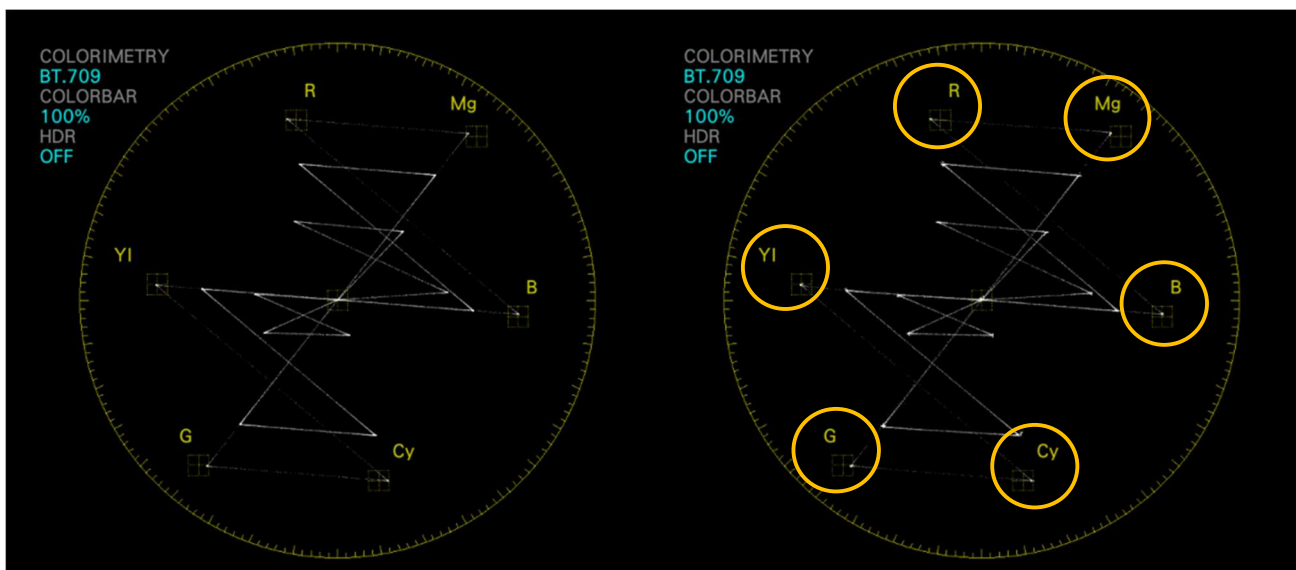

3.3 Video / Audio Tests

Test Item		Result	Note
Video			
Color Bar	Level	OK	Refer to [VECTOR] below
Ramp	Linearity	OK	Refer to [WAVEFORM] below
	Under 0% Black	OK	Refer to [WAVEFORM] below
	Over 100% White	OK	Refer to [WAVEFORM] below
Multiburst	Resolution	OK	Refer to [MULTIBURST] below
Audio			
1 kHz Tone	No audio channel swapping	OK	Refer to [AUDIO] below
	Level	OK	Refer to [ADUIO] below
	No click noise	OK	

[Video Test Pattern]

Color Bar / RAMP

Multiburst

[VECTOR]

Original SDI Input

Decoder SDI Output

[WAVEFORM]

Original SDI Input