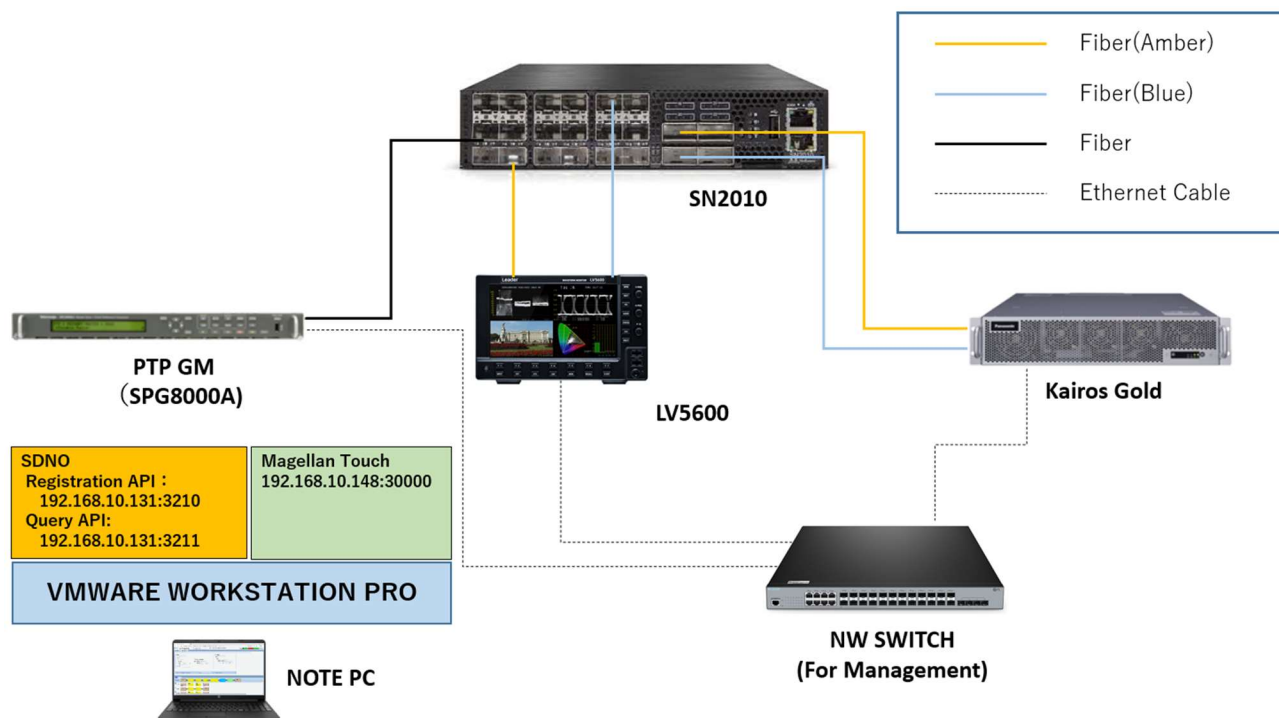

Kairos Support Information (動作確認結果)

1. Confirmed product (対象機器)

Vendor name	Product name
Imagine Communications	Magellan Touch

- Version
KAIROS CORE: 1.4.0
Magellan Touch: 2.6.2.8598

2. Test Environment(動作確認環境)

2.1 System Configurations

2.2 Allocated Resources for Magellan Touch

- Memory 15.6GB
- Processors: 8
- Hard Disk: 80GB

3. Test items & results(確認項目と結果)

No	Function	Result
1	Video Connection between Source and Destination	OK
2	Audio Connection between Source and Destination	OK
3	Port Container Connection between Source and Destination	OK
4	2022-7 Support	OK