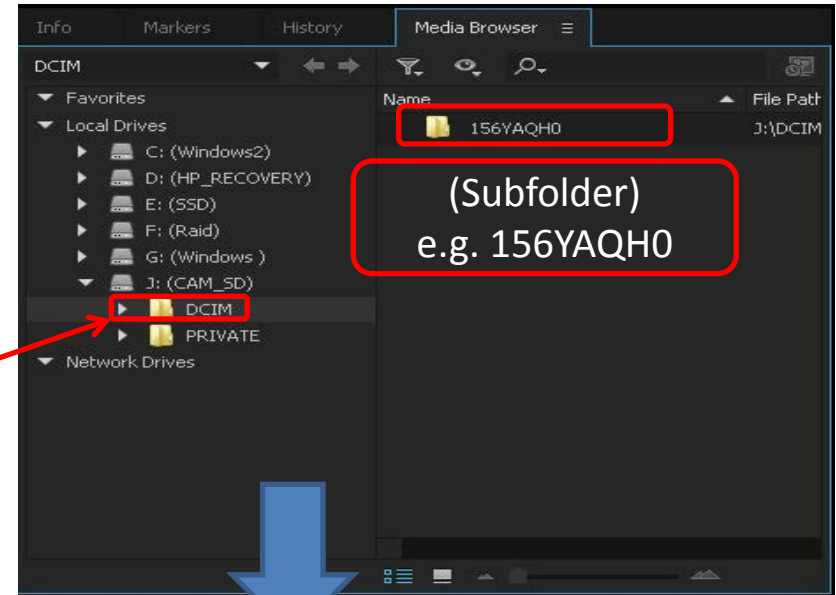

# Guide for DVX200 clip import on Adobe Premiere Pro CC 2015

To import MOV / MP4 file in a SD card,

1) Click the target SD card on [Media Browser].

2) Drag & drop the MOV/MP4 file onto [Project].