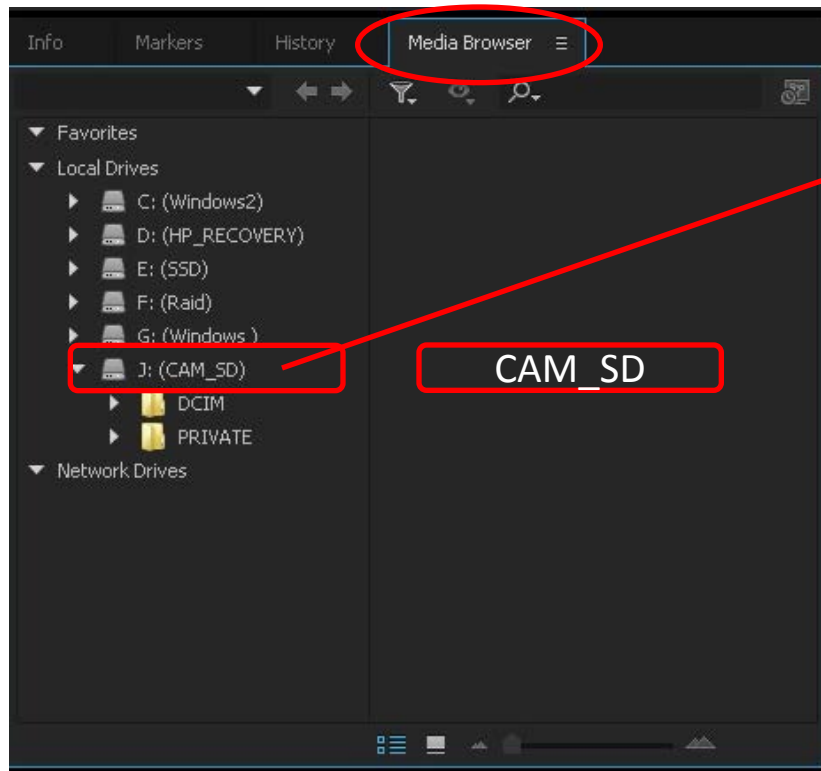

# Guide for DVX200 clip import on Adobe Premiere Pro CC 2015

To import MOV / MP4 file in a SD card,

1) Click the target SD card on [Media Browser].

2) Drag & drop the MOV/MP4 file onto [Project].