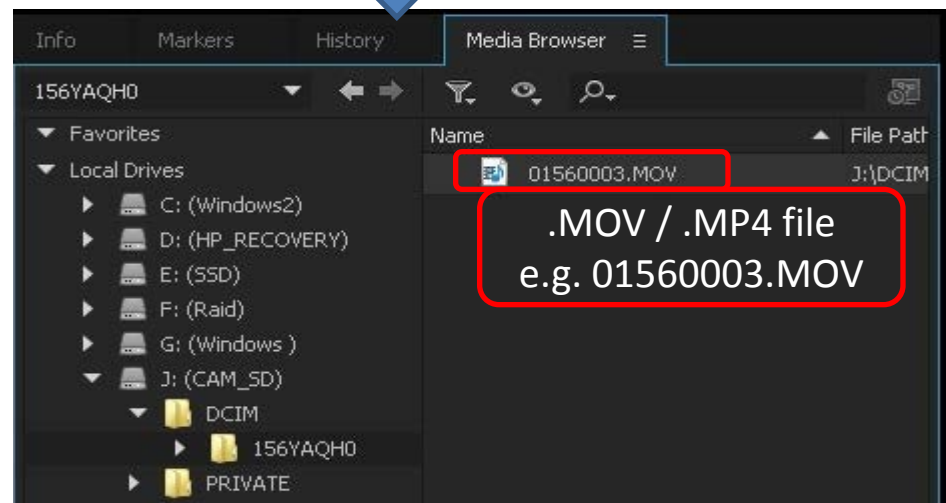

# Guide for DVX200 clip import on Adobe Premiere Pro CC 2015

To import MOV / MP4 file in a SD card,

1) Click the target SD card on [Media Browser].

2) Drag & drop the MOV/MP4 file onto [Project].