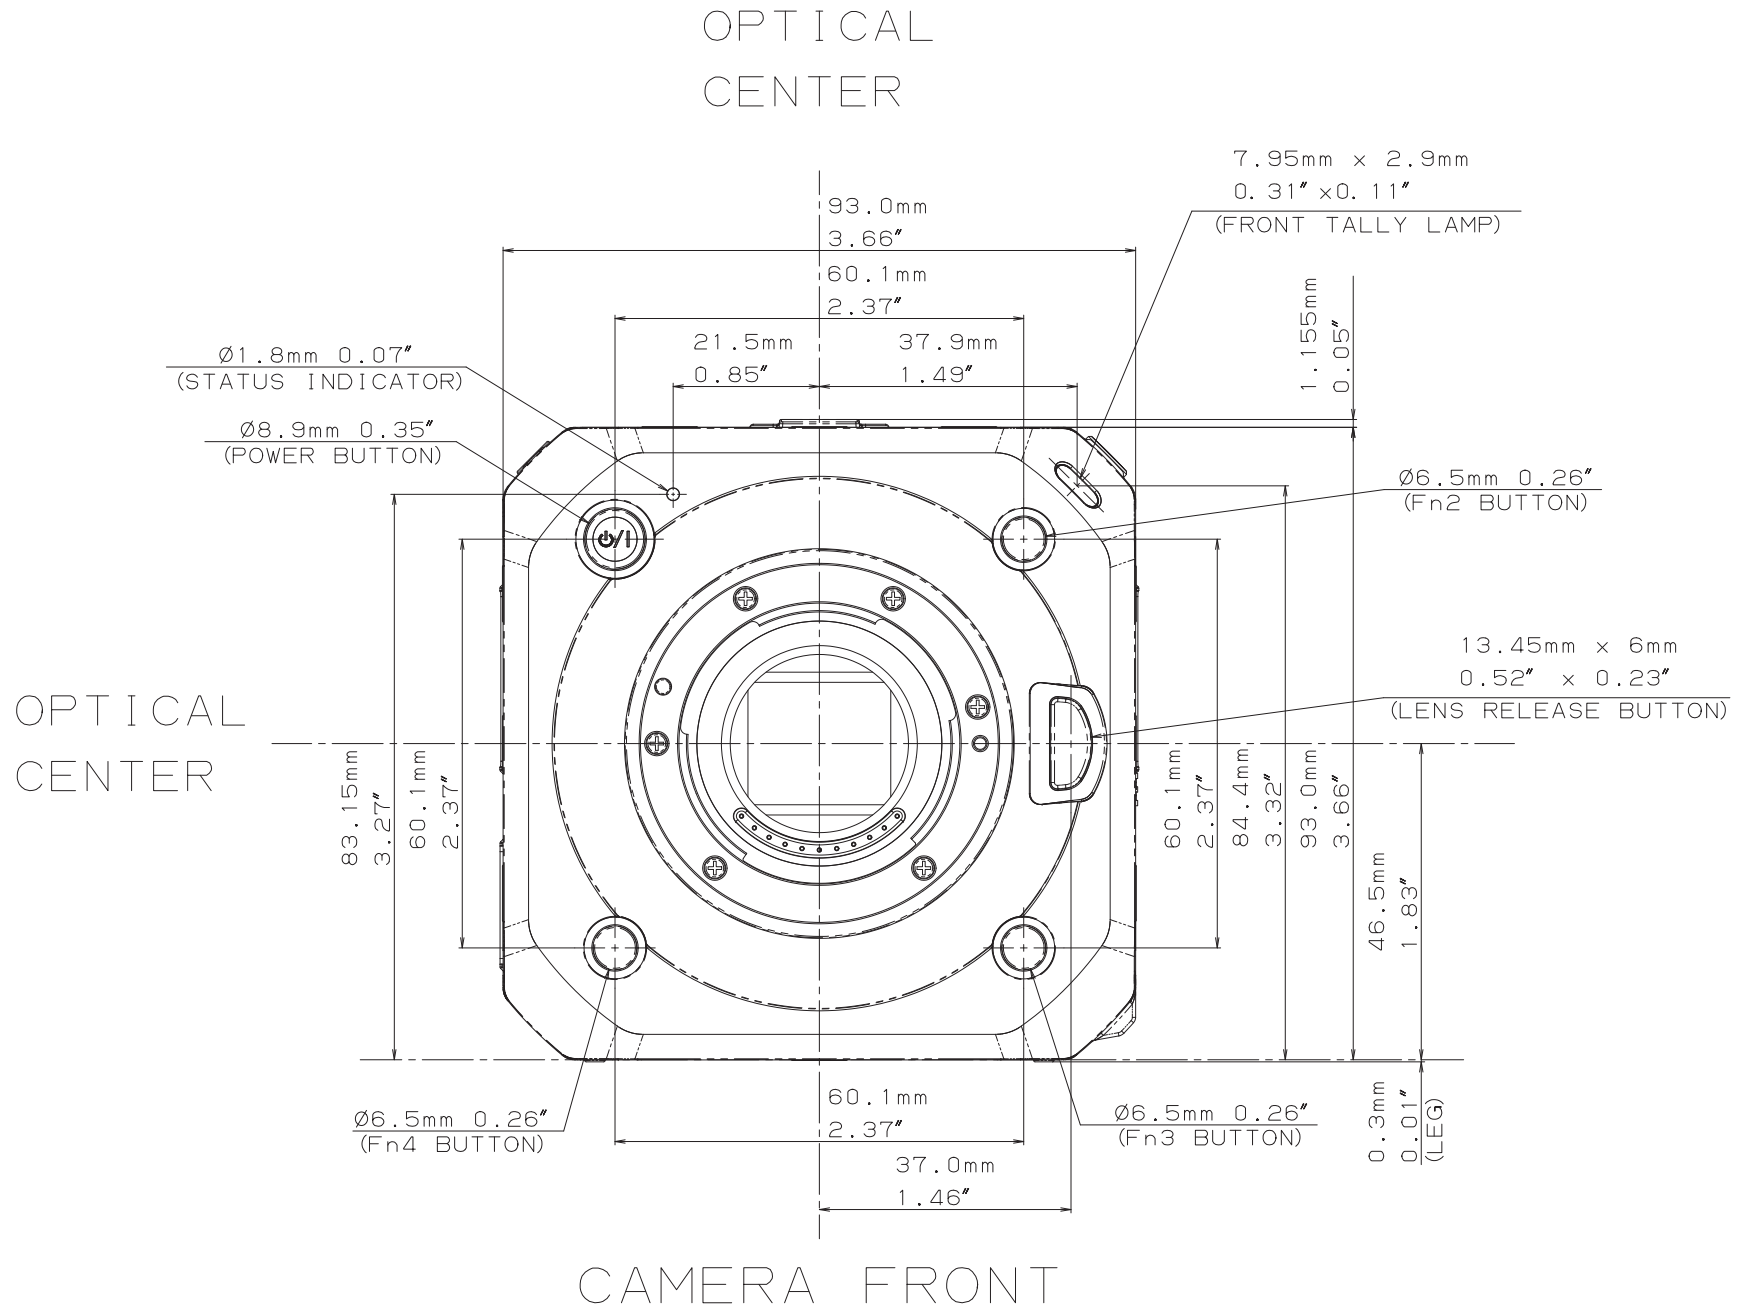

LUMIX BGH1

BOX-STYLE MIRRORLESS CAMERA
DC-BGH1 DIMENSIONS

Table of Contents

LUMIX BGH1 Body	2
LUMIX BGH1 with Accessories	7

CAMERA BACK

CAMERA BACK
(Without Cover)

OPTICAL
CENTER

CAMERA TOP

CAMERA BOTTOM

CAMERA RIGHT

CAMERA LEFT