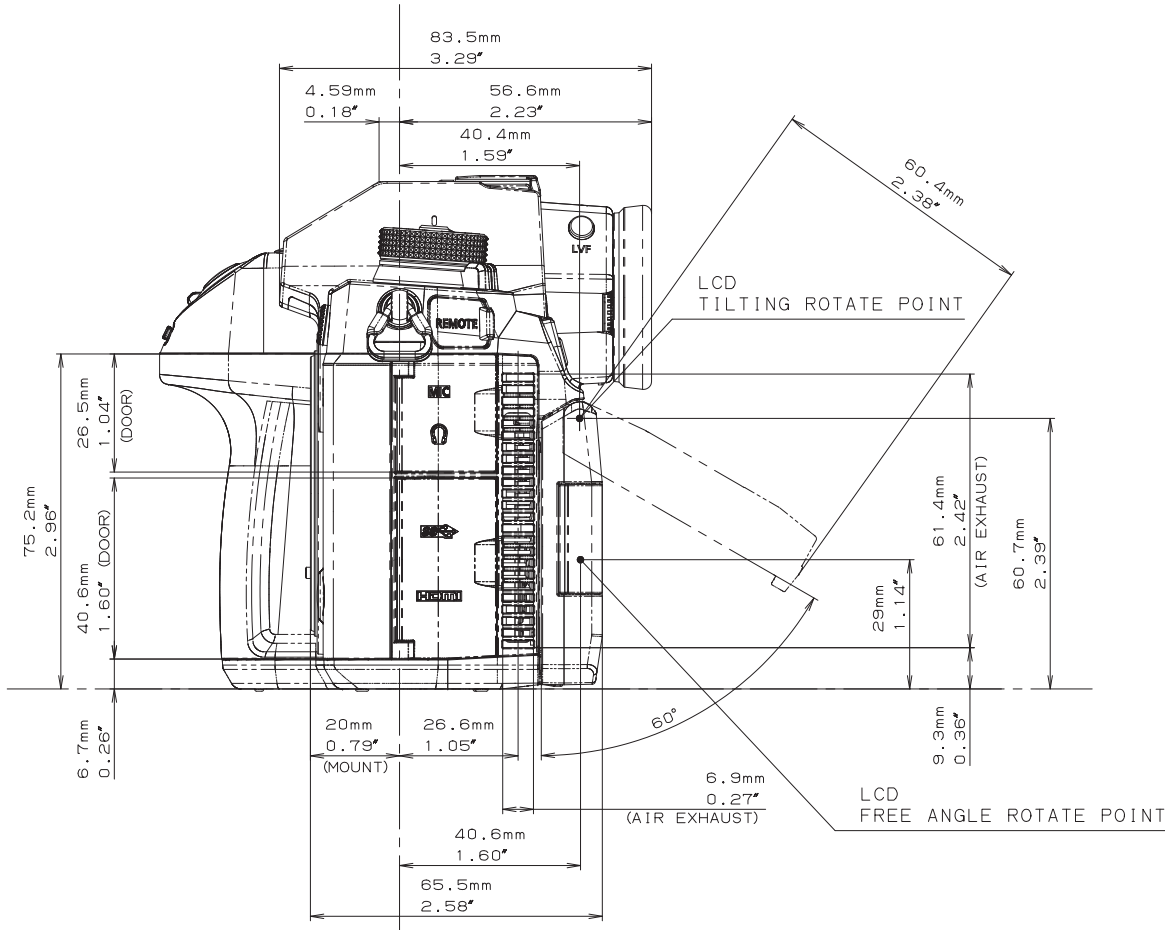

Panasonic

LUMIX S1H

FULL-FRAME MIRRORLESS CAMERA
DC - S1H DIMENSIONS

Table of Contents

LUMIX S1H Body	2
LUMIX S1H with Accessories	6

IMAGE PLANE

CAMERA LEFT

OPTICAL CENTER

CAMERA BACK

CAMERA BOTTOM

CAMERA TOP

IMAGE PLANE

CAMERA LEFT

OPTICAL CENTER

CAMERA BACK