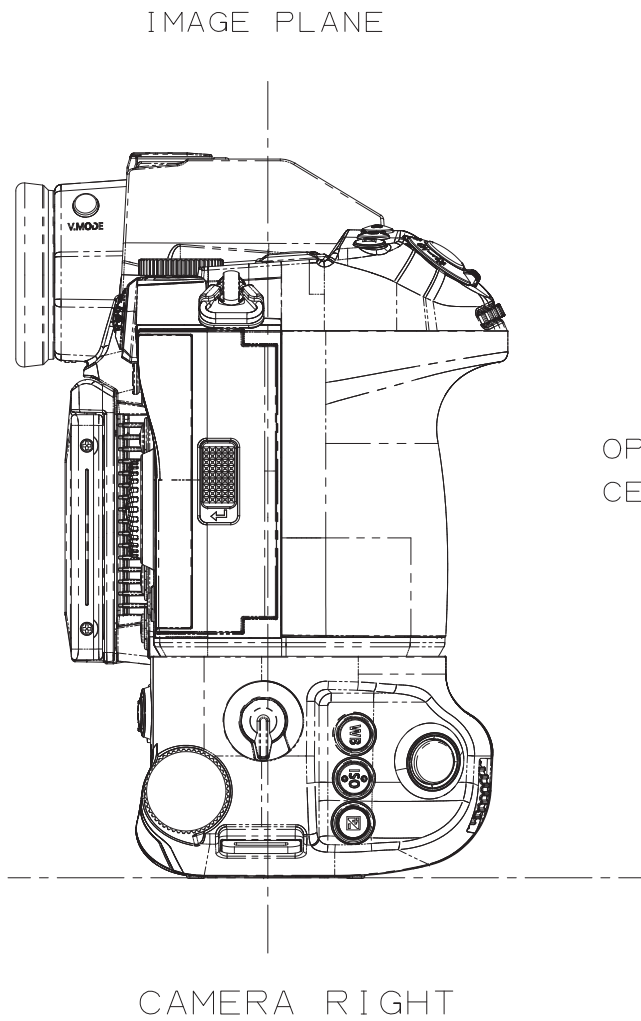

Panasonic

LUMIX S1H

FULL-FRAME MIRRORLESS CAMERA
DC - S1H DIMENSIONS

Table of Contents

LUMIX S1H Body	2
LUMIX S1H with Accessories	6

IMAGE PLANE

CAMERA LEFT

OPTICAL CENTER

CAMERA BACK

CAMERA BOTTOM

CAMERA TOP

IMAGE PLANE

CAMERA LEFT

OPTICAL CENTER

CAMERA BACK