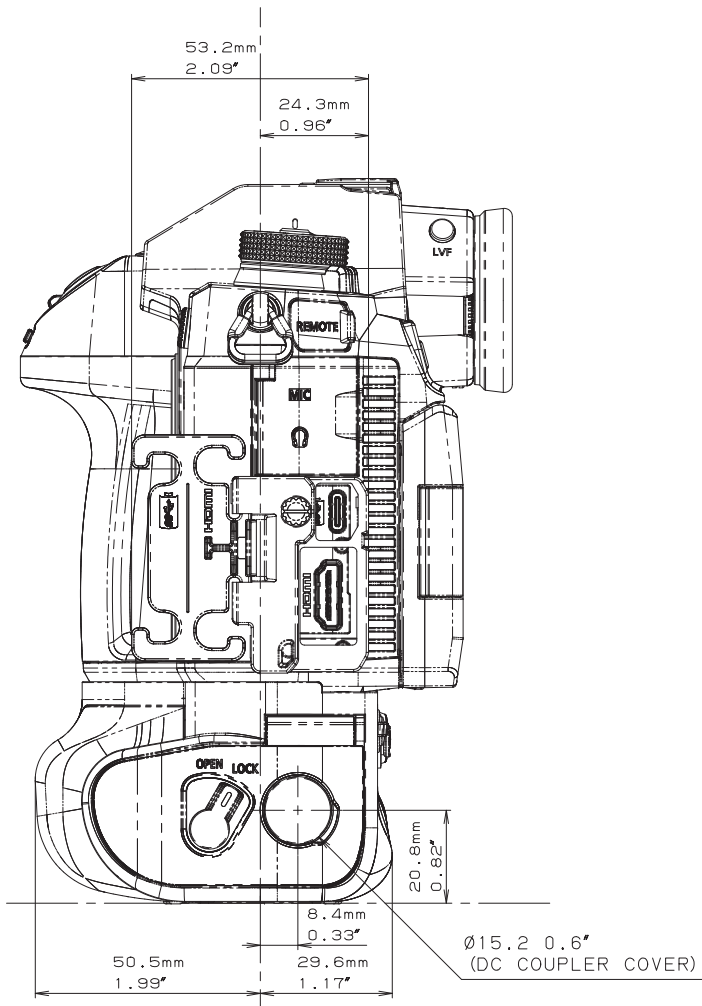

Panasonic

LUMIX S1H

FULL-FRAME MIRRORLESS CAMERA
DC - S1H DIMENSIONS

Table of Contents

LUMIX S1H Body	2
LUMIX S1H with Accessories	6

IMAGE PLANE

CAMERA LEFT

OPTICAL CENTER

CAMERA BACK

CAMERA BOTTOM

CAMERA TOP

IMAGE PLANE

CAMERA LEFT

OPTICAL CENTER

CAMERA BACK