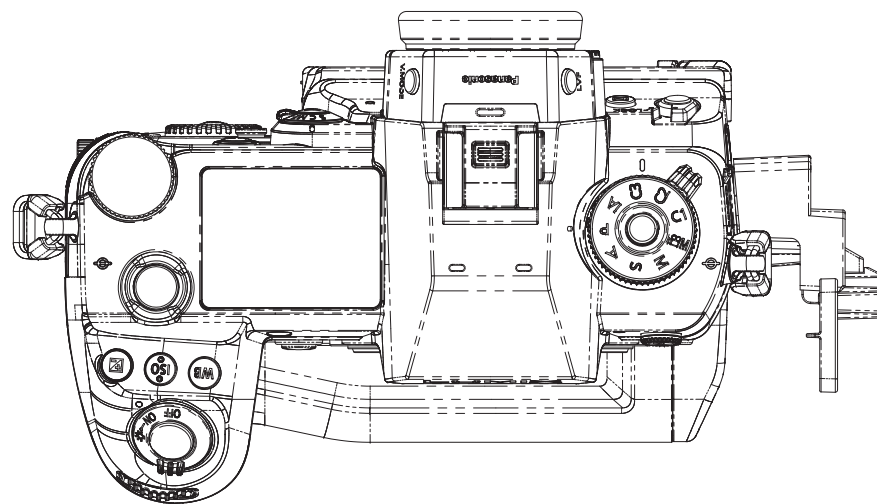

Panasonic

LUMIX S1H

FULL-FRAME MIRRORLESS CAMERA
DC - S1H DIMENSIONS

Table of Contents

LUMIX S1H Body	2
LUMIX S1H with Accessories	6

IMAGE PLANE

CAMERA LEFT

OPTICAL CENTER

CAMERA BACK

CAMERA BOTTOM

CAMERA TOP

IMAGE PLANE

CAMERA LEFT

OPTICAL CENTER

CAMERA BACK