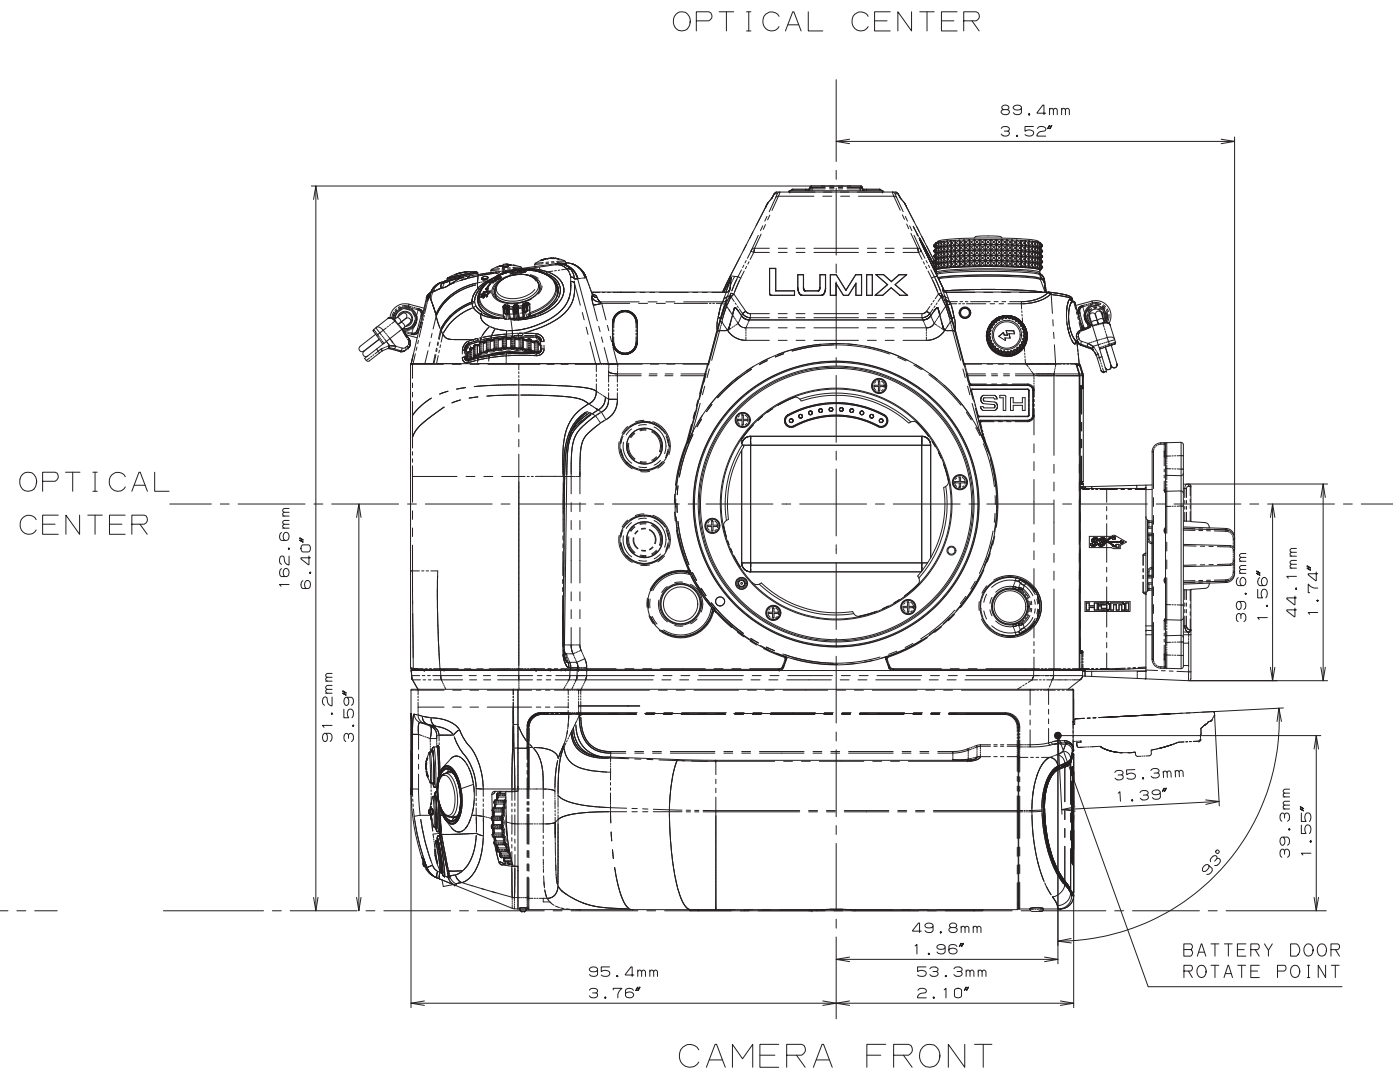

Panasonic

LUMIX S1H

FULL-FRAME MIRRORLESS CAMERA
DC - S1H DIMENSIONS

Table of Contents

LUMIX S1H Body	2
LUMIX S1H with Accessories	6

IMAGE PLANE

CAMERA LEFT

OPTICAL CENTER

CAMERA BACK

CAMERA BOTTOM

CAMERA TOP

IMAGE PLANE

CAMERA LEFT

OPTICAL CENTER

CAMERA BACK