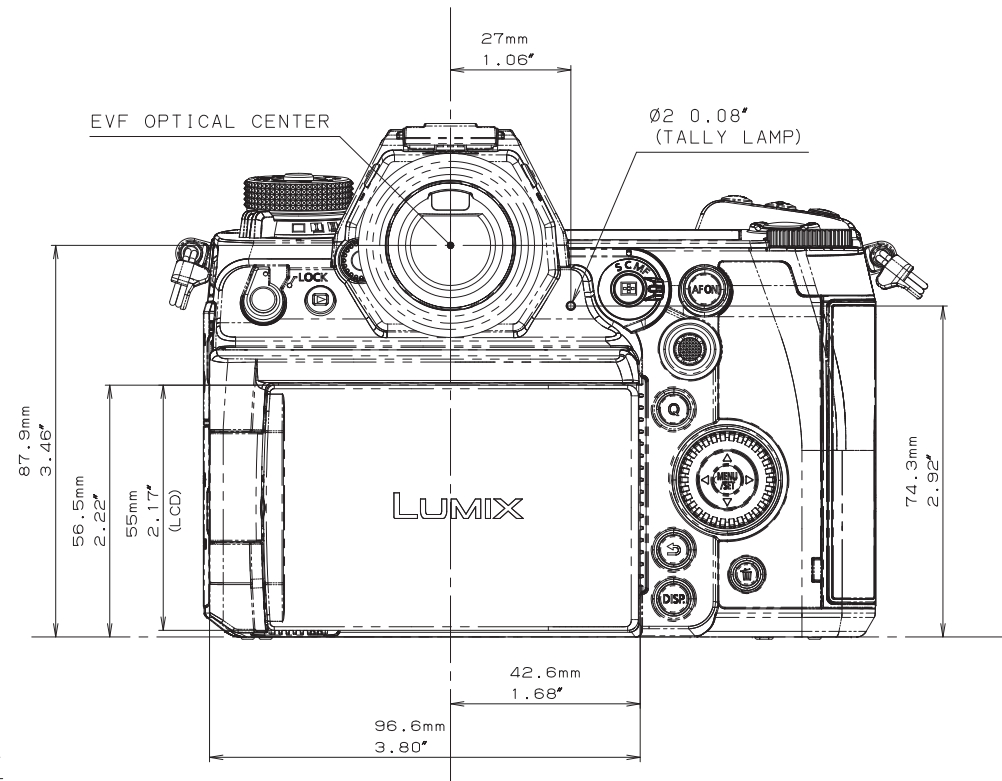

Panasonic

LUMIX S1H

FULL-FRAME MIRRORLESS CAMERA
DC - S1H DIMENSIONS

Table of Contents

LUMIX S1H Body	2
LUMIX S1H with Accessories	6

IMAGE PLANE

CAMERA LEFT

OPTICAL CENTER

CAMERA BACK

CAMERA BOTTOM

CAMERA TOP

IMAGE PLANE

CAMERA LEFT

OPTICAL CENTER

CAMERA BACK