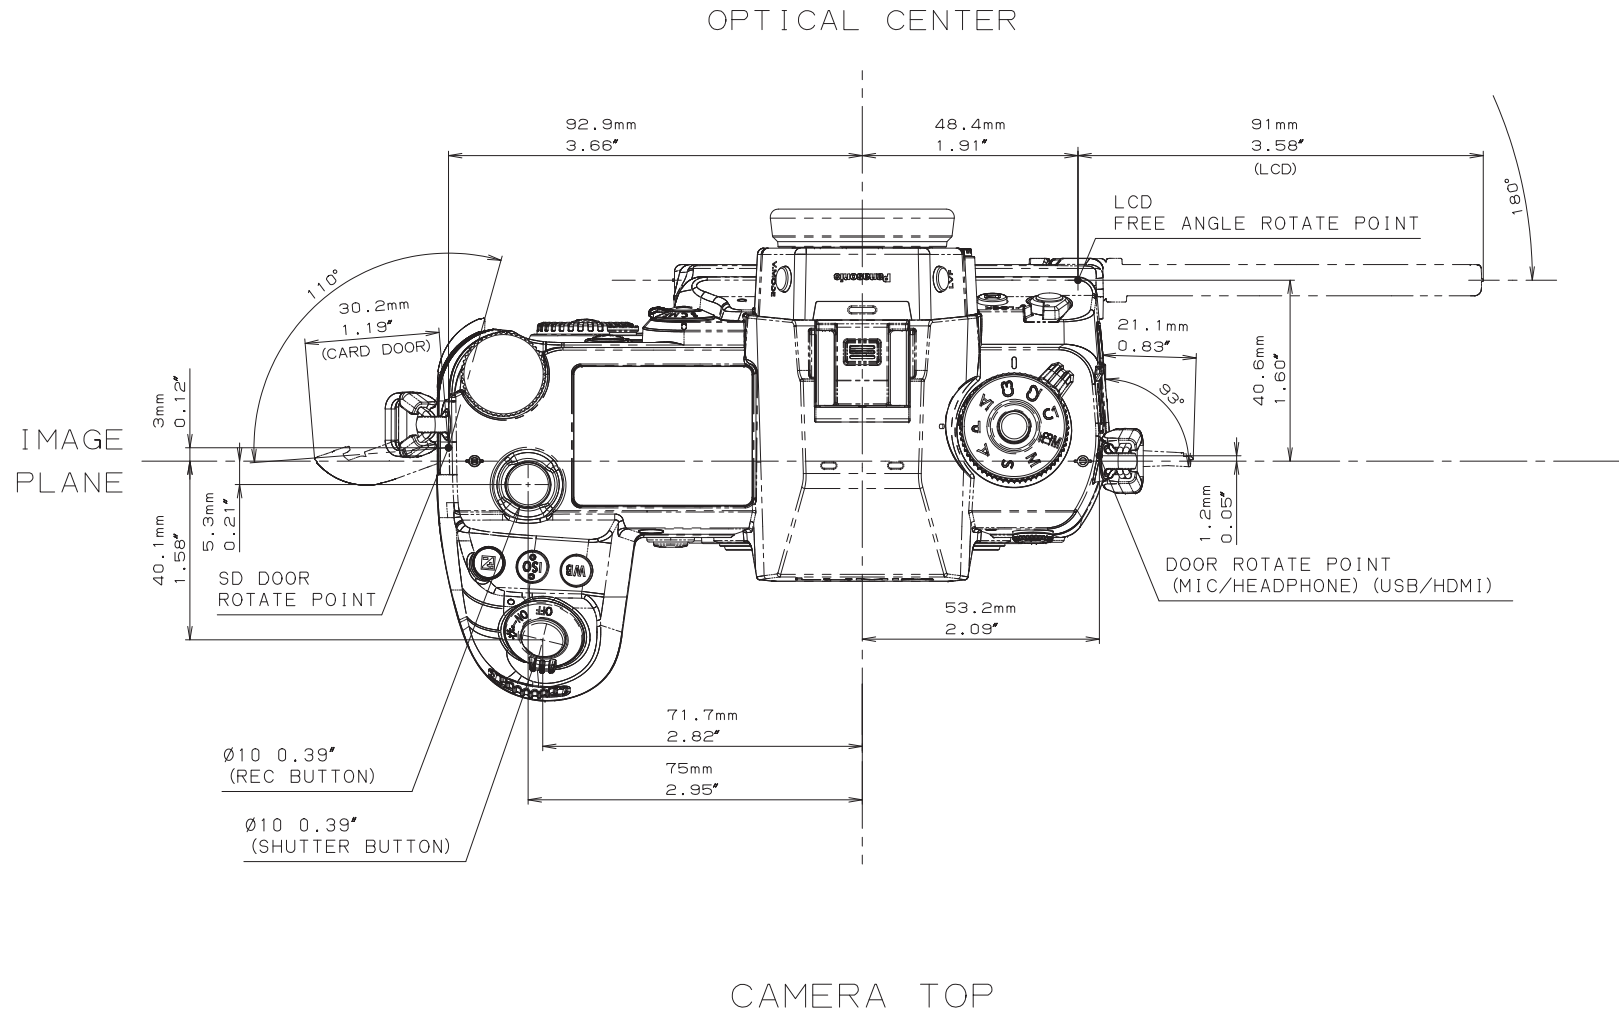

Panasonic

LUMIX S1H

FULL-FRAME MIRRORLESS CAMERA
DC - S1H DIMENSIONS

Table of Contents

LUMIX S1H Body	2
LUMIX S1H with Accessories	6

IMAGE PLANE

CAMERA LEFT

OPTICAL CENTER

CAMERA BACK

CAMERA BOTTOM

CAMERA TOP

IMAGE PLANE

CAMERA LEFT

OPTICAL CENTER

CAMERA BACK