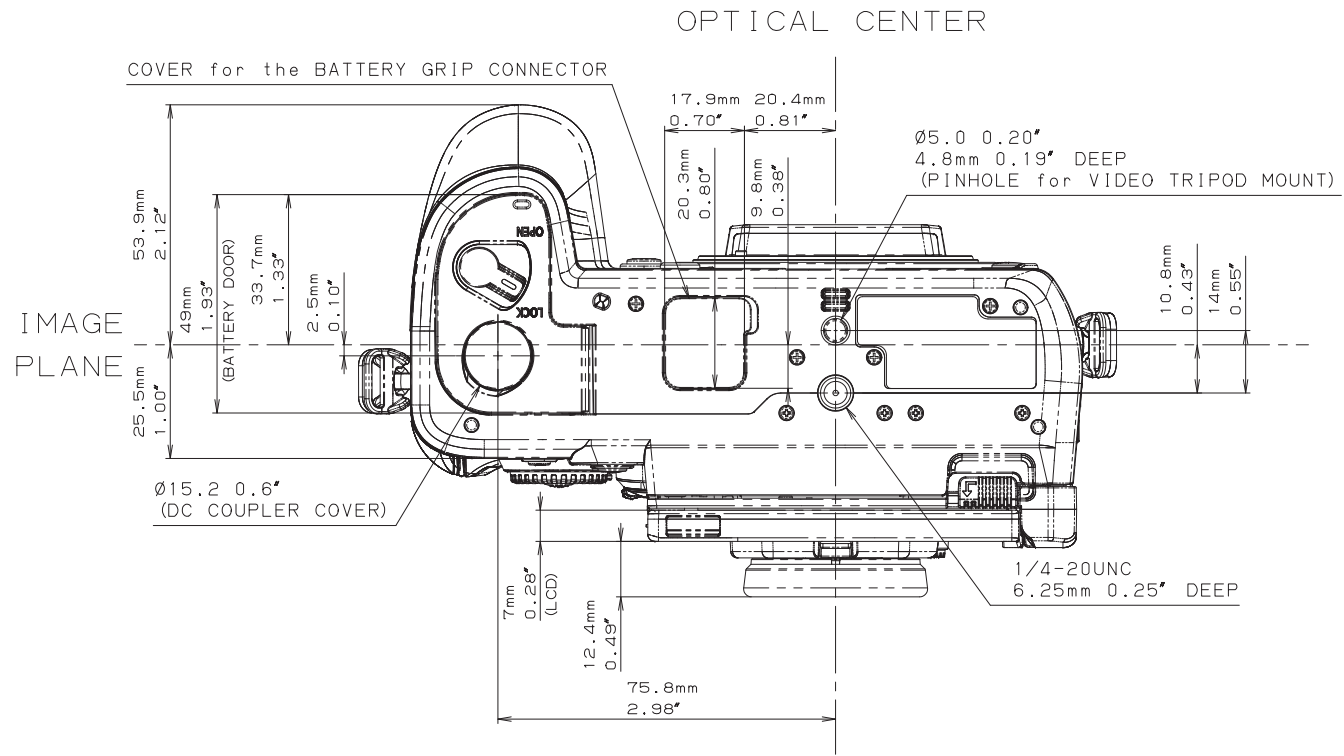

Panasonic

LUMIX S1H

FULL-FRAME MIRRORLESS CAMERA
DC - S1H DIMENSIONS

Table of Contents

LUMIX S1H Body	2
LUMIX S1H with Accessories	6

IMAGE PLANE

CAMERA LEFT

OPTICAL CENTER

CAMERA BACK

CAMERA BOTTOM

CAMERA TOP

IMAGE PLANE

CAMERA LEFT

OPTICAL CENTER

CAMERA BACK