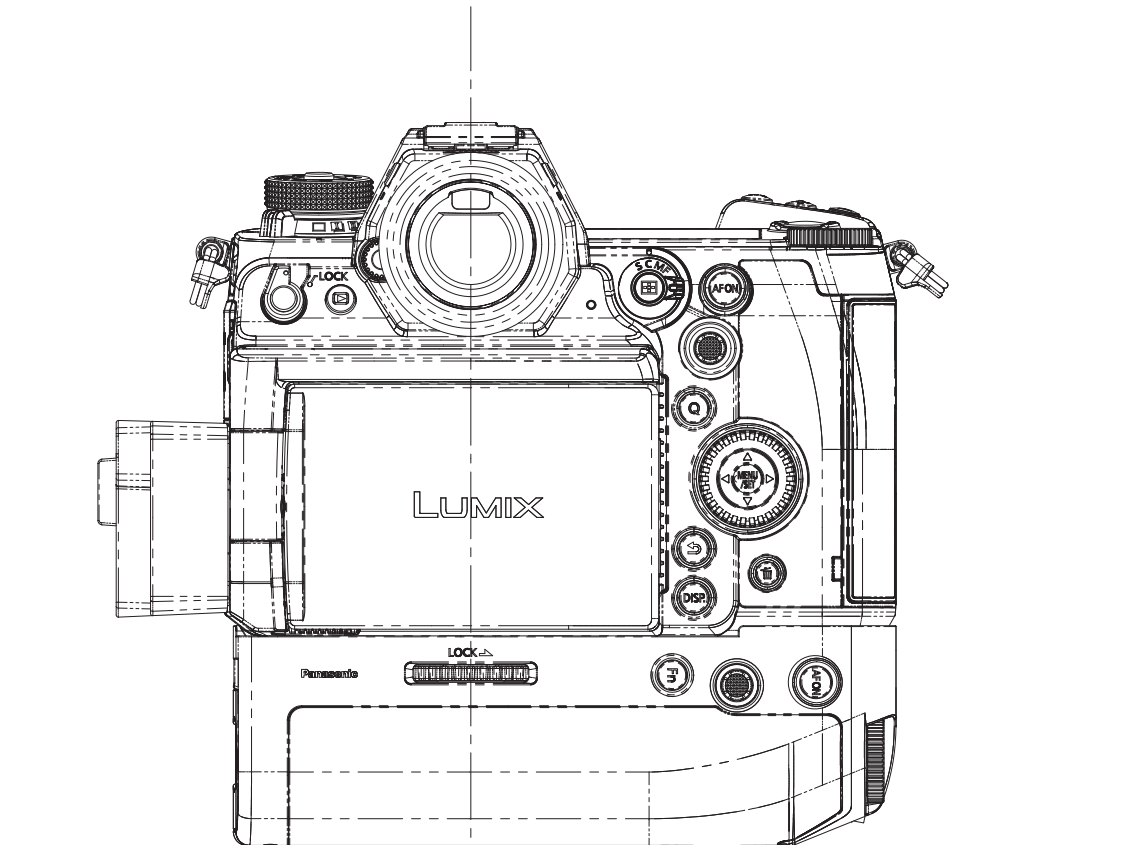

Panasonic

LUMIX S1H

FULL-FRAME MIRRORLESS CAMERA
DC - S1H DIMENSIONS

Table of Contents

LUMIX S1H Body	2
LUMIX S1H with Accessories	6

IMAGE PLANE

CAMERA LEFT

OPTICAL CENTER

CAMERA BACK

CAMERA BOTTOM

CAMERA TOP

IMAGE PLANE

CAMERA LEFT

OPTICAL CENTER

CAMERA BACK