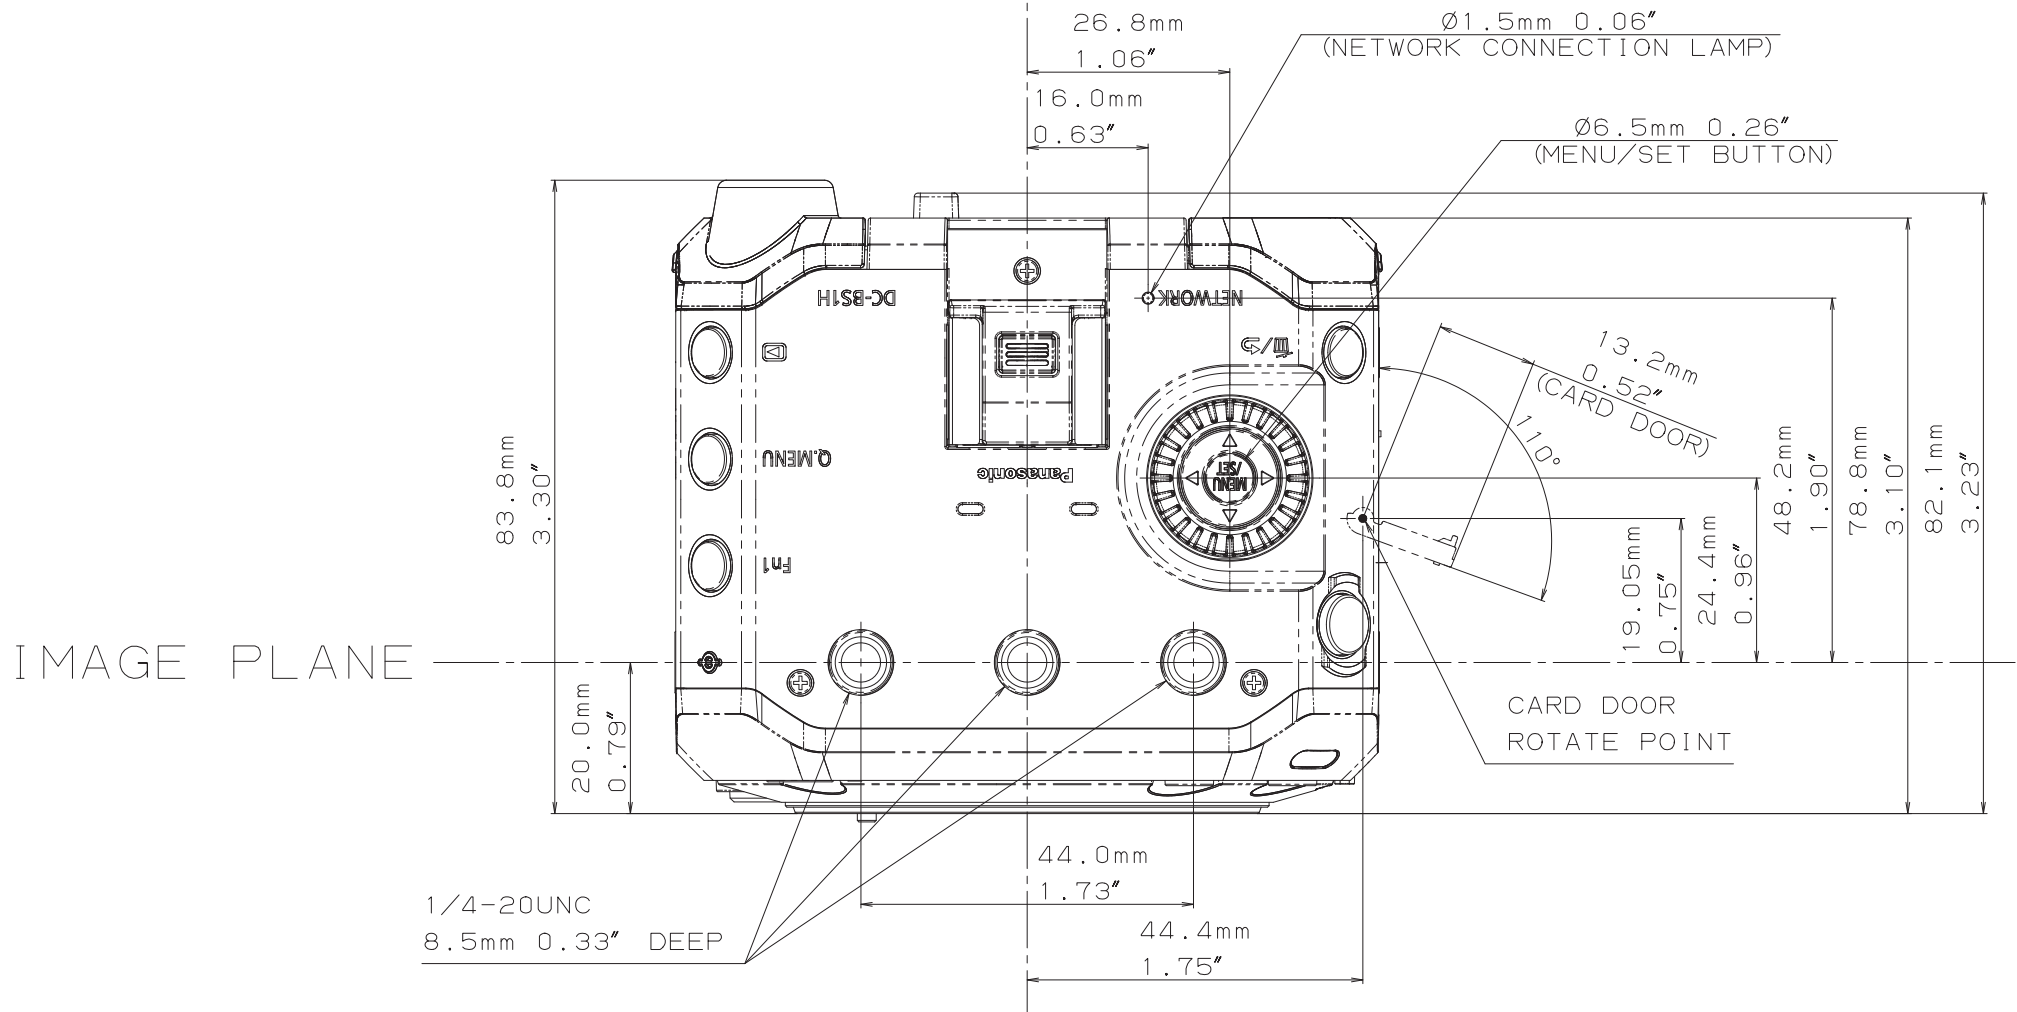

# LUMIX BS1H

BOX-STYLE MIRRORLESS CAMERA  
DC-BS1H DIMENSIONS

## Table of Contents

LUMIX BS1H Body .....	2
LUMIX BS1H with Accessories .....	7

CAMERA BACK

CAMERA BACK  
(Without Cover)

OPTICAL  
CENTER

CAMERA TOP

CAMERA BOTTOM