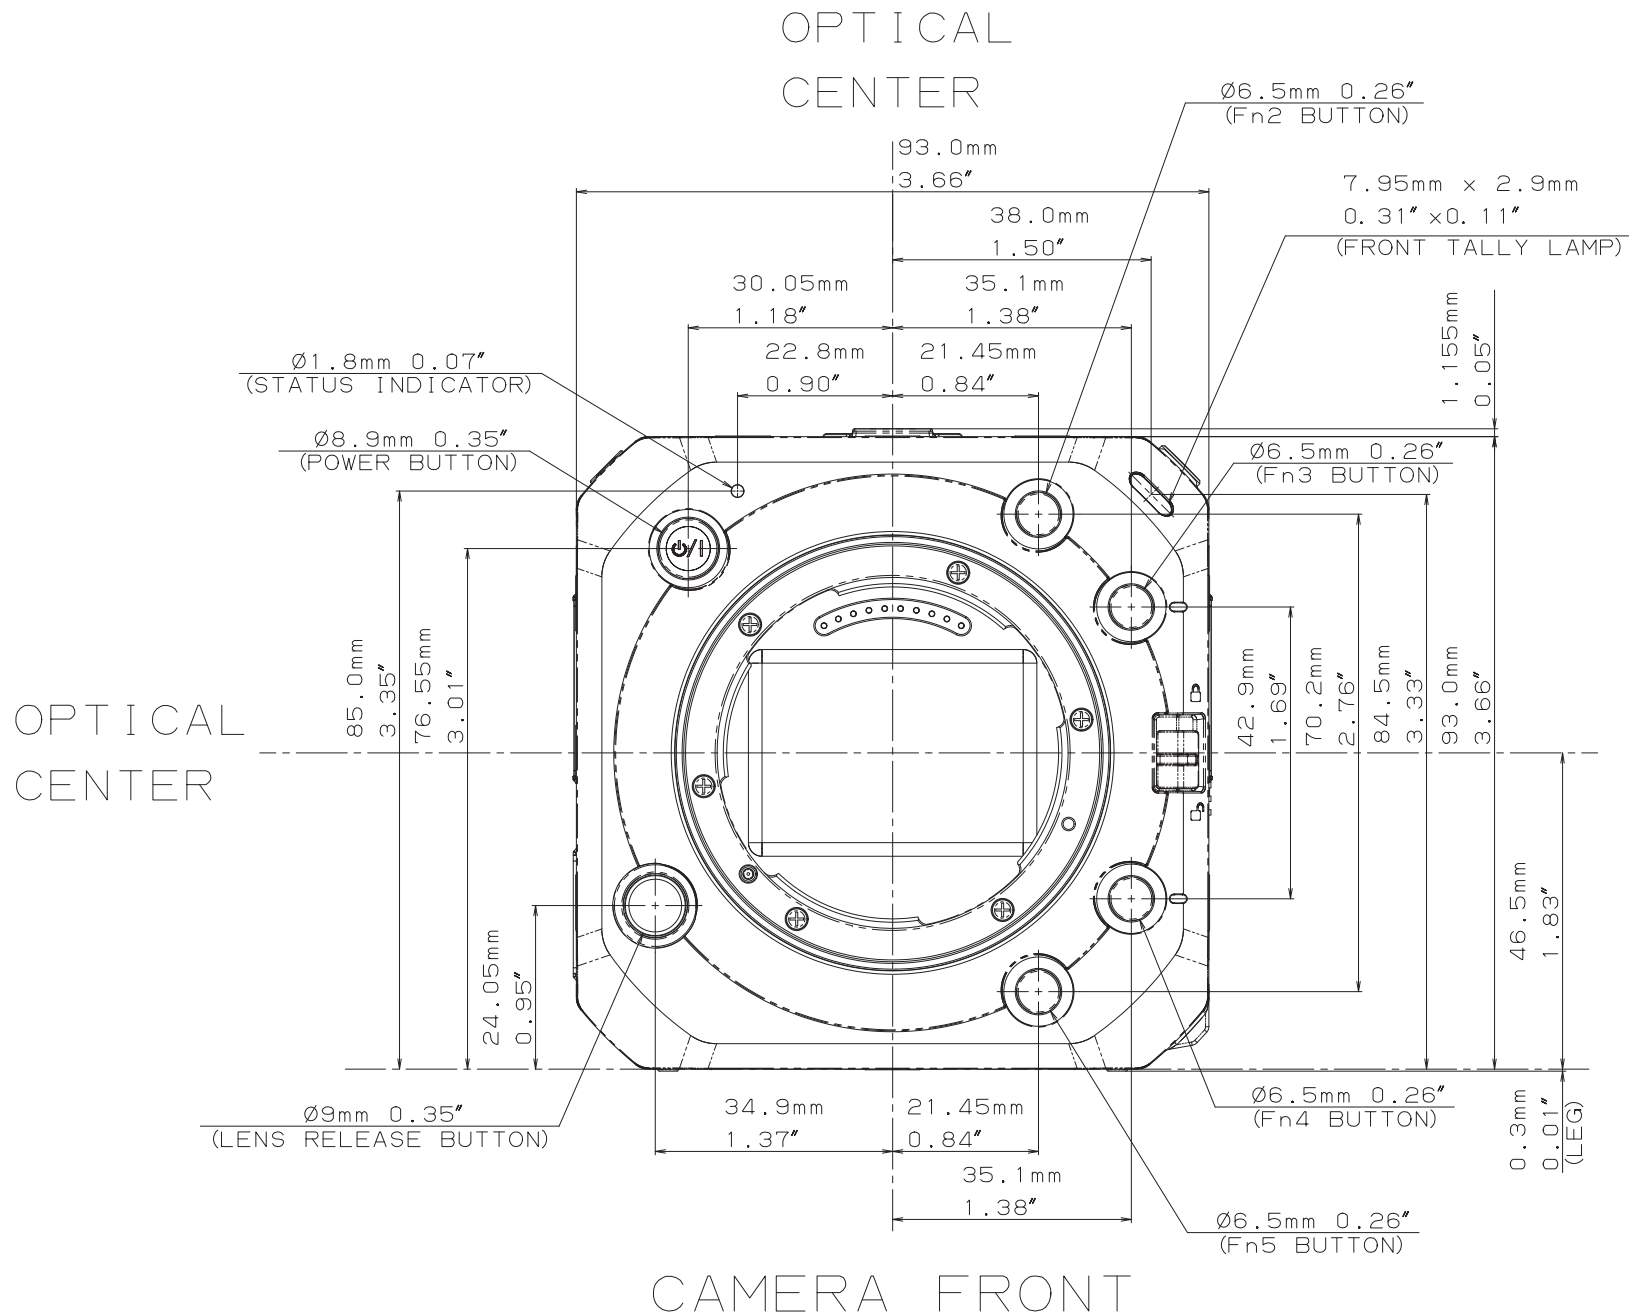

# LUMIX BS1H

BOX-STYLE MIRRORLESS CAMERA  
DC-BS1H DIMENSIONS

## Table of Contents

LUMIX BS1H Body .....	2
LUMIX BS1H with Accessories .....	7

CAMERA BACK

CAMERA BACK  
(Without Cover)

OPTICAL  
CENTER

CAMERA TOP

CAMERA BOTTOM