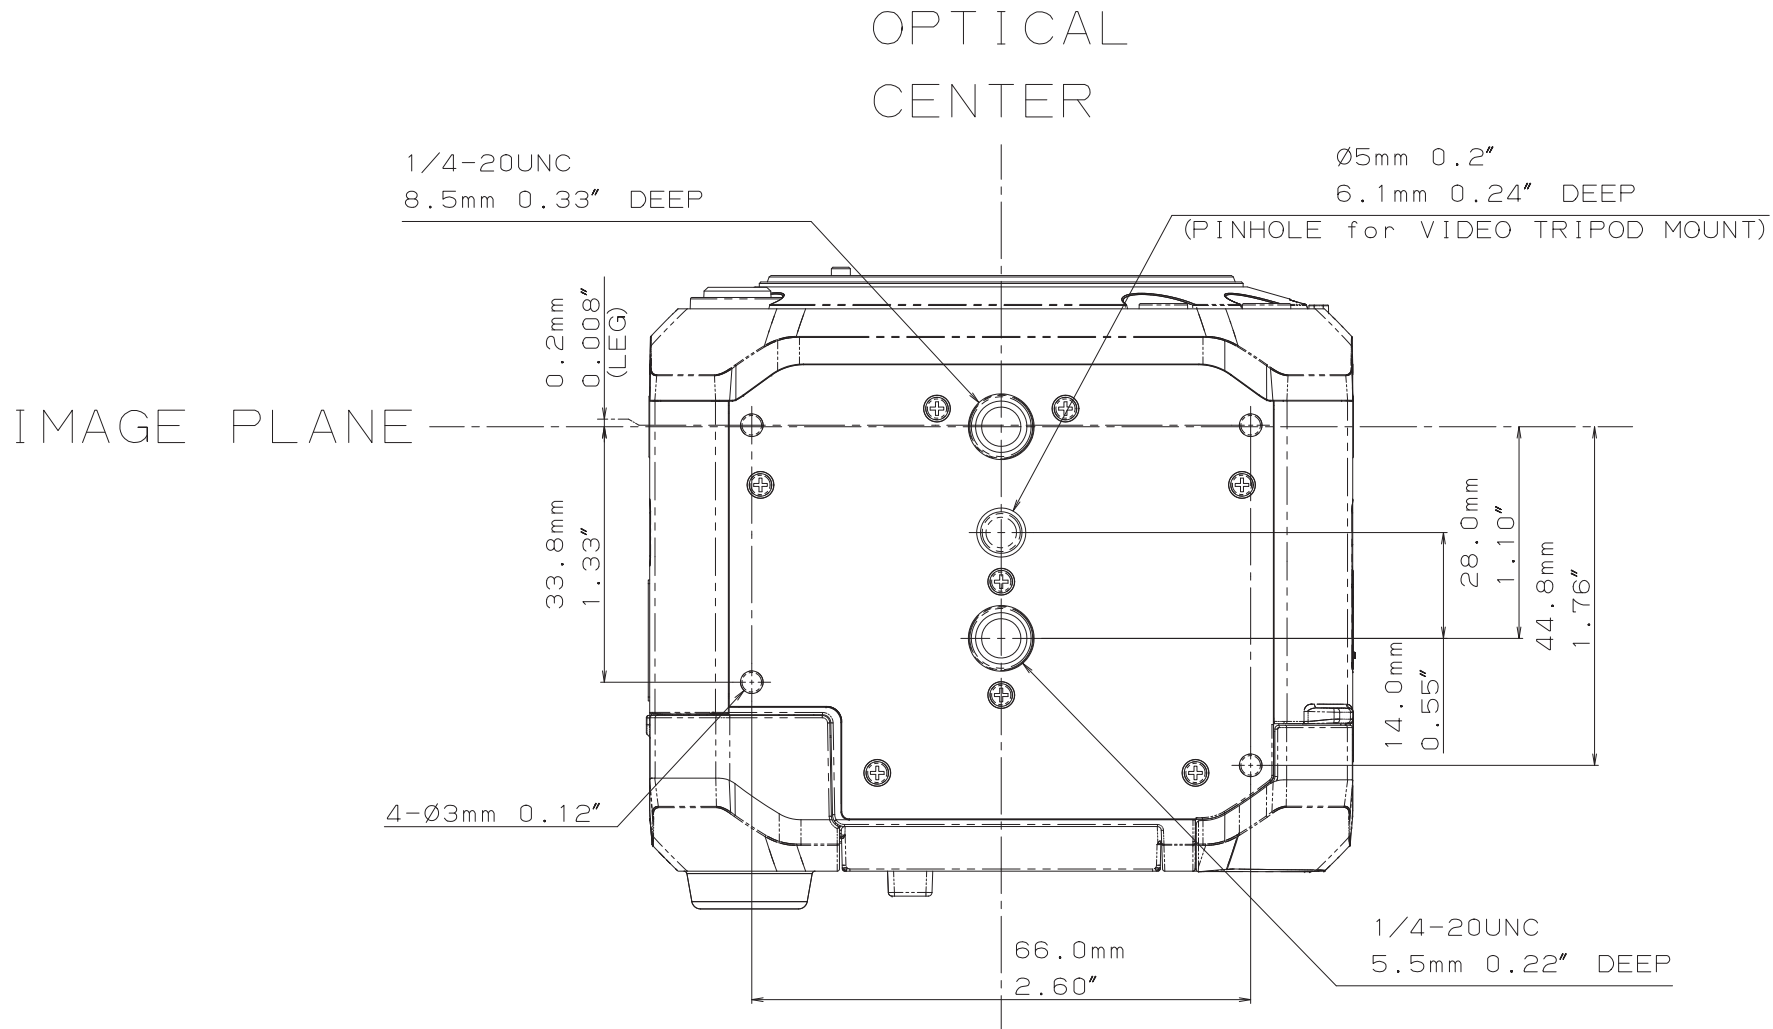

# LUMIX BS1H

BOX-STYLE MIRRORLESS CAMERA  
DC-BS1H DIMENSIONS

## Table of Contents

LUMIX BS1H Body .....	2
LUMIX BS1H with Accessories .....	7

CAMERA BACK

CAMERA BACK  
(Without Cover)

OPTICAL  
CENTER

CAMERA TOP

CAMERA BOTTOM