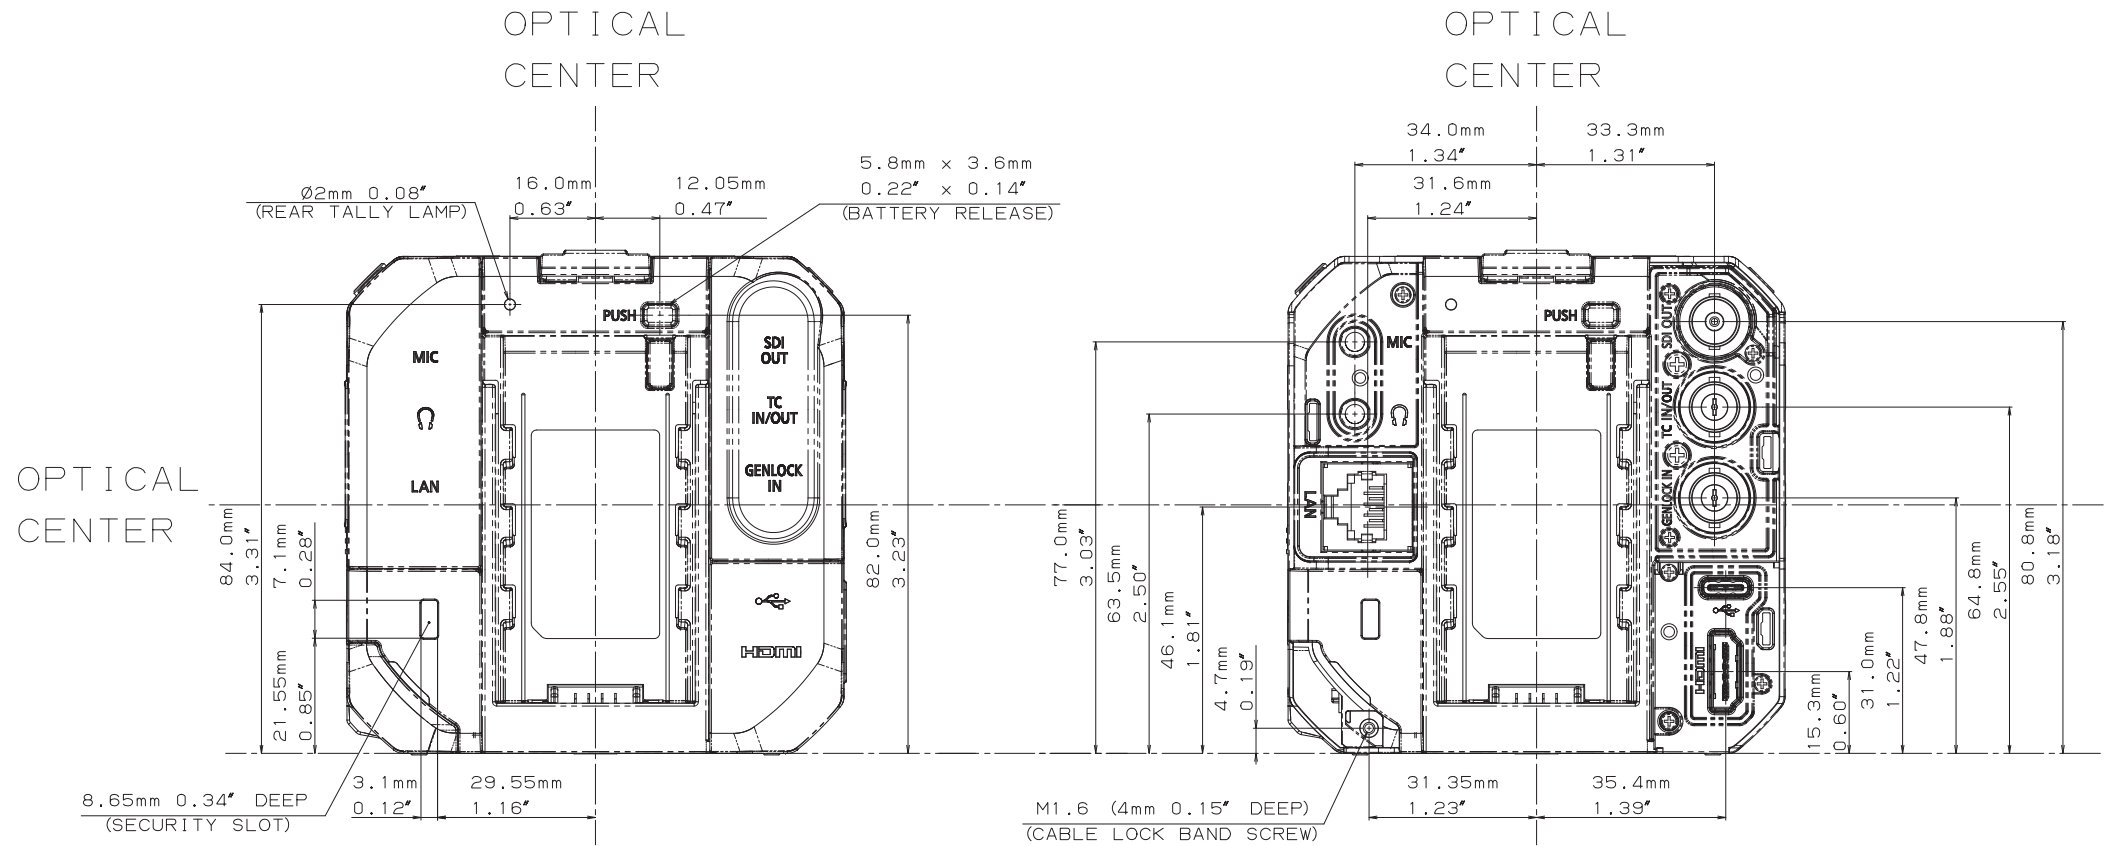

# LUMIX BS1H

BOX-STYLE MIRRORLESS CAMERA  
DC-BS1H DIMENSIONS

## Table of Contents

LUMIX BS1H Body .....	2
LUMIX BS1H with Accessories .....	7

CAMERA BACK

CAMERA BACK  
(Without Cover)

OPTICAL  
CENTER

CAMERA TOP

CAMERA BOTTOM