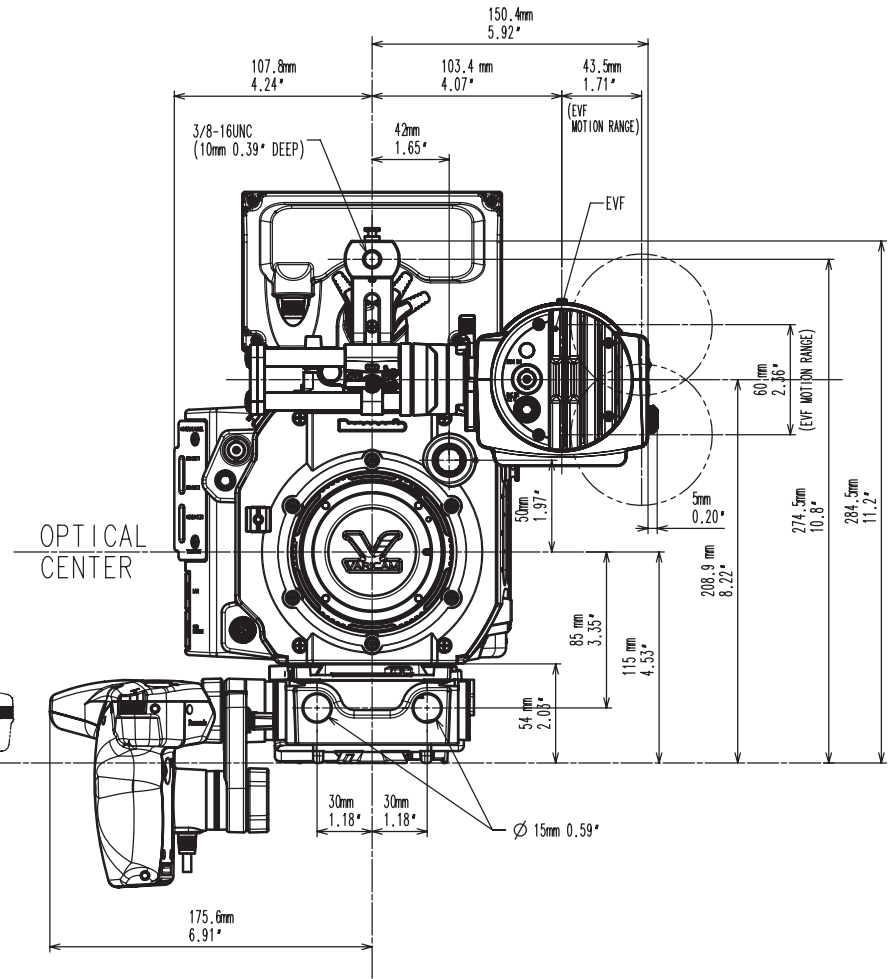

VariCam LT CAMERA DIMENSIONS

Table of Contents

VariCam LT2
VariCam LT with Accessories6

IMAGE PLANE

CAMERA TOP
(WITHOUT HANDLE)

IMAGE PLANE

CAMERA TOP
(WITH HANDLE)

IMAGE PLANE

OPTICAL CENTER

CAMERA RIGHT

CAMERA FRONT

CAMERA LEFT

CAMERA BACK

CAMERA TOP