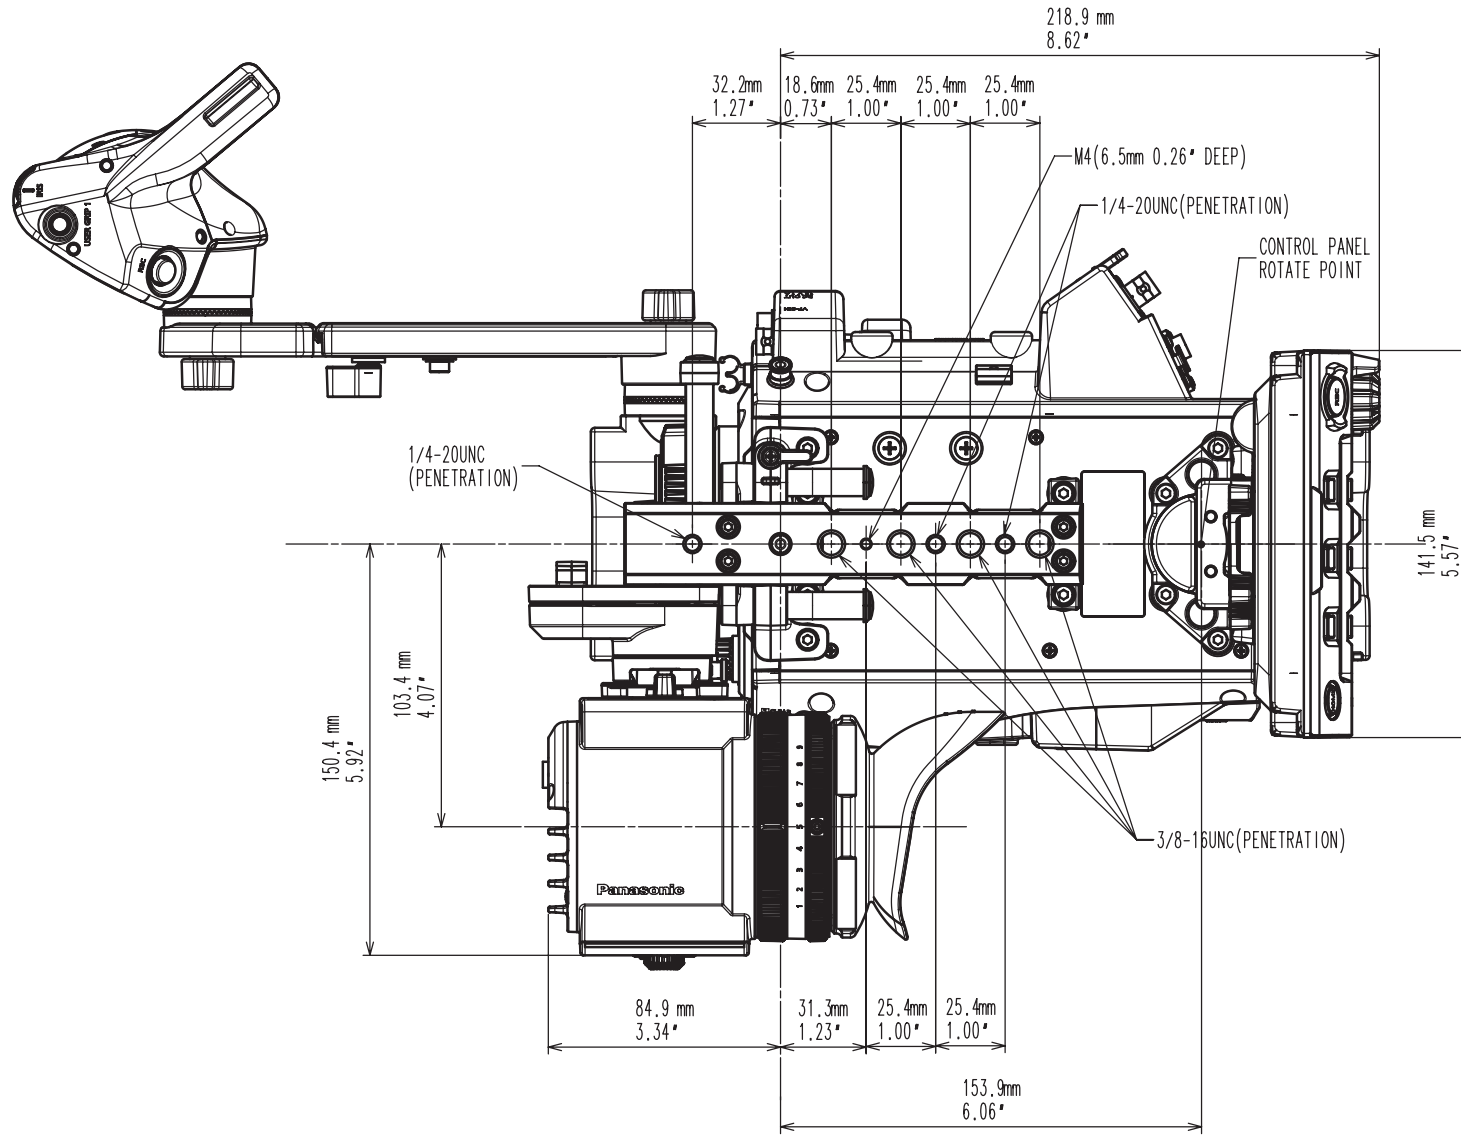

VariCam LT CAMERA DIMENSIONS

Table of Contents

VariCam LT2
VariCam LT with Accessories6

IMAGE PLANE

CAMERA TOP
(WITHOUT HANDLE)

IMAGE PLANE

CAMERA TOP
(WITH HANDLE)

IMAGE PLANE

OPTICAL CENTER

CAMERA RIGHT

CAMERA FRONT

CAMERA LEFT

CAMERA BACK

CAMERA TOP