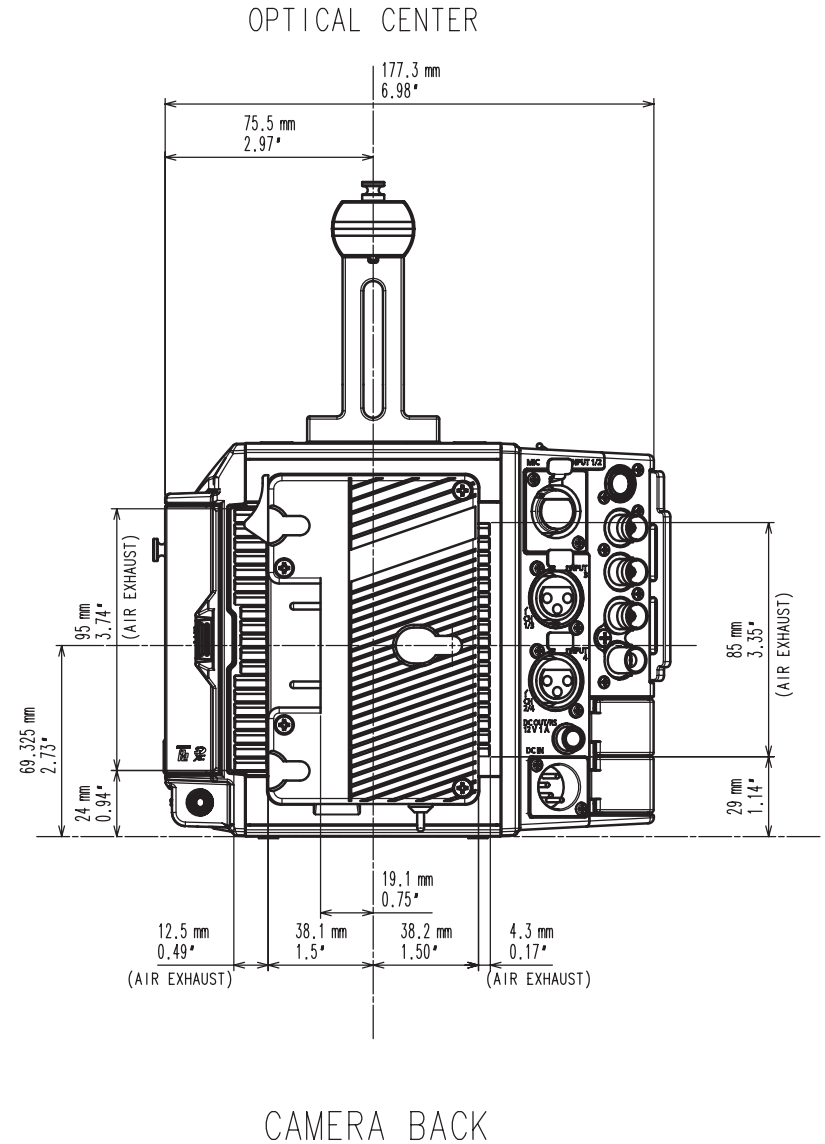

VariCam LT CAMERA DIMENSIONS

Table of Contents

VariCam LT2
VariCam LT with Accessories6

IMAGE PLANE

CAMERA TOP
(WITHOUT HANDLE)

IMAGE PLANE

CAMERA TOP
(WITH HANDLE)

IMAGE PLANE

OPTICAL CENTER

CAMERA RIGHT

CAMERA FRONT

CAMERA LEFT

CAMERA BACK

CAMERA TOP