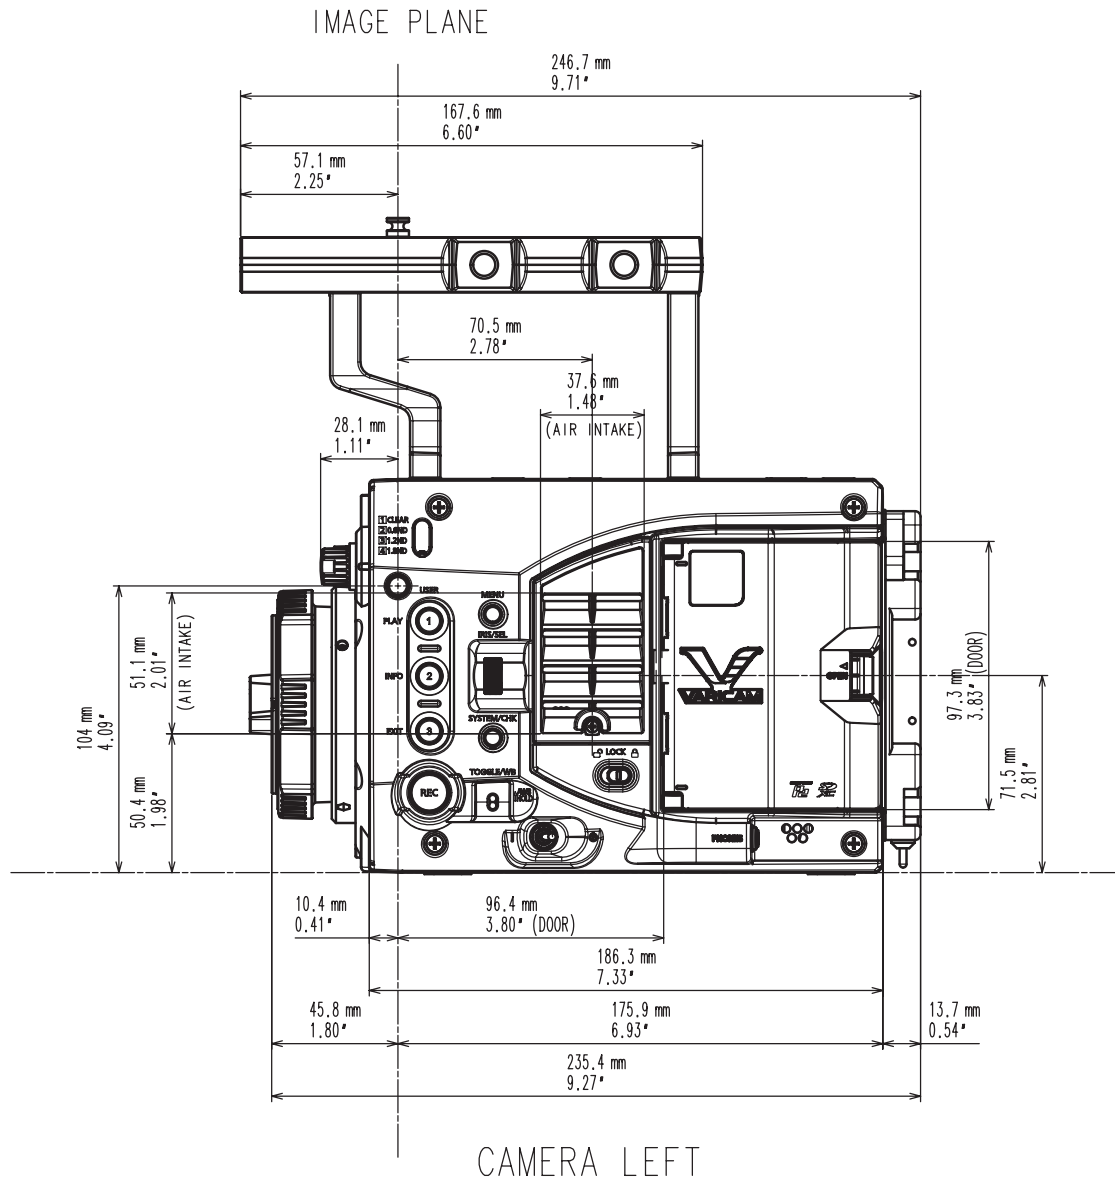

VariCam LT CAMERA DIMENSIONS

Table of Contents

VariCam LT2
VariCam LT with Accessories6

IMAGE PLANE

CAMERA TOP
(WITHOUT HANDLE)

IMAGE PLANE

CAMERA TOP
(WITH HANDLE)

IMAGE PLANE

OPTICAL CENTER

CAMERA RIGHT

CAMERA FRONT

CAMERA LEFT

CAMERA BACK

CAMERA TOP