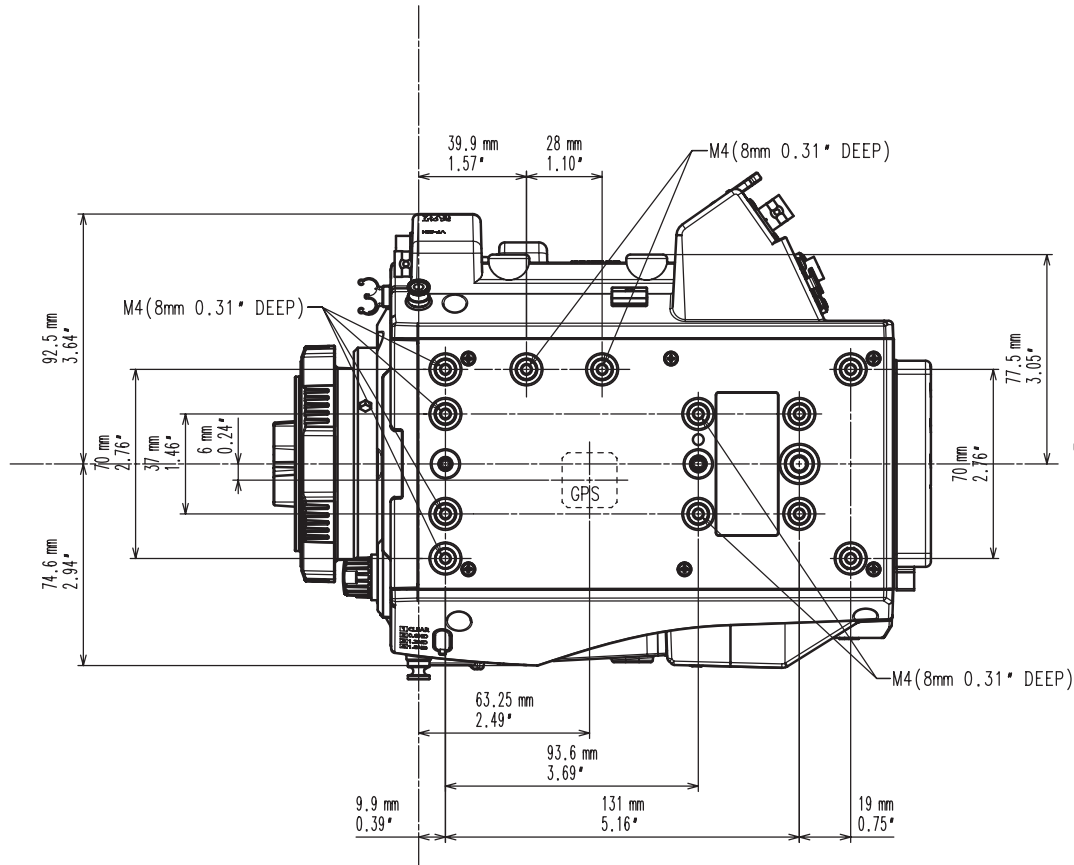

VariCam LT CAMERA DIMENSIONS

Table of Contents

VariCam LT2
VariCam LT with Accessories6

IMAGE PLANE

CAMERA TOP
(WITHOUT HANDLE)

IMAGE PLANE

CAMERA TOP
(WITH HANDLE)

IMAGE PLANE

OPTICAL CENTER

CAMERA RIGHT

CAMERA FRONT

CAMERA LEFT

CAMERA BACK

CAMERA TOP