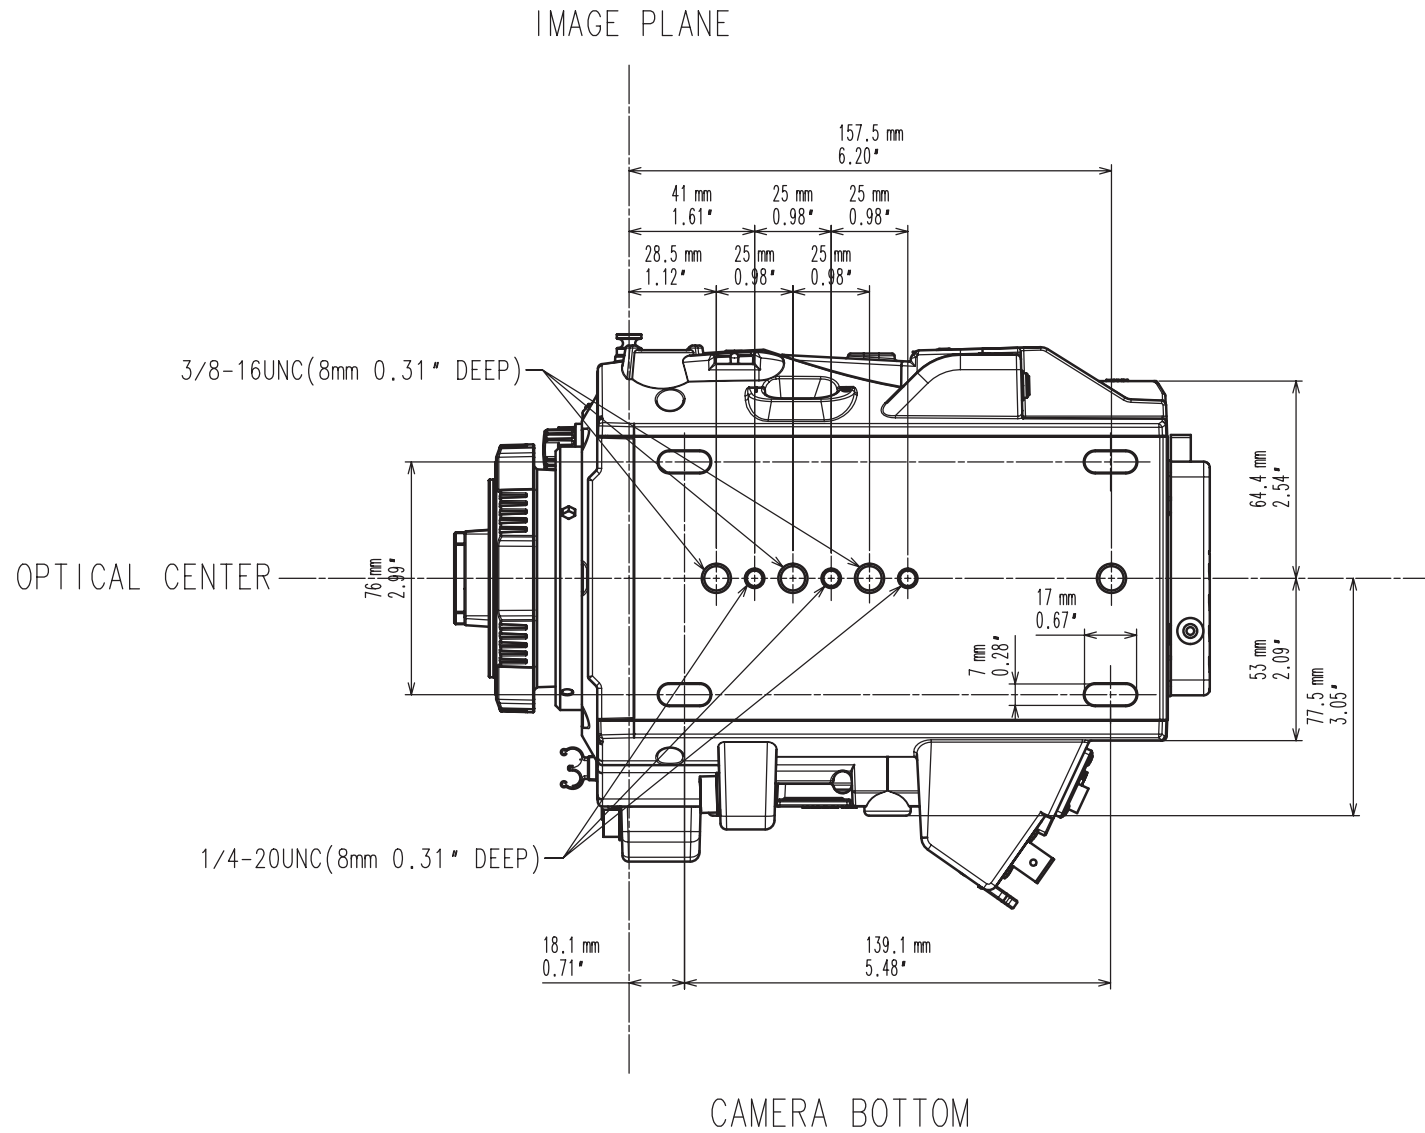

VariCam LT CAMERA DIMENSIONS

Table of Contents

VariCam LT2
VariCam LT with Accessories6

IMAGE PLANE

CAMERA TOP
(WITHOUT HANDLE)

IMAGE PLANE

CAMERA TOP
(WITH HANDLE)

IMAGE PLANE

OPTICAL CENTER

CAMERA RIGHT

CAMERA FRONT

CAMERA LEFT

CAMERA BACK

CAMERA TOP