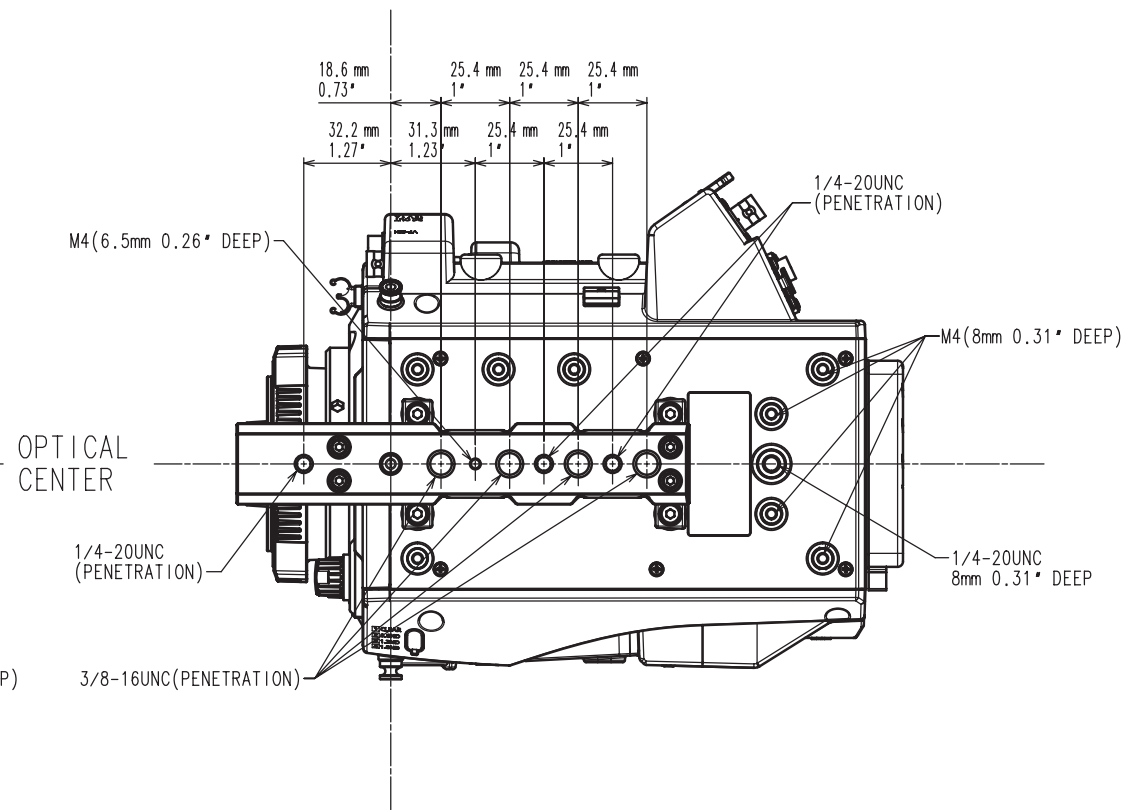

VariCam LT CAMERA DIMENSIONS

Table of Contents

VariCam LT2
VariCam LT with Accessories6

IMAGE PLANE

CAMERA TOP
(WITHOUT HANDLE)

IMAGE PLANE

CAMERA TOP
(WITH HANDLE)

IMAGE PLANE

OPTICAL CENTER

CAMERA RIGHT

CAMERA FRONT

CAMERA LEFT

CAMERA BACK

CAMERA TOP