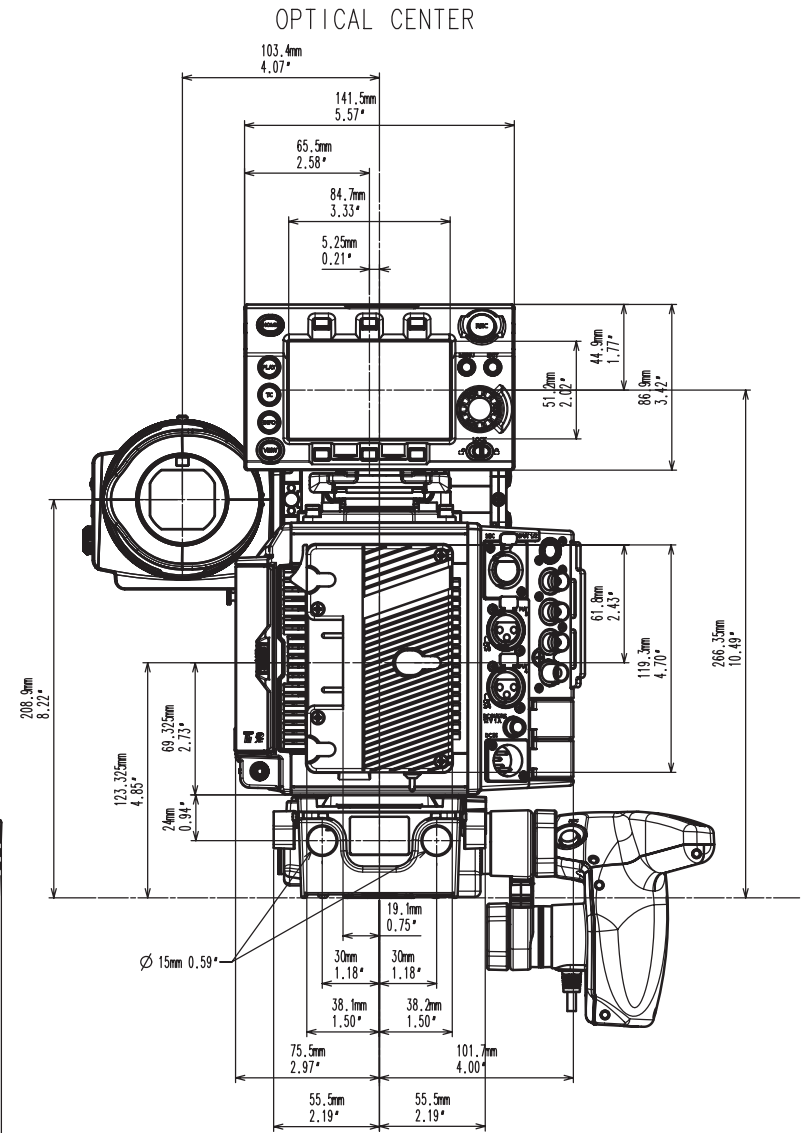

VariCam LT CAMERA DIMENSIONS

Table of Contents

VariCam LT2
VariCam LT with Accessories6

IMAGE PLANE

CAMERA TOP
(WITHOUT HANDLE)

IMAGE PLANE

CAMERA TOP
(WITH HANDLE)

IMAGE PLANE

OPTICAL CENTER

CAMERA RIGHT

CAMERA FRONT

CAMERA LEFT

CAMERA BACK

CAMERA TOP