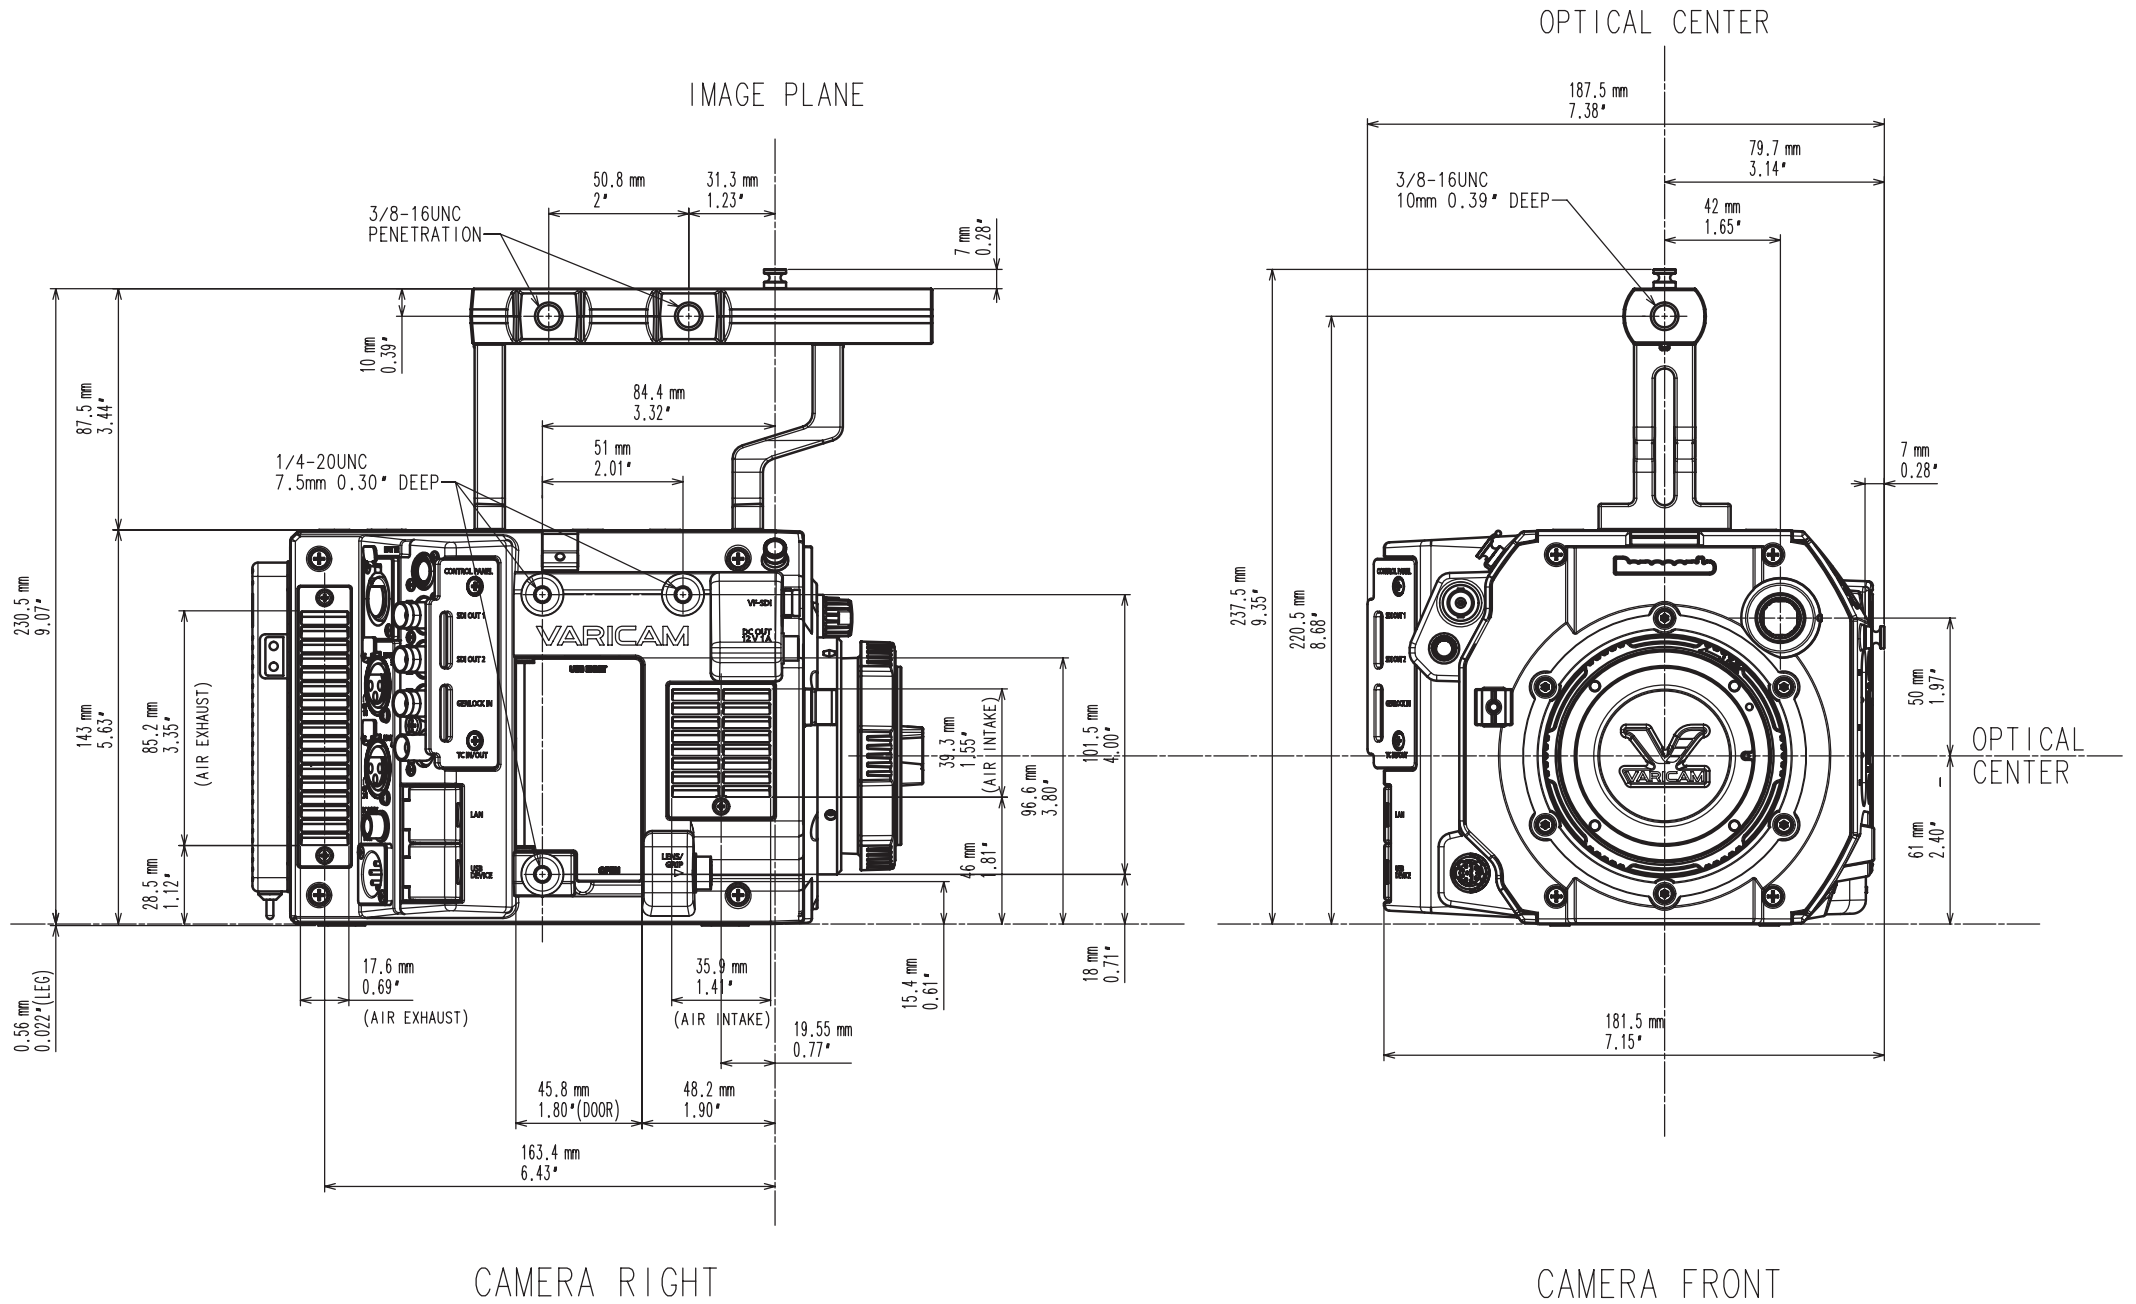

VariCam LT CAMERA DIMENSIONS

Table of Contents

VariCam LT2
VariCam LT with Accessories6

IMAGE PLANE

CAMERA TOP
(WITHOUT HANDLE)

IMAGE PLANE

CAMERA TOP
(WITH HANDLE)

IMAGE PLANE

OPTICAL CENTER

CAMERA RIGHT

CAMERA FRONT

CAMERA LEFT

CAMERA BACK

CAMERA TOP