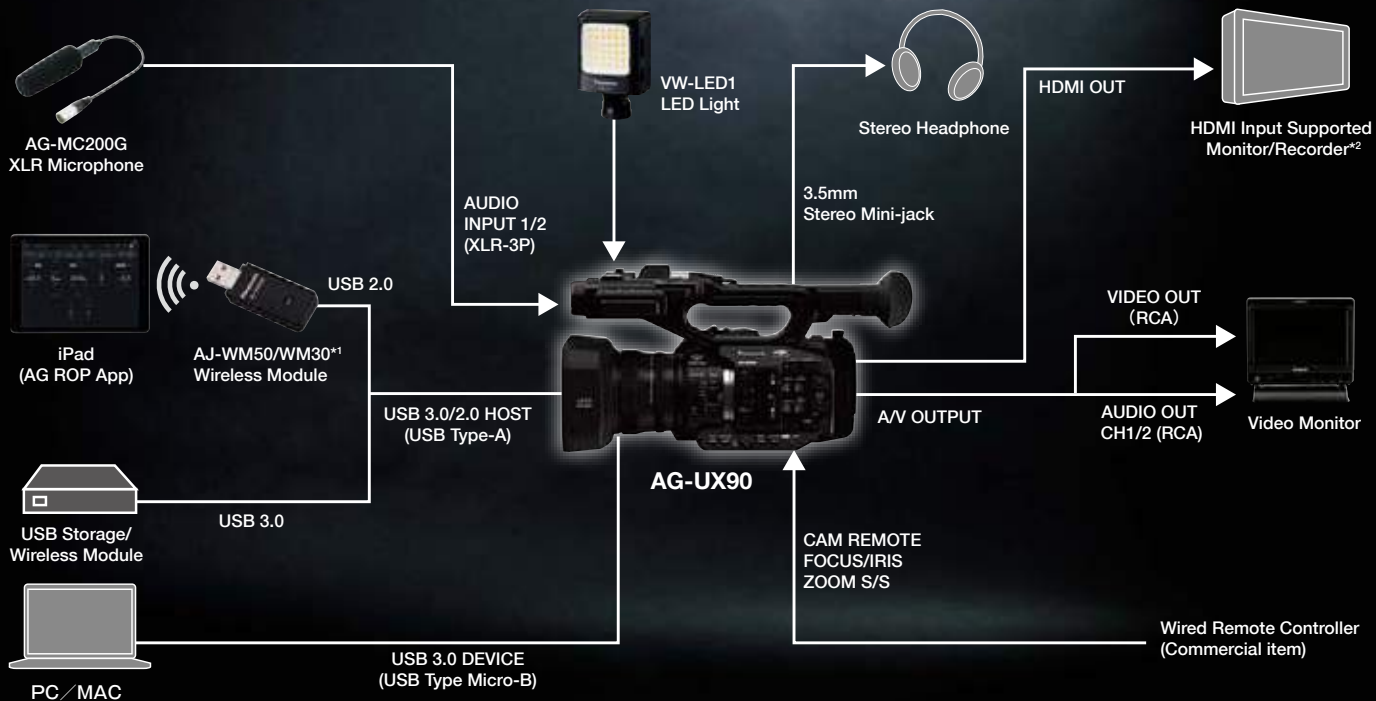

UX SERIES

FOR PROFESSIONAL 4K SHOOTING

*1: Not available in some areas.

*2: Operation check models: ATOMOS SHOGUN.