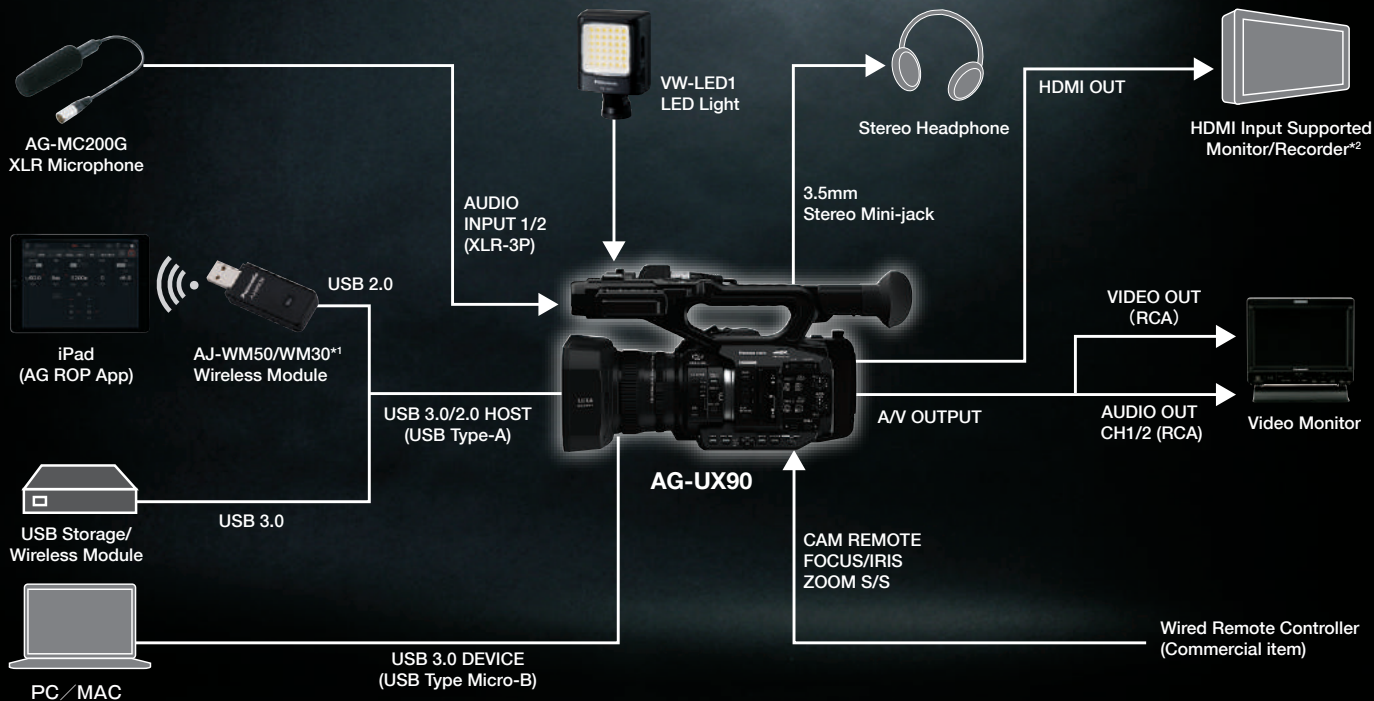

# UX SERIES

FOR PROFESSIONAL 4K SHOOTING

\*1: Not available in some areas.

\*2: Operation check models: ATOMOS SHOGUN.