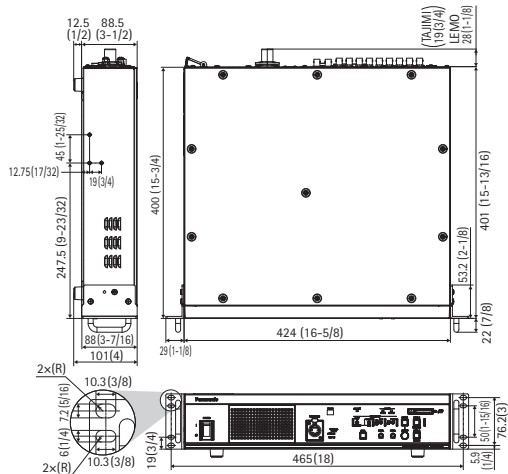

# Dimensions

As of April, 2021  
Unit: mm(inches)

## ■ AK-HCU250PJ/EJ/PSJ/ESJ/PTJ

\* Dimensions are for LEMO connector model.