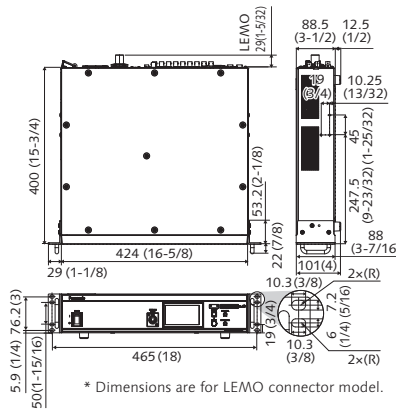

AK-PLV100GSJ

* Dimensions are for LEMO connector model.

AK-UCU710PSJ/UCU710ESJ/UCU710PJ/UCU710EJ
AK-UCU700PSJ/UCU700EJ/UCU700PJ/UCU700EJ

* Dimensions are for LEMO connector model.

AK-HCU250PSJ/ESJ

* Dimensions are for LEMO connector model.