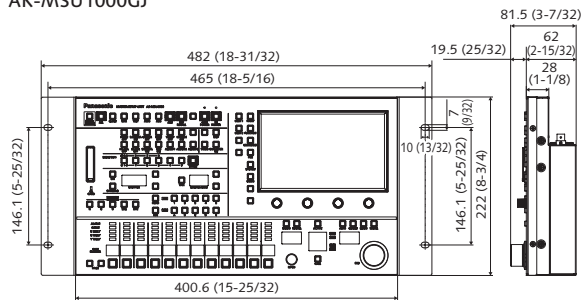

AK-MSU1000GJ