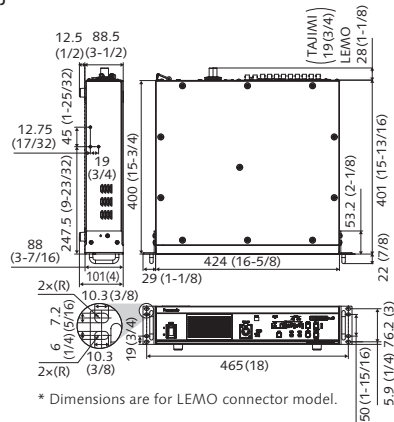

AK-PLV100GSJ

* Dimensions are for LEMO connector model.

AK-UCU710PSJ/UCU710ESJ/UCU710PJ/UCU710EJ
AK-UCU700PSJ/UCU700EJ/UCU700PJ/UCU700EJ

* Dimensions are for LEMO connector model.

AK-HCU250PSJ/ESJ

* Dimensions are for LEMO connector model.