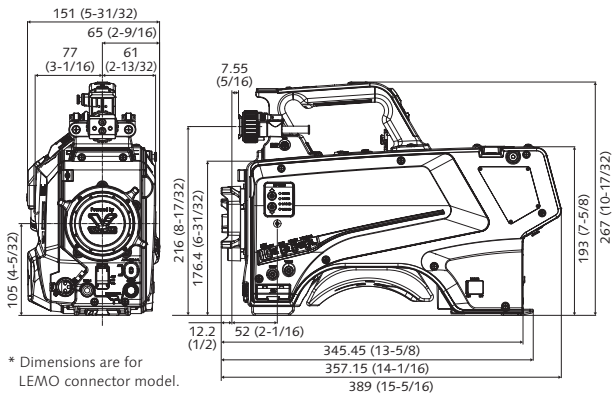

AK-PLV100GSJ

* Dimensions are for LEMO connector model.

AK-UCU710PSJ/UCU710ESJ/UCU710PJ/UCU710EJ
AK-UCU700PSJ/UCU700EJ/UCU700PJ/UCU700EJ

* Dimensions are for LEMO connector model.

AK-HCU250PSJ/ESJ

* Dimensions are for LEMO connector model.