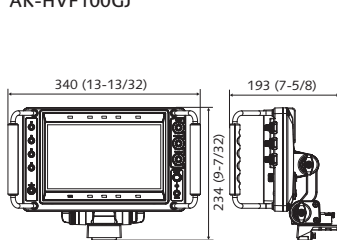

AK-HVF100GJ