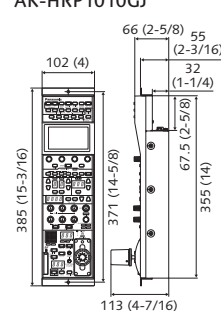

AK-HRP1010GJ