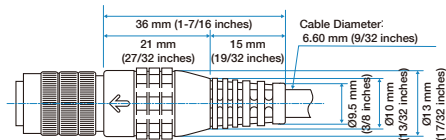

Options

As of April, 2017

AG-C20003G 3 m (9.84 ft)
AG-C20020G 20 m (65.62 ft)
 Camera Head Option Cable

SDHC/SDXC Memory Card

AG-VBR118G (11,800 mAh)
AG-VBR89G (8,850 mAh)
AG-VBR59 (5,900 mAh)
 Battery Pack

AG-BRD50
 Battery Charger

VW-VBD58 (5,800 mAh)
 Battery Pack
AG-B23
 Battery Charger

Camera Head Option Cable Dimensions

Battery Pack Charge Capacity and Charge Time

Product Number	Voltage/Capacity	Charge time*
AG-VBR118G	7.28 V 11800 mAh 86 Wh	Approx. 280 min.
AG-VBR89G	7.28 V 8850 mAh 65 Wh	Approx. 240 min.
AG-VBR59	7.28 V 5900 mAh 43 Wh	Approx. 200 min.
VW-VBD58	7.2 V 5800 mAh 42 Wh	Approx. 320 min.