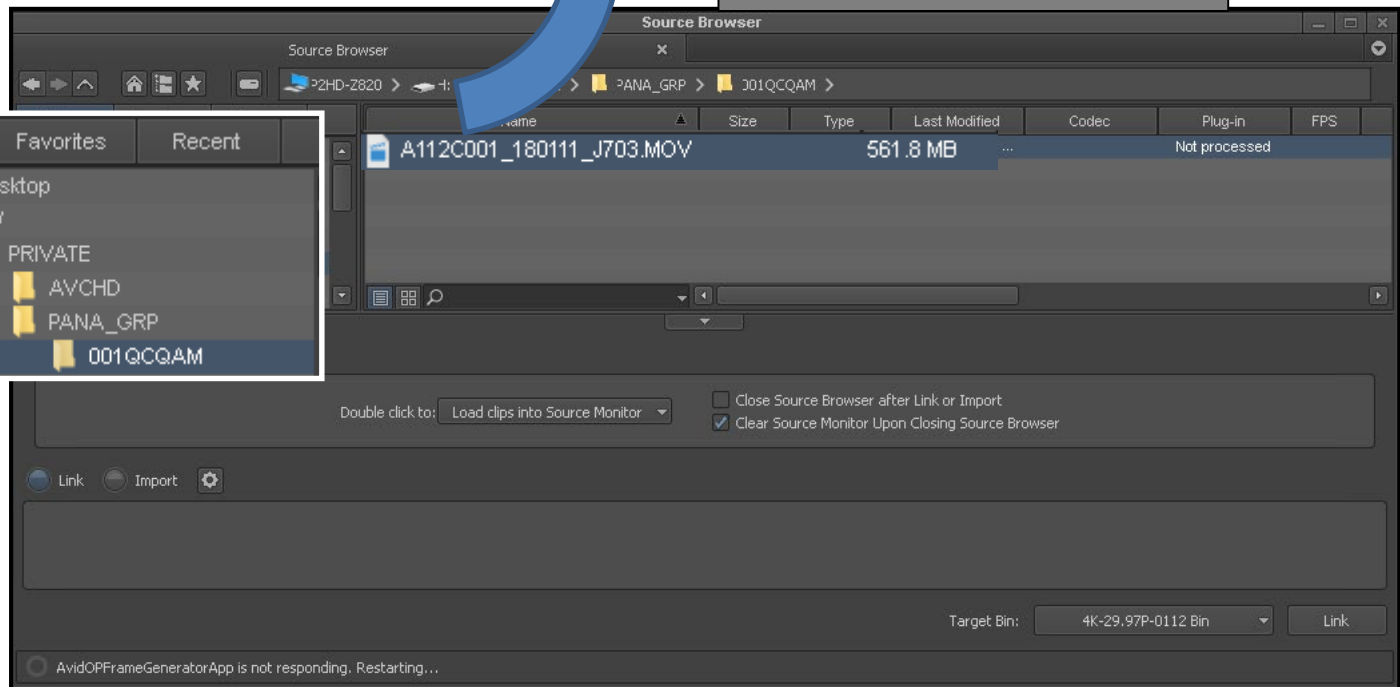

Guide for AG-CX350 clip import on (Win) Media Composer Ver.8.9.4

1/2

Clips are recognized automatically on Source Browser.

Source Browser Screen

AVCHD

MOV

Guide for AG-CX350 clip import on (Win) Media Composer Ver.8.9.4