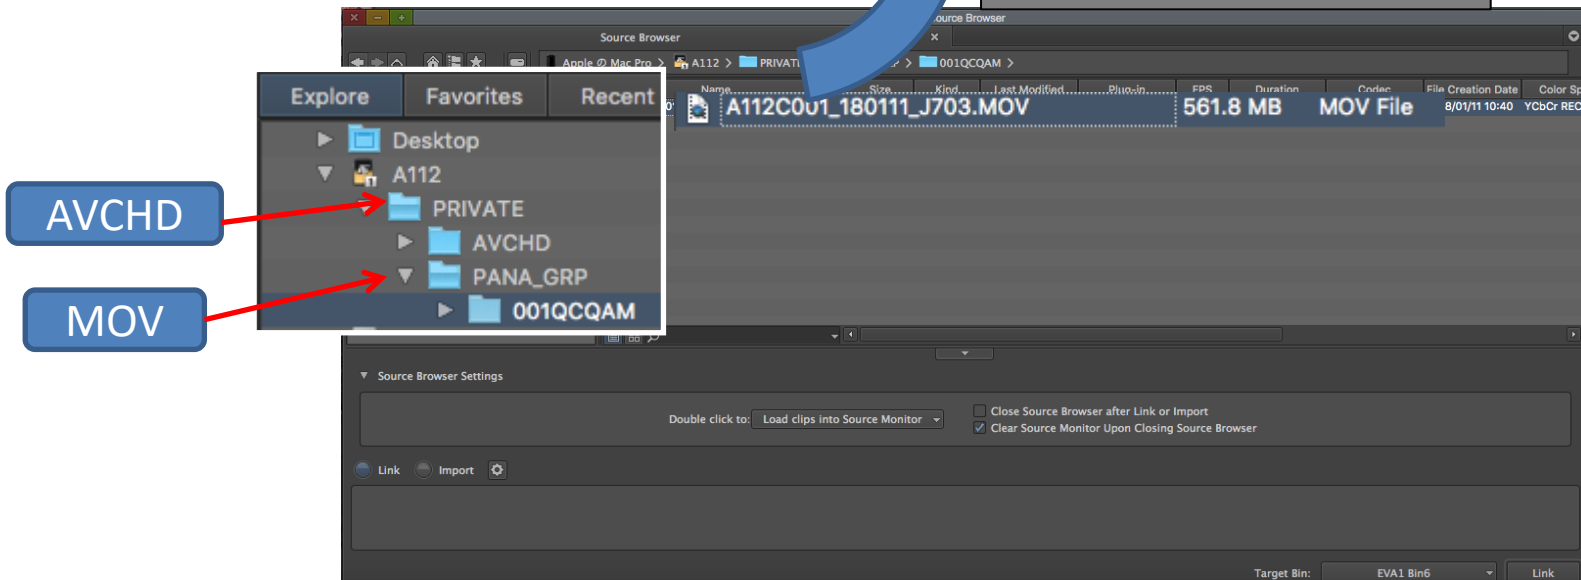

Guide for AU-EVA1 clip import on (Mac) Media Composer Ver.8.9.4

1/2

On the source browser screen
It recognizes automatically.

Source Browser Screen

Guide for AU-EVA1 clip import on (Mac) Media Composer Ver.8.9.4