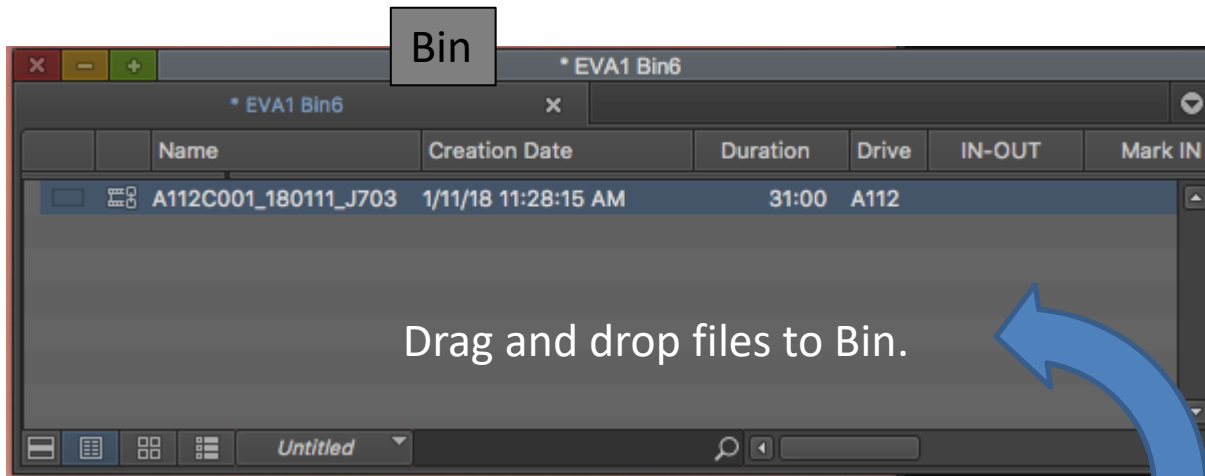

Guide for AU-EVA1 clip import on (Mac) Media Composer Ver.8.9.4

1/2

On the source browser screen
It recognizes automatically.

Source Browser Screen

Guide for AU-EVA1 clip import on (Mac) Media Composer Ver.8.9.4