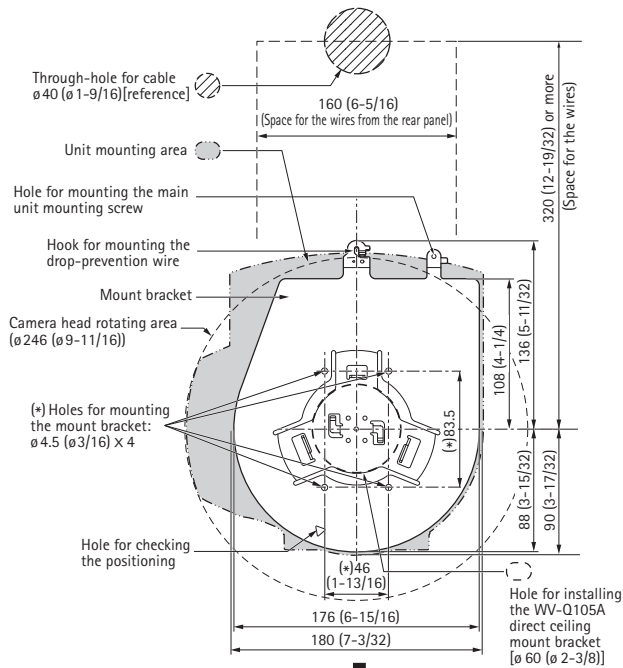

AW-UE150W/K Dimensions

Unit: mm (inches)

AW-UE150W/K Bottom View

Unit: mm (inches)

↓
The front panel of the unit on this side