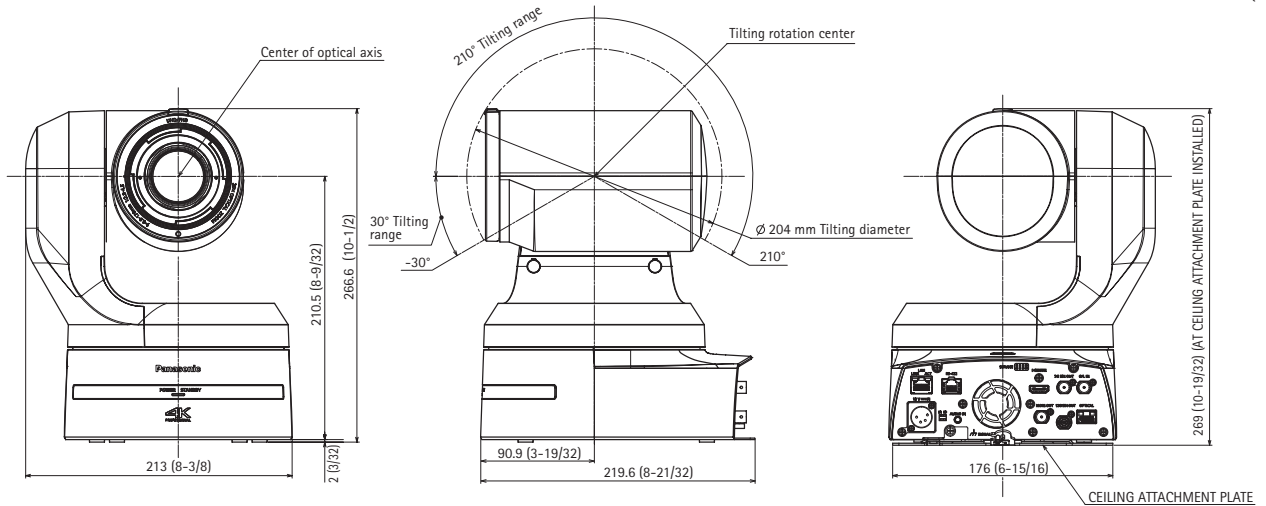

AW-UE150W/K Dimensions

Unit: mm (inches)

AW-UE150W/K Bottom View

Unit: mm (inches)

↓
The front panel of the unit on this side