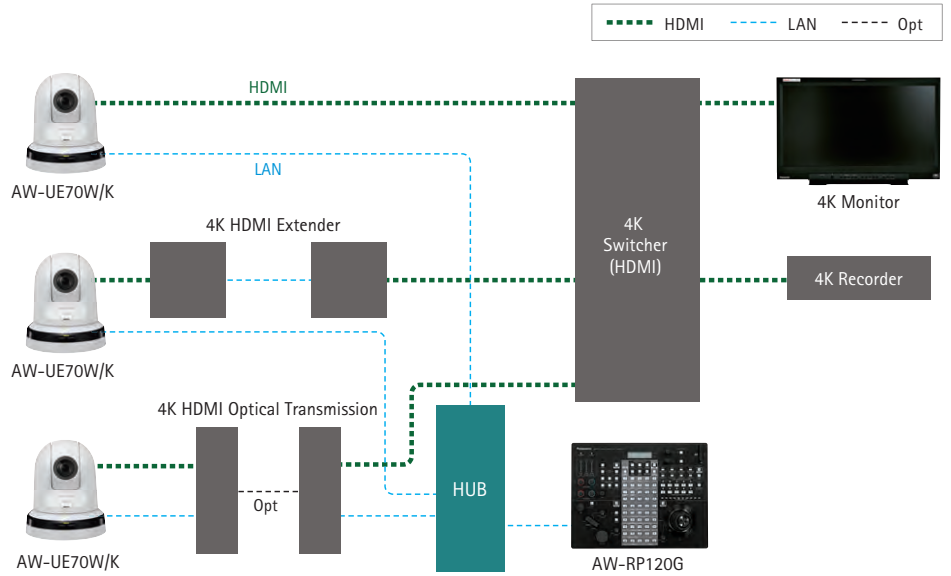

Application 01: Signage

Signage that expresses the mood of the location by 4K video

Place AW-UE70W/K cameras in a large commercial facility or event venue to record the live footage. You can then show 4K video on a large video wall. By splitting the screen display, you can show video from a variety of spots.

Application 02: Video Production

Production of 4K video using compact remote cameras

Efficiently add AW-UE70W/K cameras to a 4K switcher of an existing studio. This allows you to build a compact 4K program production system capable of handling professional uses while achieving good cost performance.

Application 03: Web Conferencing

Web conferences with high-definition views from the venue as a whole to individual speakers

Set up AW-UE70W/K cameras to achieve high-resolution zooming in 4K/HD at web conferences. Catch the big picture with high-definition video that shows all the details including the expressions of individual speakers by high-resolution zooming. That way, you can shoot conference video that gives a feel of almost like being there.