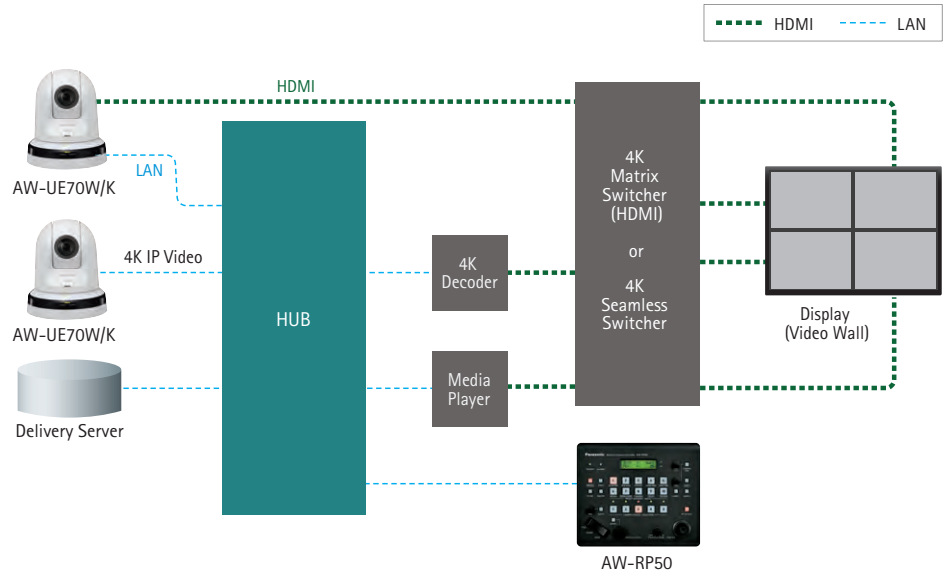

Application 01: Signage

Signage that expresses the mood of the location by 4K video

Place AW-UE70W/K cameras in a large commercial facility or event venue to record the live footage. You can then show 4K video on a large video wall. By splitting the screen display, you can show video from a variety of spots.

Application 02: Video Production

Production of 4K video using compact remote cameras

Efficiently add AW-UE70W/K cameras to a 4K switcher of an existing studio. This allows you to build a compact 4K program production system capable of handling professional uses while achieving good cost performance.

Application 03: Web Conferencing

Web conferences with high-definition views from the venue as a whole to individual speakers

Set up AW-UE70W/K cameras to achieve high-resolution zooming in 4K/HD at web conferences. Catch the big picture with high-definition video that shows all the details including the expressions of individual speakers by high-resolution zooming. That way, you can shoot conference video that gives a feel of almost like being there.