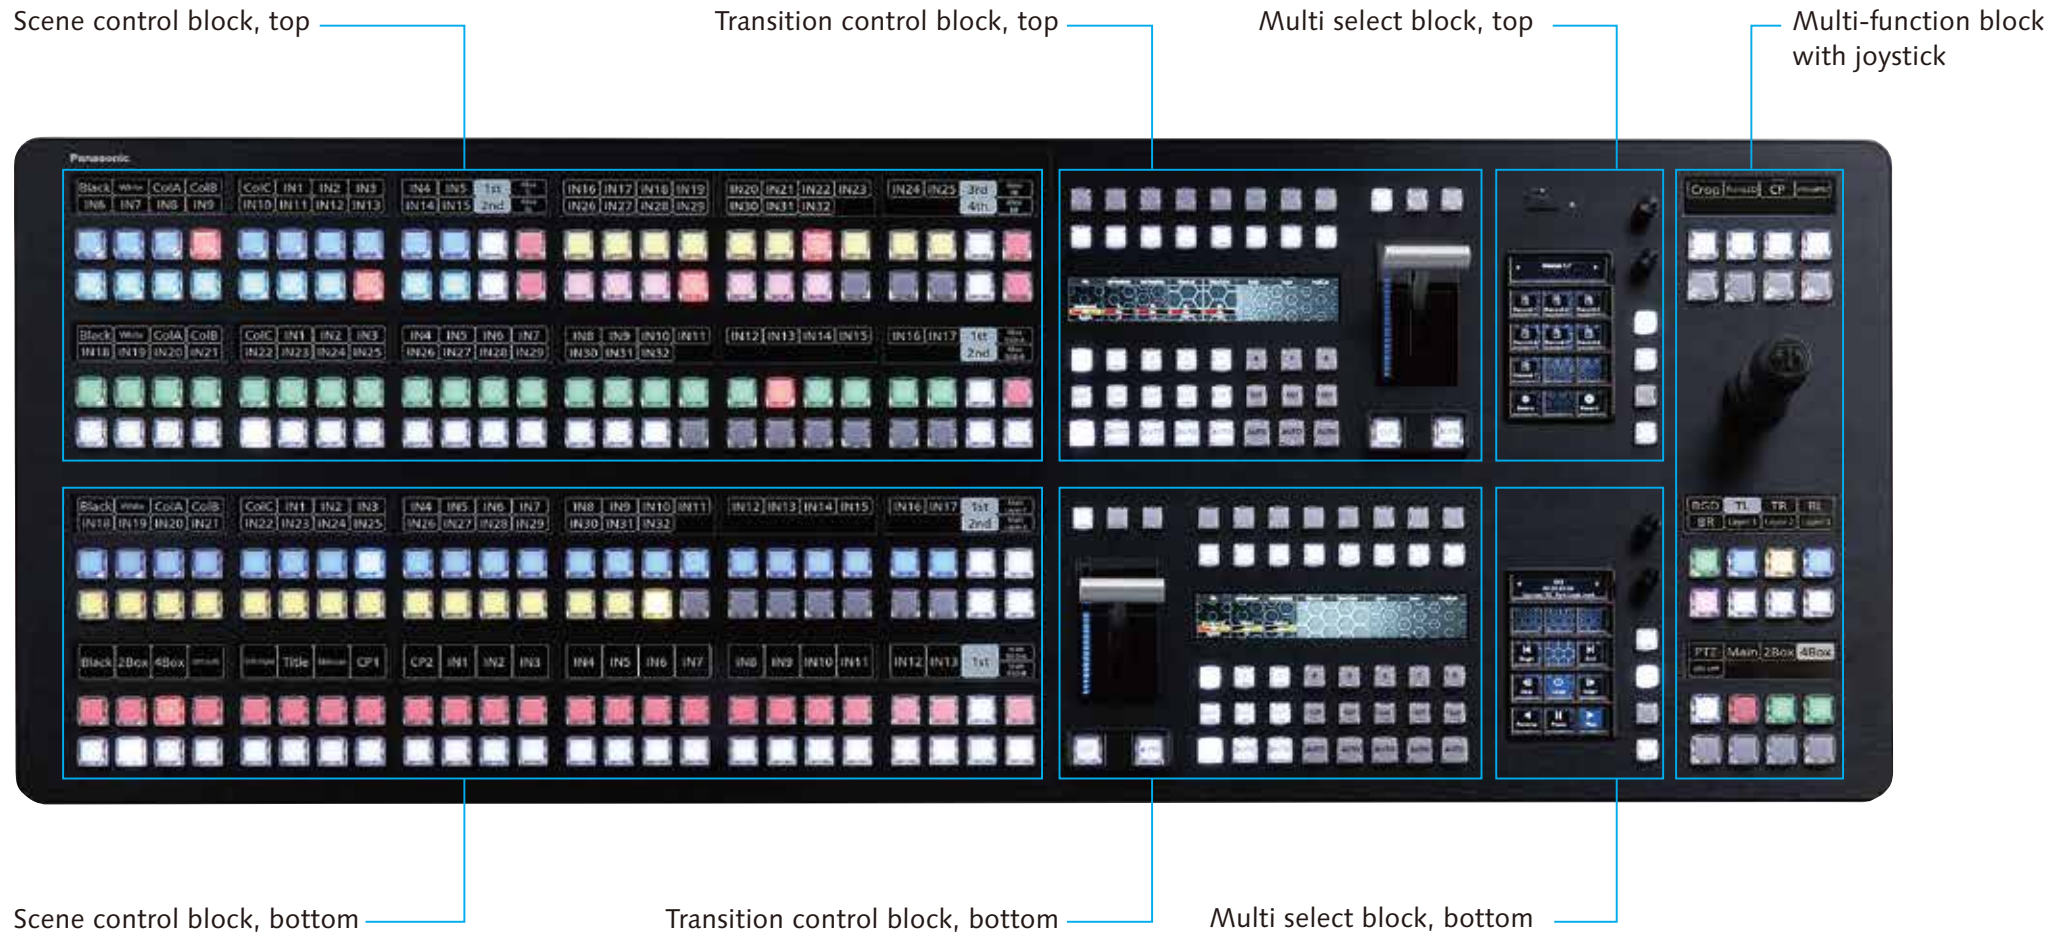

AT-KC10C1

Kairos Control (Control Panel) Standard Type

Two faders with 24XPT layout, all elements user assignable and multi control with joystick.

Rear Panel Terminals

LAN RJ-45 1GbE

Power 1: DC IN 12V and power switch

Power 2: DC IN 12V and power switch