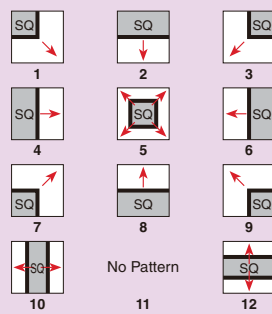

Wipe patterns

■ AV-HS450

■ AV-HS400A

WIPE

SQ (Squeeze)

SL (Slide)

3D (3 Dimension)

* Key transition only.

■ AW-HS50

WIPE

SQ2 (Squeeze2)

SL2 (Slide2)

3D2 (3 Dimension2)