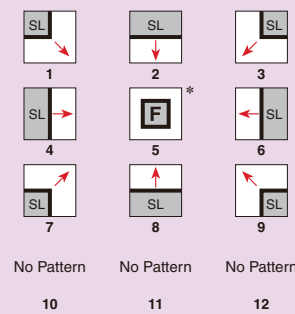

Wipe patterns

■ AV-HS450

■ AV-HS400A

WIPE

SQ (Squeeze)

SL (Slide)

3D (3 Dimension)

* Key transition only.

■ AW-HS50

WIPE

SQ2 (Squeeze2)

SL2 (Slide2)

3D2 (3 Dimension2)