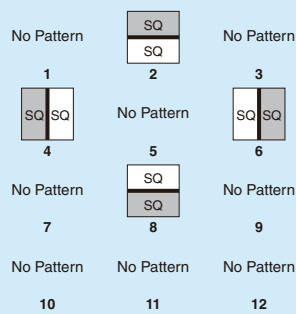

Wipe patterns

■ AV-HS450

■ AV-HS400A

WIPE

SQ (Squeeze)

SL (Slide)

3D (3 Dimension)

* Key transition only.

■ AW-HS50

WIPE

SQ2 (Squeeze2)

SL2 (Slide2)

3D2 (3 Dimension2)