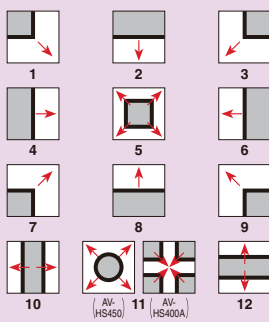

Wipe patterns

■ AV-HS450

■ AV-HS400A

WIPE

SQ (Squeeze)

SL (Slide)

3D (3 Dimension)

* Key transition only.

■ AW-HS50

WIPE

SQ2 (Squeeze2)

SL2 (Slide2)

3D2 (3 Dimension2)