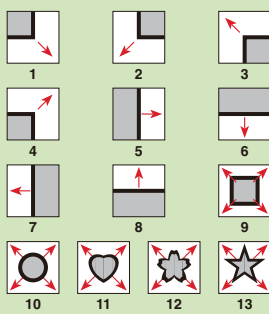

Wipe patterns

■ AV-HS450

■ AV-HS400A

WIPE

SQ (Squeeze)

SL (Slide)

3D (3 Dimension)

* Key transition only.

■ AW-HS50

WIPE

SQ2 (Squeeze2)

SL2 (Slide2)

3D2 (3 Dimension2)