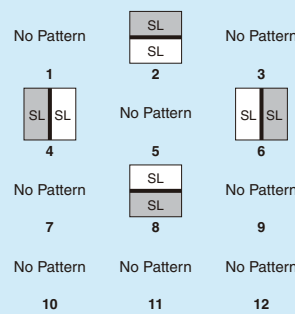

Wipe patterns

■ AV-HS450

■ AV-HS400A

WIPE

SQ (Squeeze)

SL (Slide)

3D (3 Dimension)

* Key transition only.

■ AW-HS50

WIPE

SQ2 (Squeeze2)

SL2 (Slide2)

3D2 (3 Dimension2)