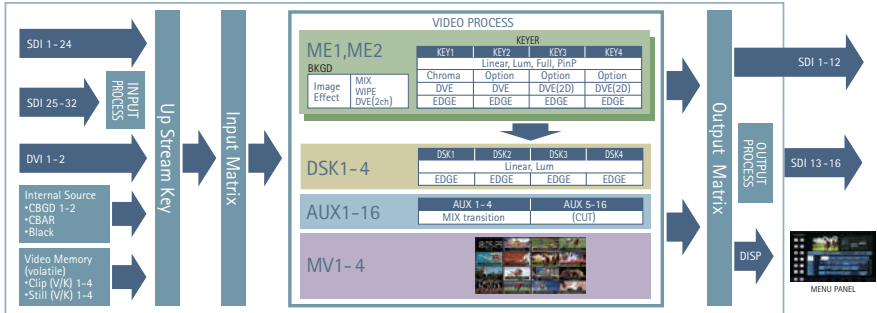

AV-HS6000 Block Diagrams

AV-HS6000 Block Diagram (Standard mode)

AV-HS6000 Block Diagram (3G mode)

*Input and output is by odd-numbered terminals only. *1080i format signals where half of the lines are thinned out from OUT13 and OUT15 (1080p) format signals are output from OUT14 and OUT16 terminals.

AV-HS6000 Block Diagram (4K mode)

*1080i format signals where half of the lines are thinned out from OUT13 and OUT15 (1080p) format signals are output from OUT14 and OUT16 terminals.

AV-HS450 Block Diagram