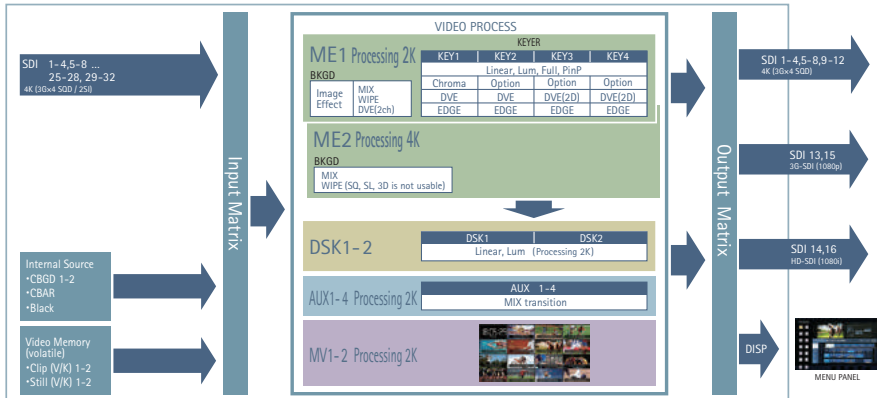

AV-HS6000 Block Diagrams

AV-HS6000 Block Diagram (Standard mode)

AV-HS6000 Block Diagram (3G mode)

*Input and output is by odd-numbered terminals only. *1080i format signals where half of the lines are thinned out from OUT13 and OUT15 (1080p) format signals are output from OUT14 and OUT16 terminals.

AV-HS6000 Block Diagram (4K mode)

*1080i format signals where half of the lines are thinned out from OUT13 and OUT15 (1080p) format signals are output from OUT14 and OUT16 terminals.

AV-HS450 Block Diagram

AV-HS410 Block Diagram

AW-HS50 Block Diagram

AV-HLC100 Block Diagram