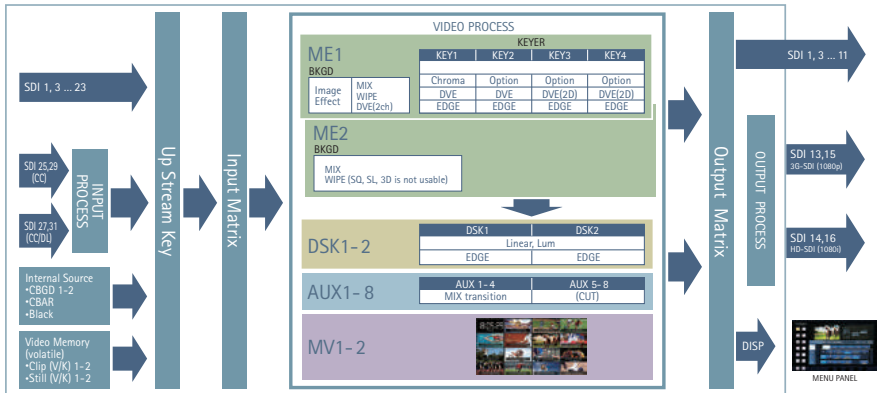

AV-HS6000 Block Diagrams

AV-HS6000 Block Diagram (Standard mode)

AV-HS6000 Block Diagram (3G mode)

*Input and output is by odd-numbered terminals only. *1080i format signals where half of the lines are thinned out from OUT13 and OUT15 (1080p) format signals are output from OUT14 and OUT16 terminals.

AV-HS6000 Block Diagram (4K mode)

*1080i format signals where half of the lines are thinned out from OUT13 and OUT15 (1080p) format signals are output from OUT14 and OUT16 terminals.

AV-HS450 Block Diagram