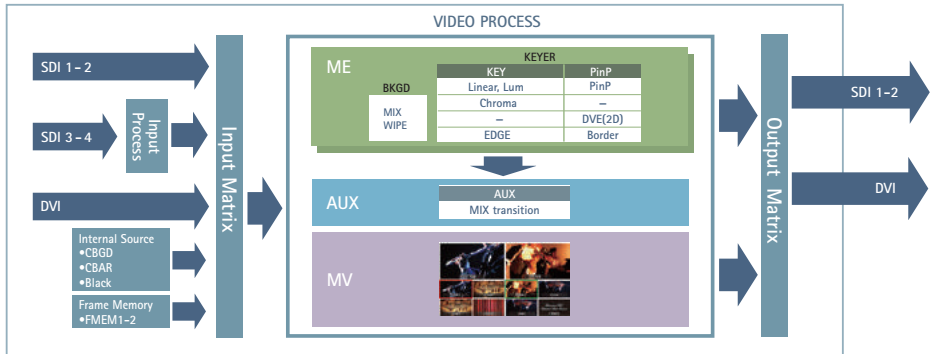

AV-HS6000 Block Diagrams

AV-HS6000 Block Diagram (Standard mode)

AV-HS6000 Block Diagram (3G mode)

*Input and output is by odd-numbered terminals only. *1080i format signals where half of the lines are thinned out from OUT13 and OUT15 (1080p) format signals are output from OUT14 and OUT16 terminals.

AV-HS6000 Block Diagram (4K mode)

*1080i format signals where half of the lines are thinned out from OUT13 and OUT15 (1080p) format signals are output from OUT14 and OUT16 terminals.

AV-HS450 Block Diagram

AV-HS410 Block Diagram

AW-HS50 Block Diagram

AV-HLC100 Block Diagram