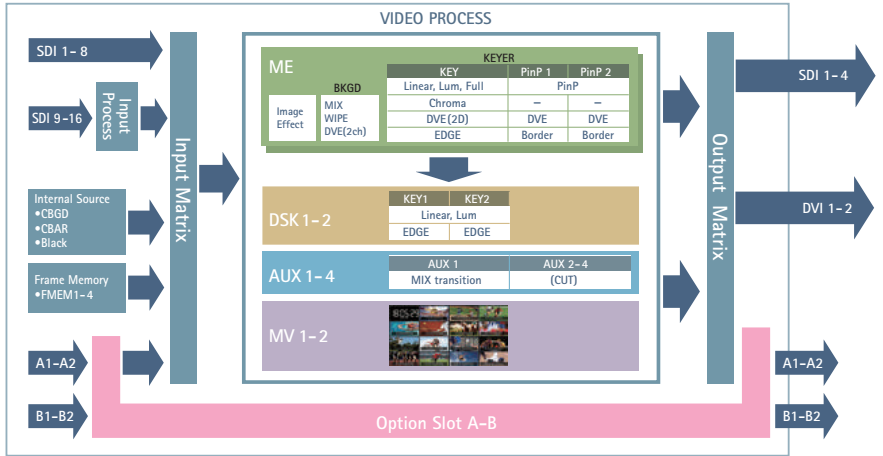

AV-HS6000 Block Diagrams

AV-HS6000 Block Diagram (Standard mode)

AV-HS6000 Block Diagram (3G mode)

*Input and output is by odd-numbered terminals only. *1080i format signals where half of the lines are thinned out from OUT13 and OUT15 (1080p) format signals are output from OUT14 and OUT16 terminals.

AV-HS6000 Block Diagram (4K mode)

*1080i format signals where half of the lines are thinned out from OUT13 and OUT15 (1080p) format signals are output from OUT14 and OUT16 terminals.

AV-HS450 Block Diagram