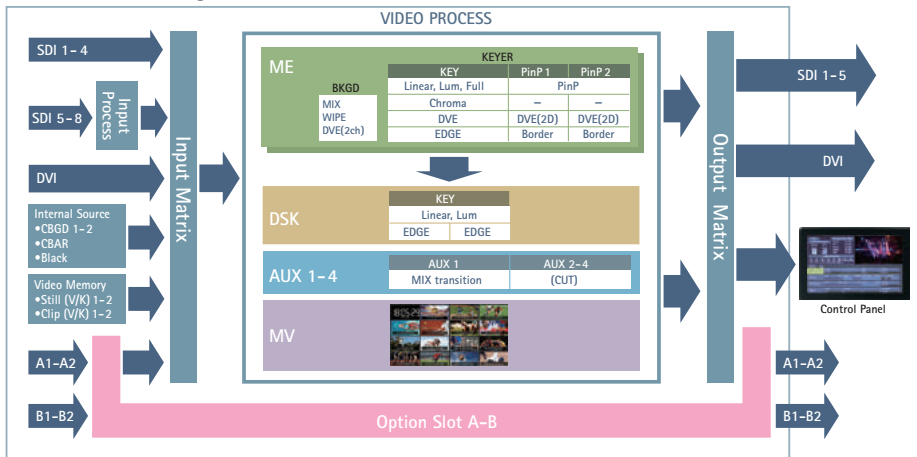

AV-HS410 Block Diagram