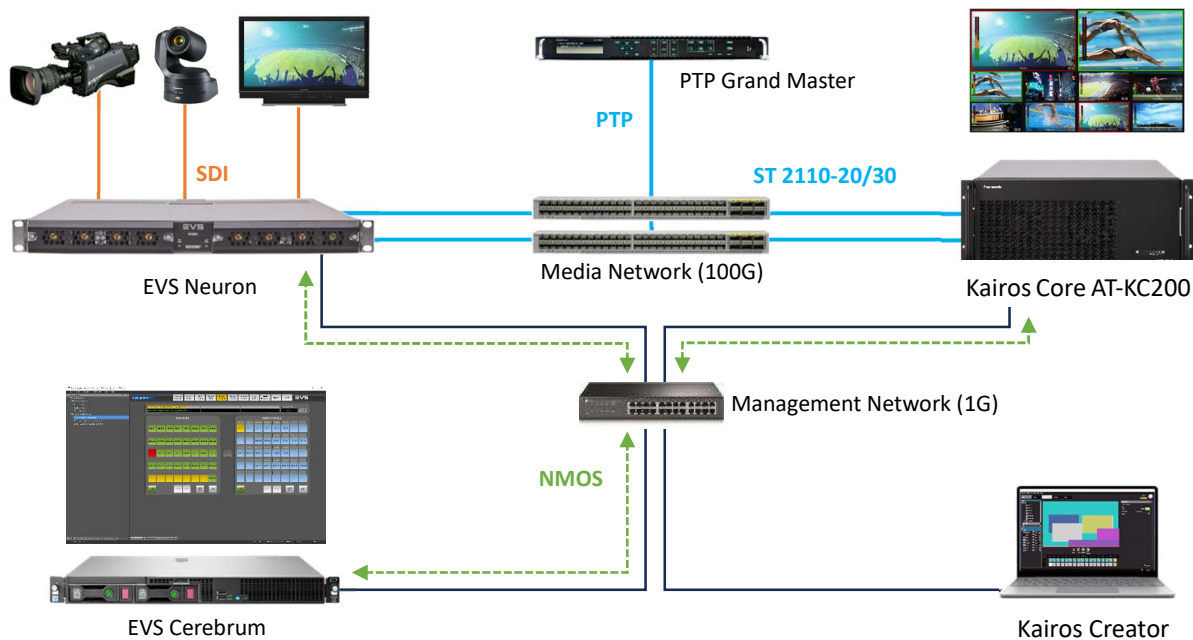

KAIROS Support Information (動作確認結果)

1. Confirmed Product (対象機器)

Vender	Product	Version
EVS Broadcast Equipment	Neuron BSG1616-2Q7	6.0.7

2. Test Environment (動作確認環境)

Equipment (使用機器)

Equipment	Model	Version	Remarks
Kairos Core	AT-KC200	Ver 1.7.3	
Kairos Creator	AT-SFC10	Ver 1.7.3	Windows 11

Broadcast Controller	Version	Remarks
EVS Cerebrum	Version 2.5.13 b37	

Test System Diagram (構成図)

3. Test Items & Result (確認項目と結果)

3.1 ST 2110-20/30 Stream Test

	Resolution	Frame Rate	ST 2110 In/Out	Result
1	3840 x 2160	59.94p	In / Out	OK
2		50p	In / Out	OK
3	1920 x 1080	59.94p	In / Out	OK
4		50p	In / Out	OK
5		59.94i	In / Out	OK
6		50i	In / Out	OK
7	1280 x 720	59.94p	In / Out	OK
8		50p	In / Out	OK