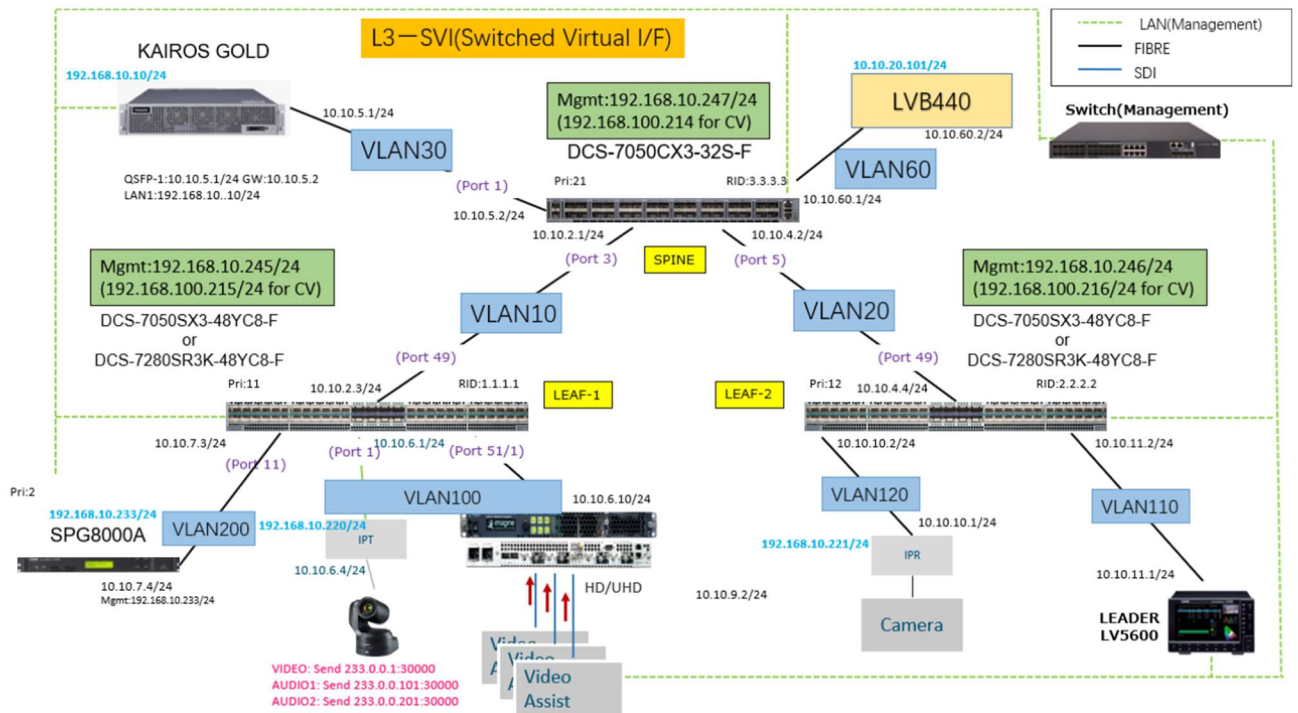

## 4. Validation environment (検証環境)

Used apparatus (使用機器)

| Equipment Name     | Model      | S/W Version | Remarks |
|--------------------|------------|-------------|---------|
| Kairos Core server | AIC Server | Ver. 1.1.14 |         |
| Kairos Creator     | Dell PC    | Ver. 1.1.14 |         |

## 5. NW Diagram for Management (検証管理用 NW 構成図)

Fig. 1 SVI

Fig. 2 Routed Port