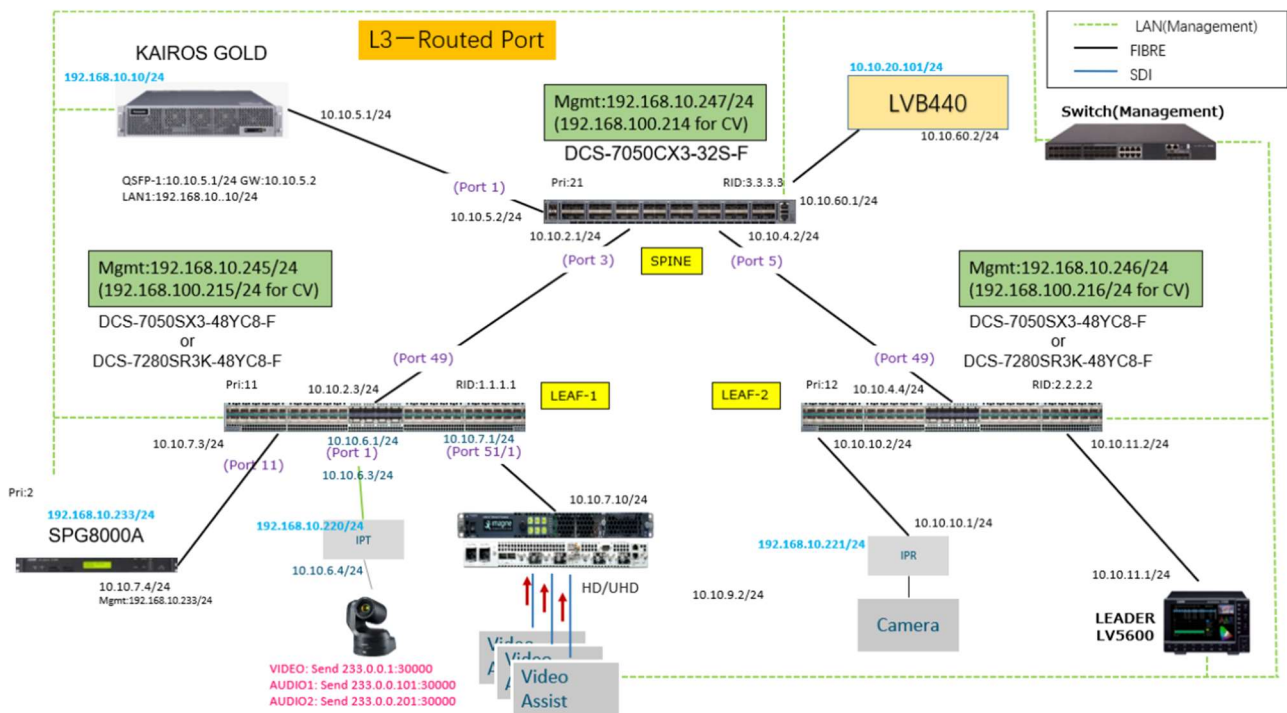

## 4. Validation environment (検証環境)

Used apparatus (使用機器)

| Equipment Name     | Model      | S/W Version | Remarks |
|--------------------|------------|-------------|---------|
| Kairos Core server | AIC Server | Ver. 1.1.14 |         |
| Kairos Creator     | Dell PC    | Ver. 1.1.14 |         |

## 5. NW Diagram for Management (検証管理用 NW 構成図)

Fig. 1 SVI

Fig. 2 Routed Port