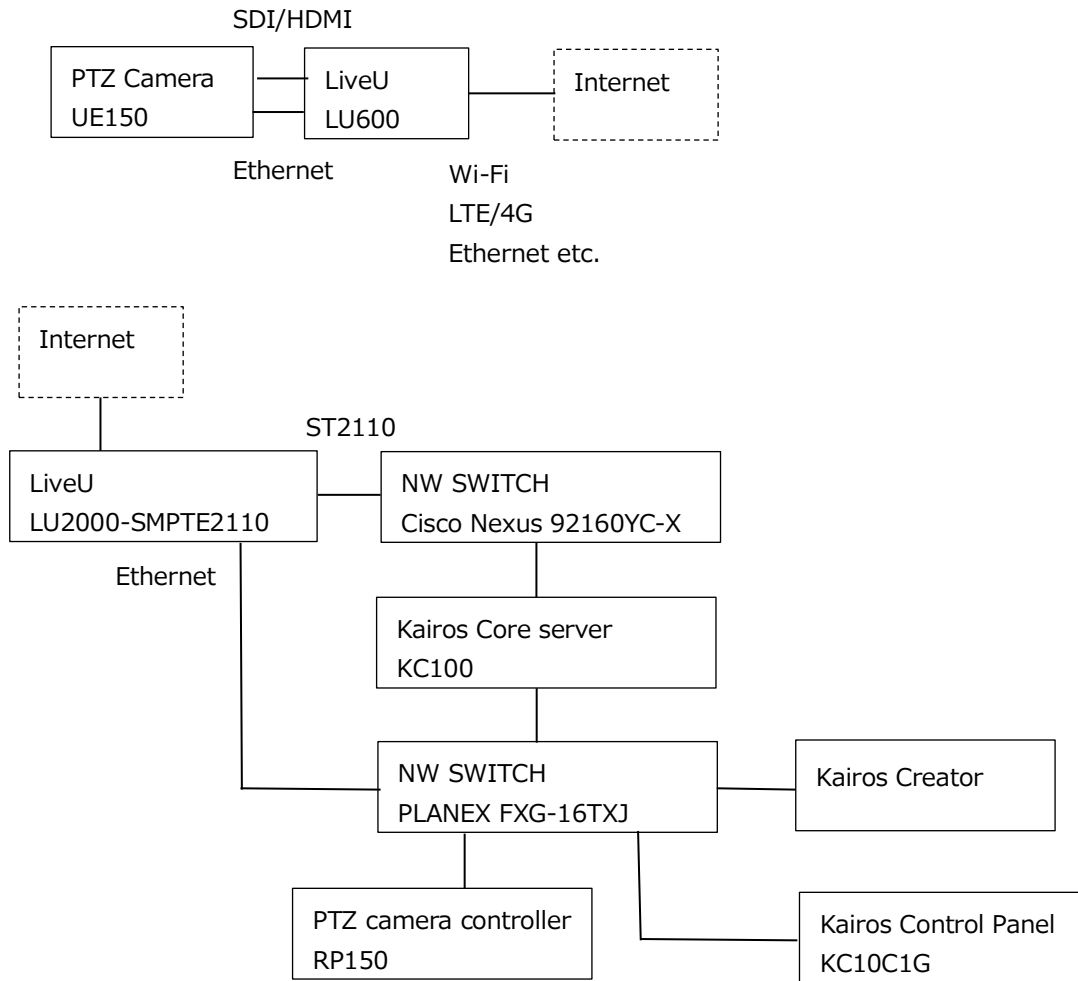

Test System Diagram (構成図)

3. Test items & results (確認項目と結果)

Workflow/Function	Interface	Test Result	Note
Live streaming			
AV reception	ST2110	OK	1920x1080/59.94i,p,50i,p LU2000 does not support 4K reception from LU600.