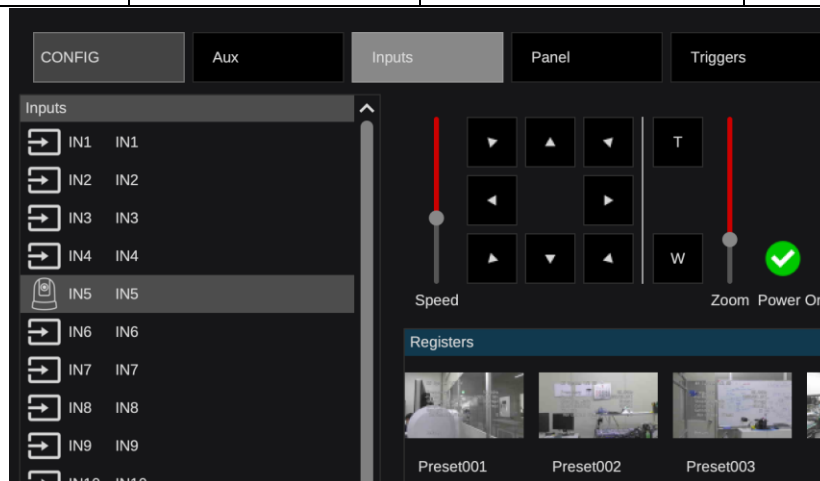

PTZ Camera	AW-UE150	Ver. 02.62	System version
PTZ Camera Controller	AW-RP150	Ver. 2.40-00	

Field Bonding Unit	LiveU LU600	Ver. 8.6.3	
Bonded Video Receiver	LiveU LU2000-SMPTE2110	Ver. 9.0	

Network Switch	Cisco Nexus C92160YC-X		
Network Switch	PLANEX FXG-16TXJ		

Mac are trademarks of Apple Inc., registered in the U.S. and other countries.

Mac は米国およびその他の国で登録された米 Apple Inc.の商標です。

Test System Diagram (構成図)

3. Test items & results (確認項目と結果)

Workflow/Function	Interface	Test Result	Note
Live streaming			
AV reception	ST2110	OK	1920x1080/59.94i,p,50i,p LU2000 does not support 4K reception from LU600.

Workflow/Function	Interface	Test Result	Note
PTZ camera remote control by Kairos Control Panel			
Pan	LiveU IP Pipe	OK	
Tilt	↑	OK	
Zoom	↑	OK	

PTZ camera remote control by Kairos Creator			
Pan	LiveU IP Pipe	OK	
Tilt	↑	OK	
Speed	↑	OK	
Zoom	↑	OK	
Set/Delete preset	↑	OK	
Tally control	↑	OK	

Workflow/Function	Interface	Test Result	Note
PTZ camera remote control by PTZ camera controller RP150			
Pan	LiveU IP Pipe	OK	
Tilt	↑	OK	
Speed	↑	OK	
Zoom/Speed	↑	OK	
IRIS/Auto	↑	OK	
Focus/Auto	↑	OK	
White Balance/AWB	↑	OK	
Menu setting	↑	OK	