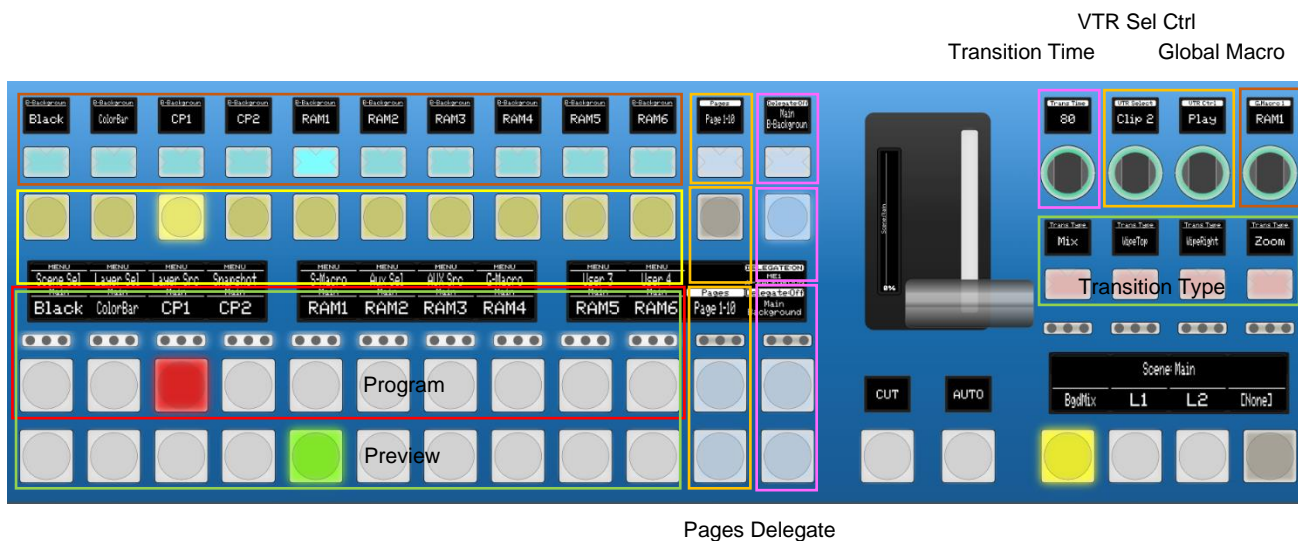

2. Test environment (動作確認環境)

Used apparatus (使用機器)

Equipment Name	Model	S/W Version	Remarks
Kairos Core server	AT-KC1000	Ver. 1.4.3	
Kairos Creator	Apple Mac Book Pro 15	Ver. 1.4.3	

Network Switch	NETGEAR GS728TP		RJ45
Network Switch	NVIDIA Mellanox SN2010		SFP

Mac are trademarks of Apple Inc., registered in the U.S. and other countries.

Mac は米国およびその他の国で登録された米 Apple Inc.の商標です。

Test System Diagram (構成図)

3. Test items & results (確認項目と結果)

Pages Delegate

Function	Test Result	Note
Delegate: ON (lower 2 rows)		
Select Scenes	OK	Scenes in sub folders also can be selected.
Select Pages	OK	Page 1-10, 11-20, 21-30, 31-40
Delegate: OFF (lower 2 rows)		
Display and select Sources	OK	Program and Preview
Delegate: ON (each middle and top row)		
Scene Sel	OK	
Layer Sel	OK	
Layer Src	OK	
Snapshot	OK	
S-Macro	OK	
Aux Sel	OK	
AUX Src	OK	
G-Macro	OK	
Delegate: OFF (each middle and top row)		
Select Scene	OK	
Select Layer	OK	
Select Source	OK	
Operate Snapshot	OK	Name of Snapshot of Scene in subfolder is displayed on Master Key One V2 but when pressing its button, Kairos does not operate.
Operate S-Macro	OK	Name of Scene Macro of Scene in subfolder is displayed on Master Key One V2 but when pressing its button, Kairos does not operate.

Select Aux Bus	OK	
Select Aux Source	OK	
Operate Global Macro	OK	

Function	Test Result	Note
Transition		
CUT	OK	
AUTO	OK	
Select Scene	OK	
T-bar	OK	
Transition Type	OK	One of 82 types can be assigned to each button. More information is available on SKAARHOJ web site below: https://wiki.skaarhoj.com/books/blue-pill-reactor/page/transition-types
Transition Time	OK	The digit to adjust can be changed by pushing the dial.
Player Control		
VTR Select	OK	Clip 1/2, Ram 1/2/3/4/5/6/7/8
VTR Ctrl	OK	Play/Pause/Begin/End
Global Macro		
G.Macro	OK	